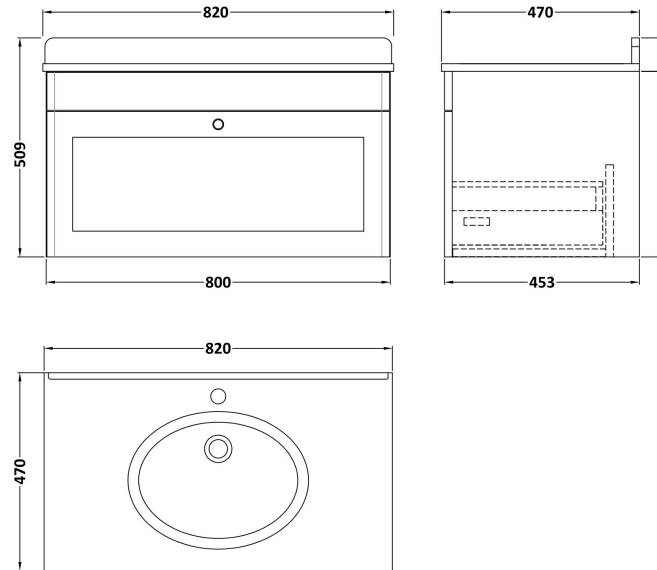

Sales Code: CLC196GR1

Description: 800 W/H 1-Drawer Unit & Marble Top 1Th

Packaging Details

Barcode: 5056678417232

Sales Code: CLA196

Description: 800 W/H 1-Drawer Unit (431X800x453)

Product Dimensions

Height (mm):	431
Width (mm):	800
Depth (mm):	453
Nett Weight (kg):	23

Packaging Dimensions

Height (mm):	465
Width (mm):	825
Depth (mm):	480
Gross Weight (kg):	23.5

Packaging Data

Box Colour:	Brown Cardboard Box
Box Qty:	1
Label Size:	100 x 50
Label Colour:	White Label
Label Qty:	2

Outer Box Dimensions (If Applicable)

Height (mm):	
Width (mm):	
Depth (mm):	
Gross Weight (kg):	
Barcode:	5056462643304

Product Details

Country of Origin:	China
Fitting Instruction:	No
CE & UKCA:	N/A
FSC Certified Materials:	Yes
Colour:	Satin White
Construction Method:	Cam & Wood Dowel
Construction Type:	Rigid
Cabinet Finish:	MFC Painted Matt
Fascia Finish:	Mdf Painted Matt
Cabinet Thickness (mm):	18
Fascia Thickness (mm):	18
Drawer Included:	Yes
Drawer Type:	80mm High Metal S/C Inc Galler
No of Shelves:	Not Applicable
Hinge Type:	Not Applicable
Hinge Included:	Not Applicable
Adjustable Legs:	No, Not Required
Fixings Included:	Yes
Handle Style:	Traditional
Waste Shroud:	Yes
Handle Included:	Yes, Supplied
Handle Type:	Knob

Sales Code: LOM229

Description: 800 Single Bowl Marble Top 1Th

Product Dimensions

Height (mm):	268
Width (mm):	820
Depth (mm):	463
Nett Weight (kg):	18

Packaging Dimensions

Height (mm):	310
Width (mm):	900
Depth (mm):	550
Gross Weight (kg):	18.5