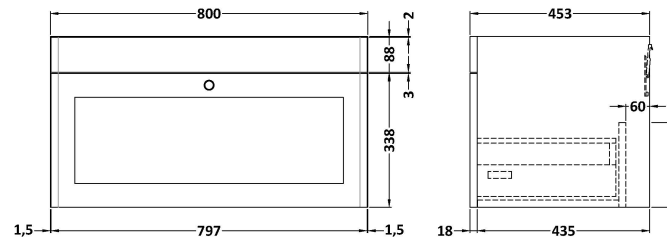

Sales Code: CLC196GR1

Description: 800 W/H 1-Drawer Unit & Marble Top 1Th

Packaging Details

Barcode: 5056678417232

Sales Code: CLA196

Description: 800 W/H 1-Drawer Unit (431X800x453)

Product Dimensions

Height (mm):	431
Width (mm):	800
Depth (mm):	453
Nett Weight (kg):	23

Packaging Dimensions

Height (mm):	465
Width (mm):	825
Depth (mm):	480
Gross Weight (kg):	23.5

Packaging Data

Box Colour:	Brown Cardboard Box
Box Qty:	1
Label Size:	100 x 50
Label Colour:	White Label
Label Qty:	2

Sales Code: LOM229

Description: 800 Single Bowl Marble Top 1Th

Product Dimensions

Height (mm):	268
Width (mm):	820
Depth (mm):	463
Nett Weight (kg):	18

Packaging Dimensions

Height (mm):	310
Width (mm):	900
Depth (mm):	550
Gross Weight (kg):	18.5

Packaging Data

Box Colour:	White Cardboard Box
Box Qty:	1
Label Size:	100 x 50
Label Colour:	White Label
Label Qty:	2

Outer Box Dimensions (If Applicable)

Height (mm):	
Width (mm):	
Depth (mm):	
Gross Weight (kg):	
Barcode:	5056211819042