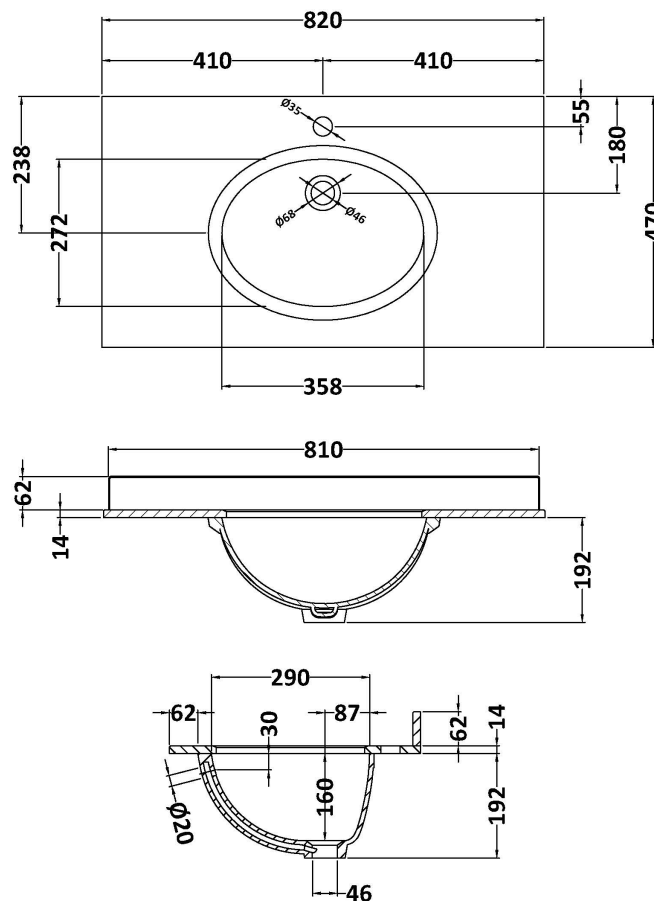

Packaging Dimensions

Height (mm):	465
Width (mm):	825
Depth (mm):	480
Gross Weight (kg):	23.5

Packaging Data

Box Colour:	Brown Cardboard Box
Box Qty:	1
Label Size:	100 x 50
Label Colour:	White Label
Label Qty:	2

Outer Box Dimensions (If Applicable)

Height (mm):	
Width (mm):	
Depth (mm):	
Gross Weight (kg):	
Barcode:	5056462643304

Product Details

Country of Origin:	China
Fitting Instruction:	No
CE & UKCA:	N/A
FSC Certified Materials:	Yes
Colour:	Satin White
Construction Method:	Cam & Wood Dowel
Construction Type:	Rigid
Cabinet Finish:	MFC Painted Matt
Fascia Finish:	Mdf Painted Matt
Cabinet Thickness (mm):	18
Fascia Thickness (mm):	18
Drawer Included:	Yes
Drawer Type:	80mm High Metal S/C Inc Galler
No of Shelves:	Not Applicable
Hinge Type:	Not Applicable
Hinge Included:	Not Applicable
Adjustable Legs:	No, Not Required
Fixings Included:	Yes
Handle Style:	Traditional
Waste Shroud:	Yes
Handle Included:	Yes, Supplied
Handle Type:	Knob

Sales Code: LOM229

Description: 800 Single Bowl Marble Top 1Th

Product Dimensions

Height (mm):	268
Width (mm):	820
Depth (mm):	463
Nett Weight (kg):	18

Packaging Dimensions

Height (mm):	310
Width (mm):	900
Depth (mm):	550
Gross Weight (kg):	18.5

Packaging Data

Box Colour:	White Cardboard Box
Box Qty:	1
Label Size:	100 x 50
Label Colour:	White Label
Label Qty:	2

Outer Box Dimensions (If Applicable)

Height (mm):	
Width (mm):	
Depth (mm):	
Gross Weight (kg):	
Barcode:	5056211819042