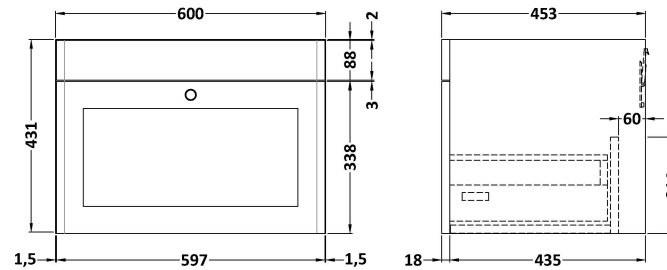

Sales Code: CLC1494WR1

Description: 600 W/H 1-Drawer Unit & Marble Top 1Th

Packaging Details

Barcode: 5056678417102

Sales Code: CLA1494

Description: 600 W/H 1-Drawer Unit (431X600x453)

Product Dimensions

Height (mm):	431
Width (mm):	600
Depth (mm):	453
Nett Weight (kg):	19

Packaging Dimensions

Height (mm):	465
Width (mm):	625
Depth (mm):	480
Gross Weight (kg):	19.5

Packaging Data

Box Colour:	Brown Cardboard Box
Box Qty:	1
Label Size:	100 x 50
Label Colour:	White Label
Label Qty:	2

Sales Code: LOM222

Description: 600 Single Bowl Marble Top 1Th

Product Dimensions

Height (mm):	268
Width (mm):	620
Depth (mm):	463
Nett Weight (kg):	13.5

Packaging Dimensions

Height (mm):	310
Width (mm):	700
Depth (mm):	550
Gross Weight (kg):	14

Packaging Data

Box Colour:	White Cardboard Box
Box Qty:	1
Label Size:	100 x 50
Label Colour:	White Label
Label Qty:	2

Outer Box Dimensions (If Applicable)

Height (mm):	
Width (mm):	
Depth (mm):	
Gross Weight (kg):	
Barcode:	5056211818977