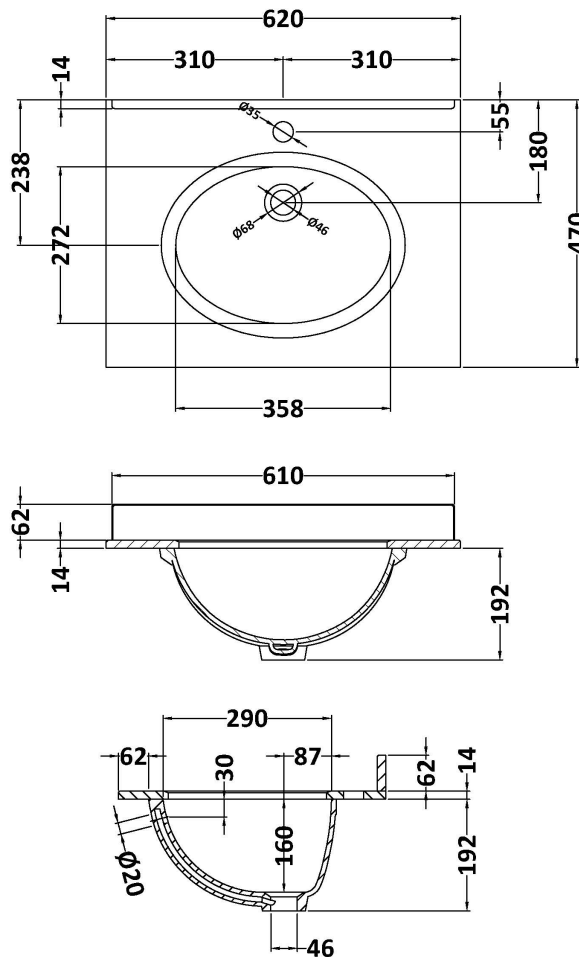

Packaging Dimensions

Height (mm):	465
Width (mm):	625
Depth (mm):	480
Gross Weight (kg):	19.5

Packaging Data

Box Colour:	Brown Cardboard Box
Box Qty:	1
Label Size:	100 x 50
Label Colour:	White Label
Label Qty:	2

Outer Box Dimensions (If Applicable)

Height (mm):	
Width (mm):	
Depth (mm):	
Gross Weight (kg):	
Barcode:	5056462643298

Product Details

Country of Origin:	China
Fitting Instruction:	No
CE & UKCA:	N/A
FSC Certified Materials:	Yes
Colour:	Satin Anthracite
Construction Method:	Cam & Wood Dowel
Construction Type:	Rigid
Cabinet Finish:	MFC Painted Matt
Fascia Finish:	Mdf Painted Matt
Cabinet Thickness (mm):	18
Fascia Thickness (mm):	18
Drawer Included:	Yes
Drawer Type:	80mm High Metal S/C Inc Galler
No of Shelves:	Not Applicable
Hinge Type:	Not Applicable
Hinge Included:	Not Applicable
Adjustable Legs:	No, Not Required
Fixings Included:	Yes
Handle Style:	Traditional
Waste Shroud:	Yes
Handle Included:	Yes, Supplied
Handle Type:	Knob

Sales Code: LOM222

Description: 600 Single Bowl Marble Top 1Th

Product Dimensions

Height (mm):	268
Width (mm):	620
Depth (mm):	463
Nett Weight (kg):	13.5

Packaging Dimensions

Height (mm):	310
Width (mm):	700
Depth (mm):	550
Gross Weight (kg):	14

Packaging Data

Box Colour:	White Cardboard Box
Box Qty:	1
Label Size:	100 x 50
Label Colour:	White Label
Label Qty:	2

Outer Box Dimensions (If Applicable)

Height (mm):	
Width (mm):	
Depth (mm):	
Gross Weight (kg):	
Barcode:	5056211818977