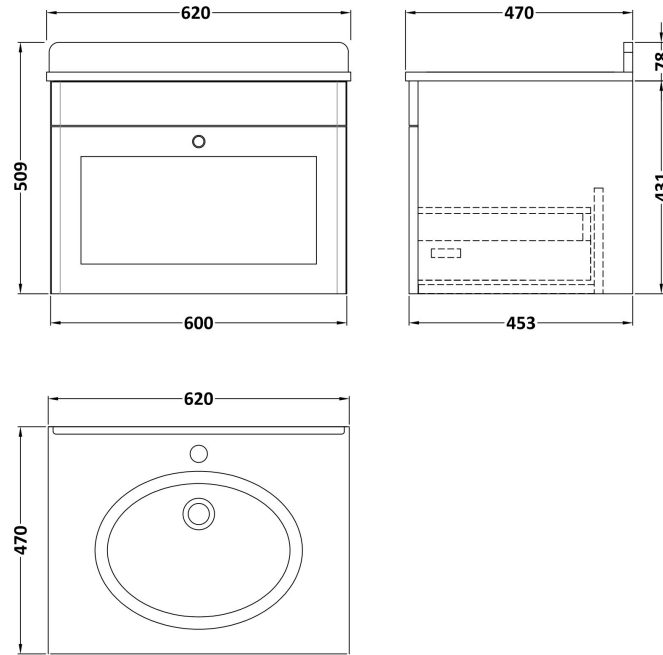

Sales Code: CLC1494WR1

Description: 600 W/H 1-Drawer Unit & Marble Top 1Th

Packaging Details

Barcode: 5056678417102

Sales Code: CLA1494

Description: 600 W/H 1-Drawer Unit (431X600x453)

Product Dimensions

Height (mm):	431
Width (mm):	600
Depth (mm):	453
Nett Weight (kg):	19

Packaging Dimensions

Height (mm):	465
Width (mm):	625
Depth (mm):	480
Gross Weight (kg):	19.5

Packaging Data

Box Colour:	Brown Cardboard Box
Box Qty:	1
Label Size:	100 x 50
Label Colour:	White Label
Label Qty:	2

Sales Code: LOM222

Description: 600 Single Bowl Marble Top 1Th

Product Dimensions

Height (mm):	268
Width (mm):	620
Depth (mm):	463
Nett Weight (kg):	13.5

Packaging Dimensions

Height (mm):	310
Width (mm):	700
Depth (mm):	550
Gross Weight (kg):	14

Packaging Data

Box Colour:	White Cardboard Box
Box Qty:	1
Label Size:	100 x 50
Label Colour:	White Label
Label Qty:	2

Outer Box Dimensions (If Applicable)

Height (mm):	
Width (mm):	
Depth (mm):	
Gross Weight (kg):	
Barcode:	5056211818977