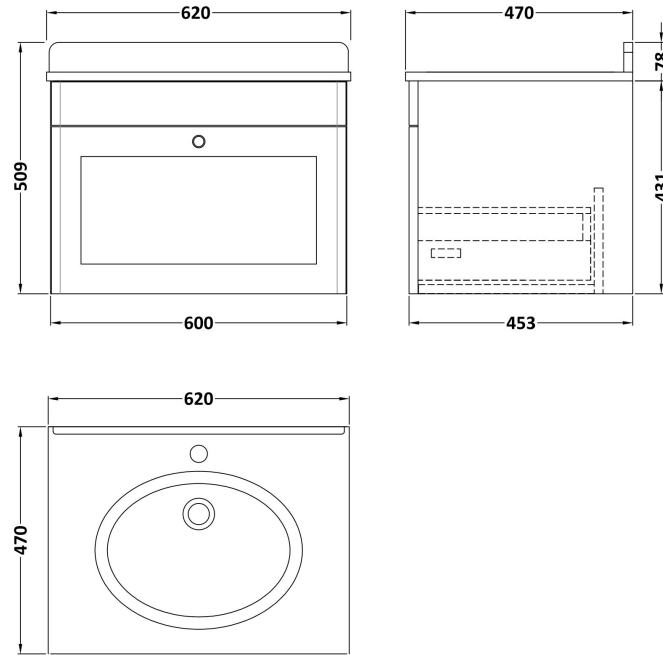

Sales Code: CLC294WR1

Description: 600 W/H 1-Drawer Unit & Marble Top 1Th

Packaging Details

Barcode: 5056678417089

Sales Code: CLA294

Description: 600 W/H 1-Drawer Unit (431X600x453)

Product Dimensions

Height (mm):	431
Width (mm):	600
Depth (mm):	453
Nett Weight (kg):	19

Packaging Dimensions

Height (mm):	465
Width (mm):	625
Depth (mm):	480
Gross Weight (kg):	19.5

Packaging Data

Box Colour:	Brown Cardboard Box
Box Qty:	1
Label Size:	100 x 50
Label Colour:	White Label
Label Qty:	2

Sales Code: LOM222

Description: 600 Single Bowl Marble Top 1Th

Product Dimensions

Height (mm):	268
Width (mm):	620
Depth (mm):	463
Nett Weight (kg):	13.5

Packaging Dimensions

Height (mm):	310
Width (mm):	700
Depth (mm):	550
Gross Weight (kg):	14

Packaging Data

Box Colour:	White Cardboard Box
Box Qty:	1
Label Size:	100 x 50
Label Colour:	White Label
Label Qty:	2

Outer Box Dimensions (If Applicable)

Height (mm):	
Width (mm):	
Depth (mm):	
Gross Weight (kg):	
Barcode:	5056211818977