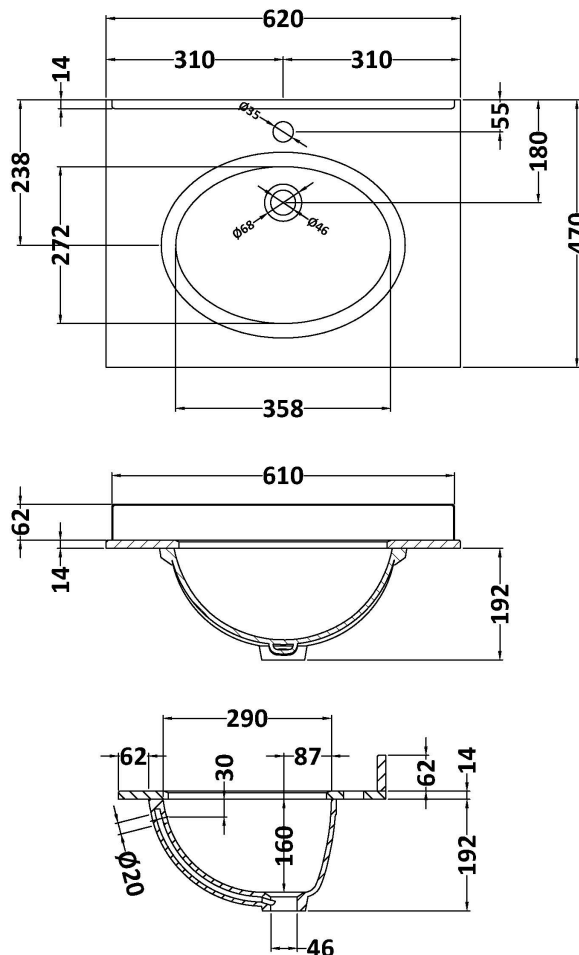

Packaging Dimensions

Height (mm):	465
Width (mm):	625
Depth (mm):	480
Gross Weight (kg):	19.5

Packaging Data

Box Colour:	Brown Cardboard Box
Box Qty:	1
Label Size:	100 x 50
Label Colour:	White Label
Label Qty:	2

Outer Box Dimensions (If Applicable)

Height (mm):	
Width (mm):	
Depth (mm):	
Gross Weight (kg):	
Barcode:	5056462643274

Product Details

Country of Origin:	China
Fitting Instruction:	No
CE & UKCA:	N/A
FSC Certified Materials:	Yes
Colour:	Satin Grey
Construction Method:	Cam & Wood Dowel
Construction Type:	Rigid
Cabinet Finish:	MFC Painted Matt
Fascia Finish:	Mdf Painted Matt
Cabinet Thickness (mm):	18
Fascia Thickness (mm):	18
Drawer Included:	Yes
Drawer Type:	80mm High Metal S/C Inc Galler
No of Shelves:	Not Applicable
Hinge Type:	Not Applicable
Hinge Included:	Not Applicable
Adjustable Legs:	No, Not Required
Fixings Included:	Yes
Handle Style:	Traditional
Waste Shroud:	Yes
Handle Included:	Yes, Supplied
Handle Type:	Knob

Sales Code: LOM222

Description: 600 Single Bowl Marble Top 1Th

Product Dimensions

Height (mm):	268
Width (mm):	620
Depth (mm):	463
Nett Weight (kg):	13.5

Packaging Dimensions

Height (mm):	310
Width (mm):	700
Depth (mm):	550
Gross Weight (kg):	14

Packaging Data

Box Colour:	White Cardboard Box
Box Qty:	1
Label Size:	100 x 50
Label Colour:	White Label
Label Qty:	2

Outer Box Dimensions (If Applicable)

Height (mm):	
Width (mm):	
Depth (mm):	
Gross Weight (kg):	
Barcode:	5056211818977