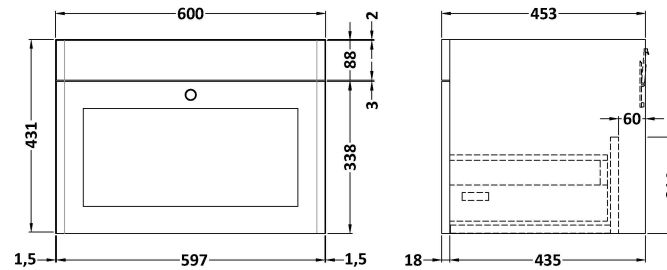

Sales Code: CLC294WR1

Description: 600 W/H 1-Drawer Unit & Marble Top 1Th

Packaging Details

Barcode: 5056678417089

Sales Code: CLA294

Description: 600 W/H 1-Drawer Unit (431X600x453)

Product Dimensions

Height (mm):	431
Width (mm):	600
Depth (mm):	453
Nett Weight (kg):	19

Packaging Dimensions

Height (mm):	465
Width (mm):	625
Depth (mm):	480
Gross Weight (kg):	19.5

Packaging Data

Box Colour:	Brown Cardboard Box
Box Qty:	1
Label Size:	100 x 50
Label Colour:	White Label
Label Qty:	2

Sales Code: LOM222

Description: 600 Single Bowl Marble Top 1Th

Product Dimensions

Height (mm):	268
Width (mm):	620
Depth (mm):	463
Nett Weight (kg):	13.5

Packaging Dimensions

Height (mm):	310
Width (mm):	700
Depth (mm):	550
Gross Weight (kg):	14

Packaging Data

Box Colour:	White Cardboard Box
Box Qty:	1
Label Size:	100 x 50
Label Colour:	White Label
Label Qty:	2

Outer Box Dimensions (If Applicable)

Height (mm):	
Width (mm):	
Depth (mm):	
Gross Weight (kg):	
Barcode:	5056211818977