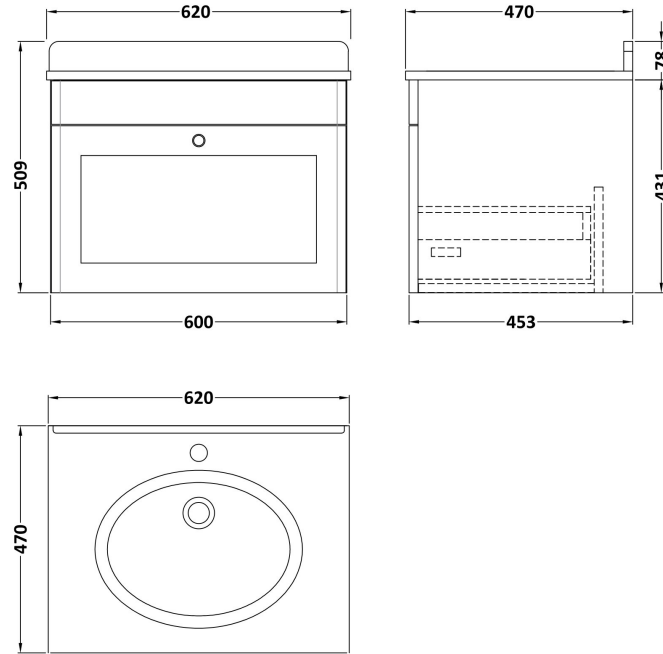

Sales Code: CLC194WR1

Description: 600 W/H 1-Drawer Unit & Marble Top 1Th

Packaging Details

Barcode: 5056678417072