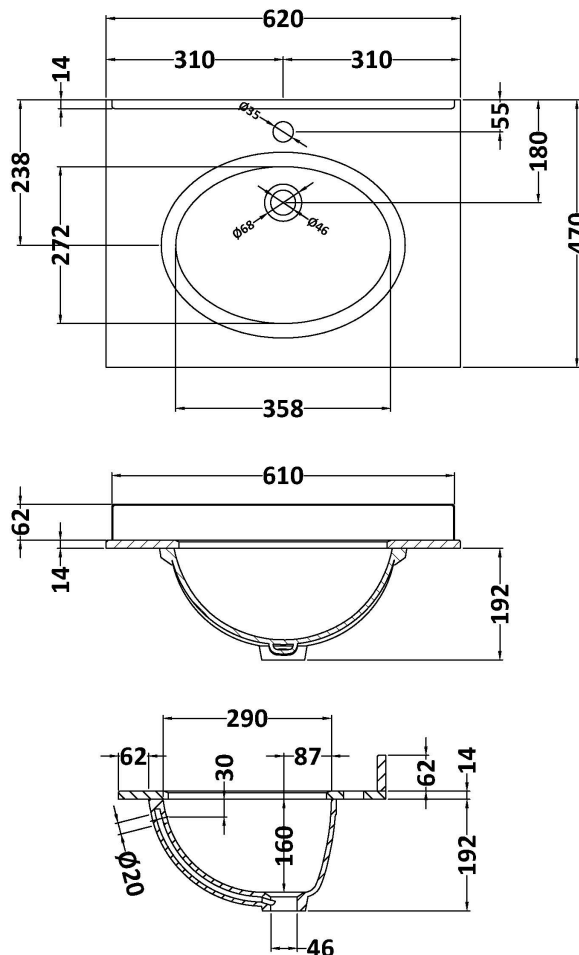

### Product Dimensions

Height (mm):	431
Width (mm):	600
Depth (mm):	453
Nett Weight (kg):	19

### Packaging Dimensions

Height (mm):	465
Width (mm):	625
Depth (mm):	480
Gross Weight (kg):	19.5

### Outer Box Dimensions (If Applicable)

Height (mm):	
Width (mm):	
Depth (mm):	
Gross Weight (kg):	
Barcode:	5056462643267

### Product Dimensions

Height (mm):	268
Width (mm):	620
Depth (mm):	463
Nett Weight (kg):	13.5