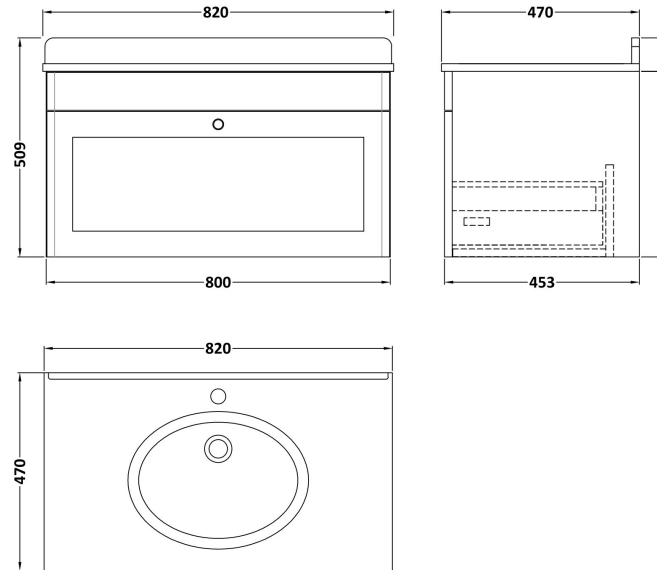

Sales Code: CLC1496WR1

Description: 800 W/H 1-Drawer Unit & Marble Top 1Th

Packaging Details

Barcode: 5056678417225

Sales Code: CLA1496

Description: 800 W/H 1-Drawer Unit (431X800x453)

Product Dimensions

Height (mm):	431
Width (mm):	800
Depth (mm):	453
Nett Weight (kg):	23

Packaging Dimensions

Height (mm):	465
Width (mm):	825
Depth (mm):	480
Gross Weight (kg):	23.5

Packaging Data

Box Colour:	Brown Cardboard Box
Box Qty:	1
Label Size:	100 x 50
Label Colour:	White Label
Label Qty:	2

Outer Box Dimensions (If Applicable)

Height (mm):	
Width (mm):	
Depth (mm):	
Gross Weight (kg):	
Barcode:	5056462643335

Product Details

Country of Origin:	China
Fitting Instruction:	No
CE & UKCA:	N/A
FSC Certified Materials:	Yes
Colour:	Satin Anthracite
Construction Method:	Cam & Wood Dowel
Construction Type:	Rigid
Cabinet Finish:	MFC Painted Matt
Fascia Finish:	Mdf Painted Matt
Cabinet Thickness (mm):	18
Fascia Thickness (mm):	18
Drawer Included:	Yes
Drawer Type:	80mm High Metal S/C Inc Galler
No of Shelves:	Not Applicable
Hinge Type:	Not Applicable
Hinge Included:	Not Applicable
Adjustable Legs:	No, Not Required
Fixings Included:	Yes
Handle Style:	Traditional
Waste Shroud:	Yes
Handle Included:	Yes, Supplied
Handle Type:	Knob

Sales Code: LOM228

Description: 800 Single Bowl Marble Top 1Th

Product Dimensions

Height (mm):	268
Width (mm):	820
Depth (mm):	463
Nett Weight (kg):	18

Packaging Dimensions

Height (mm):	310
Width (mm):	900
Depth (mm):	550
Gross Weight (kg):	18.5