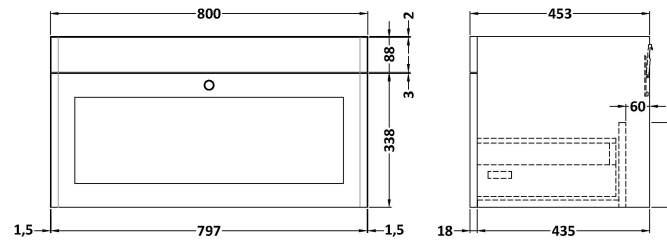

Sales Code: CLC1496WR1

Description: 800 W/H 1-Drawer Unit & Marble Top 1Th

Packaging Details

Barcode: 5056678417225

Sales Code: CLA1496

Description: 800 W/H 1-Drawer Unit (431X800x453)

Product Dimensions

Height (mm):	431
Width (mm):	800
Depth (mm):	453
Nett Weight (kg):	23

Packaging Dimensions

Height (mm):	465
Width (mm):	825
Depth (mm):	480
Gross Weight (kg):	23.5

Packaging Data

Box Colour:	Brown Cardboard Box
Box Qty:	1
Label Size:	100 x 50
Label Colour:	White Label
Label Qty:	2

Sales Code: LOM228

Description: 800 Single Bowl Marble Top 1Th

Product Dimensions

Height (mm):	268
Width (mm):	820
Depth (mm):	463
Nett Weight (kg):	18

Packaging Dimensions

Height (mm):	310
Width (mm):	900
Depth (mm):	550
Gross Weight (kg):	18.5

Packaging Data

Box Colour:	White Cardboard Box
Box Qty:	1
Label Size:	100 x 50
Label Colour:	White Label
Label Qty:	2

Outer Box Dimensions (If Applicable)

Height (mm):	
Width (mm):	
Depth (mm):	
Gross Weight (kg):	
Barcode:	5056211819035