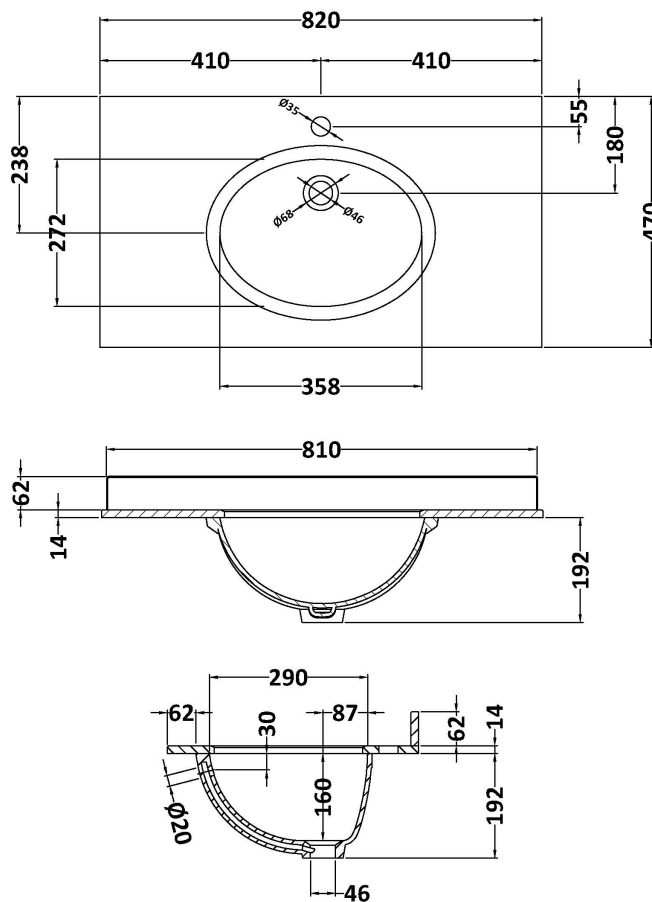

Packaging Dimensions

Height (mm):	465
Width (mm):	825
Depth (mm):	480
Gross Weight (kg):	23.5

Packaging Data

Box Colour:	Brown Cardboard Box
Box Qty:	1
Label Size:	100 x 50
Label Colour:	White Label
Label Qty:	2

Outer Box Dimensions (If Applicable)

Height (mm):	
Width (mm):	
Depth (mm):	
Gross Weight (kg):	
Barcode:	5056462643335

Product Details

Country of Origin:	China
Fitting Instruction:	No
CE & UKCA:	N/A
FSC Certified Materials:	Yes
Colour:	Satin Anthracite
Construction Method:	Cam & Wood Dowel
Construction Type:	Rigid
Cabinet Finish:	MFC Painted Matt
Fascia Finish:	Mdf Painted Matt
Cabinet Thickness (mm):	18
Fascia Thickness (mm):	18
Drawer Included:	Yes
Drawer Type:	80mm High Metal S/C Inc Galler
No of Shelves:	Not Applicable
Hinge Type:	Not Applicable
Hinge Included:	Not Applicable
Adjustable Legs:	No, Not Required
Fixings Included:	Yes
Handle Style:	Traditional
Waste Shroud:	Yes
Handle Included:	Yes, Supplied
Handle Type:	Knob

Sales Code: LOM228

Description: 800 Single Bowl Marble Top 1Th

Product Dimensions

Height (mm):	268
Width (mm):	820
Depth (mm):	463
Nett Weight (kg):	18

Packaging Dimensions

Height (mm):	310
Width (mm):	900
Depth (mm):	550
Gross Weight (kg):	18.5

Packaging Data

Box Colour:	White Cardboard Box
Box Qty:	1
Label Size:	100 x 50
Label Colour:	White Label
Label Qty:	2

Outer Box Dimensions (If Applicable)

Height (mm):	
Width (mm):	
Depth (mm):	
Gross Weight (kg):	
Barcode:	5056211819035