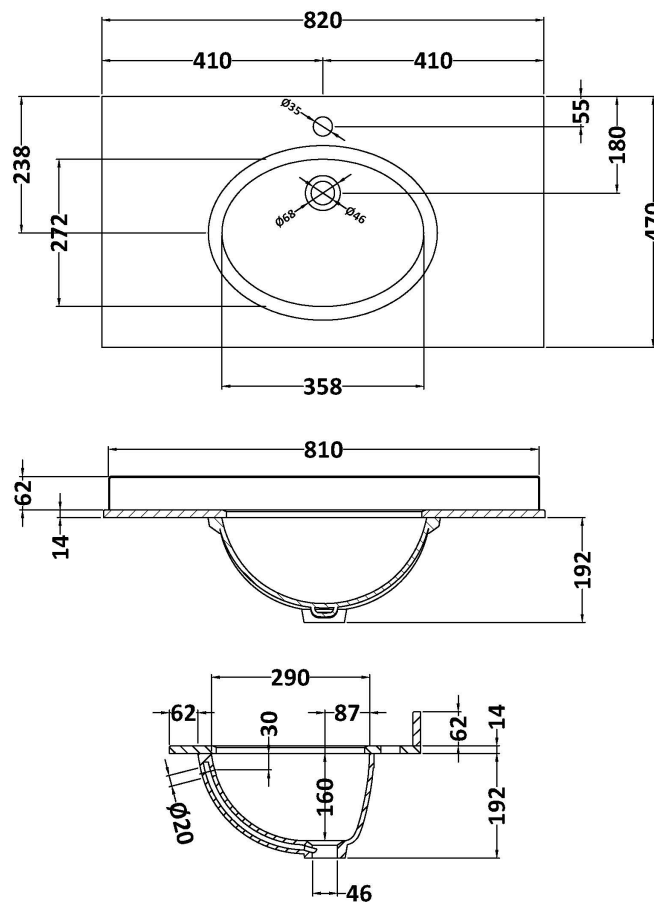

### Product Dimensions

Height (mm):	431
Width (mm):	800
Depth (mm):	453
Nett Weight (kg):	23

### Outer Box Dimensions (If Applicable)

Height (mm):	
Width (mm):	
Depth (mm):	
Gross Weight (kg):	
Barcode:	5056462643328

### Product Dimensions

Height (mm):	268
Width (mm):	820
Depth (mm):	463
Nett Weight (kg):	18

### Packaging Dimensions

Height (mm):	310
Width (mm):	900
Depth (mm):	550
Gross Weight (kg):	18.5