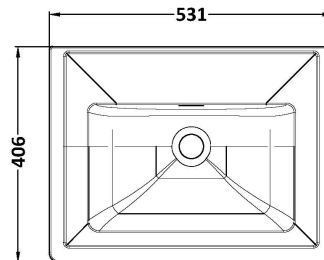

Sales Code: CLC223H

Description: 500 F/S 2-Door Unit & Basin 0Th

Packaging Details

Barcode: 5056678432716

Sales Code: CLA223

Description: 500 F/S 2-Door Unit (800X500x390)

Product Dimensions

Height (mm):	800
Width (mm):	500
Depth (mm):	390
Nett Weight (kg):	21

Packaging Dimensions

Height (mm):	835
Width (mm):	525
Depth (mm):	415
Gross Weight (kg):	21.5

Packaging Data

Box Colour:	Brown Cardboard Box
Box Qty:	1
Label Size:	100 x 50
Label Colour:	White Label
Label Qty:	2

Outer Box Dimensions (If Applicable)

Height (mm):	
Width (mm):	
Depth (mm):	
Gross Weight (kg):	
Barcode:	5056462643113

Product Details

Country of Origin:	China
Fitting Instruction:	No
CE & UKCA:	N/A
FSC Certified Materials:	Yes
Colour:	Satin Grey
Construction Method:	Cam & Wood Dowel
Construction Type:	Rigid
Cabinet Finish:	MFC Painted Matt
Fascia Finish:	Mdf Painted Matt
Cabinet Thickness (mm):	18
Fascia Thickness (mm):	18
Drawer Included:	No
Drawer Type:	Not Applicable
No of Shelves:	1
Hinge Type:	95 Degree Clip-On Soft Close
Hinge Included:	Yes, Supplied
Adjustable Legs:	No, Not Required
Fixings Included:	Yes
Handle Style:	Traditional
Waste Shroud:	Not Applicable
Handle Included:	Yes, Supplied
Handle Type:	Knob

Sales Code: CBM512

Description: 500 Classic Basin (540X410x185) 0Th

Product Dimensions

Height (mm):	187
Width (mm):	531
Depth (mm):	406
Nett Weight (kg):	12.7

Packaging Dimensions

Height (mm):	430
Width (mm):	550
Depth (mm):	220
Gross Weight (kg):	13