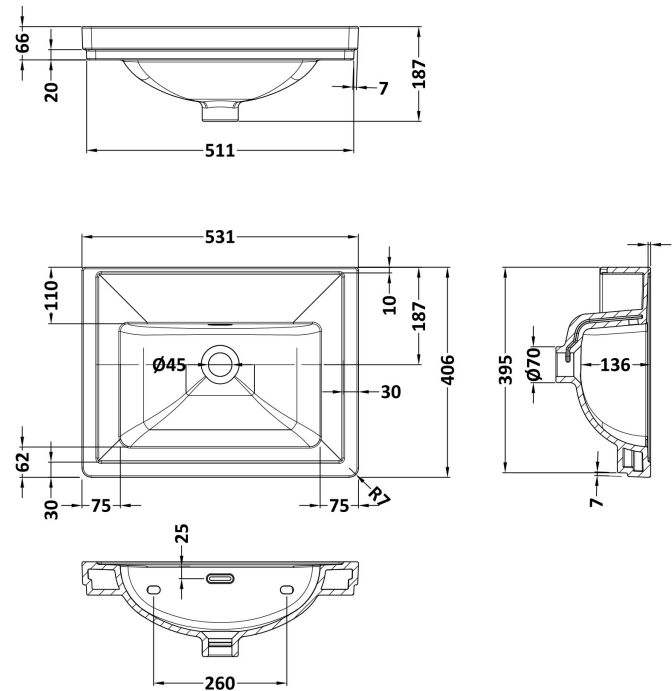

Packaging Dimensions

Height (mm):	835
Width (mm):	525
Depth (mm):	415
Gross Weight (kg):	21.5

Packaging Data

Box Colour:	Brown Cardboard Box
Box Qty:	1
Label Size:	100 x 50
Label Colour:	White Label
Label Qty:	2

Outer Box Dimensions (If Applicable)

Height (mm):	
Width (mm):	
Depth (mm):	
Gross Weight (kg):	
Barcode:	5056462643113

Product Details

Country of Origin:	China
Fitting Instruction:	No
CE & UKCA:	N/A
FSC Certified Materials:	Yes
Colour:	Satin Grey
Construction Method:	Cam & Wood Dowel
Construction Type:	Rigid
Cabinet Finish:	MFC Painted Matt
Fascia Finish:	Mdf Painted Matt
Cabinet Thickness (mm):	18
Fascia Thickness (mm):	18
Drawer Included:	No
Drawer Type:	Not Applicable
No of Shelves:	1
Hinge Type:	95 Degree Clip-On Soft Close
Hinge Included:	Yes, Supplied
Adjustable Legs:	No, Not Required
Fixings Included:	Yes
Handle Style:	Traditional
Waste Shroud:	Not Applicable
Handle Included:	Yes, Supplied
Handle Type:	Knob

Sales Code: CBM512

Description: 500 Classic Basin (540X410x185) 0Th

Product Dimensions

Height (mm):	187
Width (mm):	531
Depth (mm):	406
Nett Weight (kg):	12.7

Packaging Dimensions

Height (mm):	430
Width (mm):	550
Depth (mm):	220
Gross Weight (kg):	13

Packaging Data

Box Colour:	Brown Cardboard Box - Printed
Box Qty:	1
Label Size:	100 x 50
Label Colour:	White Label
Label Qty:	2

Outer Box Dimensions (If Applicable)

Height (mm):	
Width (mm):	
Depth (mm):	
Gross Weight (kg):	
Barcode:	5056678431184