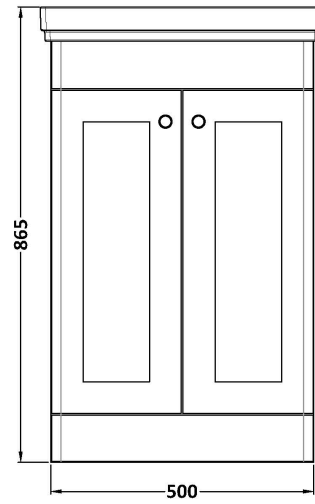

Sales Code: CLC223H

Description: 500 F/S 2-Door Unit & Basin 0Th

Packaging Details

Barcode: 5056678432716

Sales Code: CLA223

Description: 500 F/S 2-Door Unit (800X500x390)

Product Dimensions

Height (mm):	800
Width (mm):	500
Depth (mm):	390
Nett Weight (kg):	21

Packaging Dimensions

Height (mm):	835
Width (mm):	525
Depth (mm):	415
Gross Weight (kg):	21.5

Packaging Data

Box Colour:	Brown Cardboard Box
Box Qty:	1
Label Size:	100 x 50
Label Colour:	White Label
Label Qty:	2

Outer Box Dimensions (If Applicable)

Height (mm):	
Width (mm):	
Depth (mm):	
Gross Weight (kg):	
Barcode:	5056462643113

Product Details

Country of Origin:	China
Fitting Instruction:	No
CE & UKCA:	N/A
FSC Certified Materials:	Yes
Colour:	Satin Grey
Construction Method:	Cam & Wood Dowel
Construction Type:	Rigid
Cabinet Finish:	MFC Painted Matt
Fascia Finish:	Mdf Painted Matt
Cabinet Thickness (mm):	18
Fascia Thickness (mm):	18
Drawer Included:	No
Drawer Type:	Not Applicable
No of Shelves:	1
Hinge Type:	95 Degree Clip-On Soft Close
Hinge Included:	Yes, Supplied
Adjustable Legs:	No, Not Required
Fixings Included:	Yes
Handle Style:	Traditional
Waste Shroud:	Not Applicable
Handle Included:	Yes, Supplied
Handle Type:	Knob

Sales Code: CBM512

Description: 500 Classic Basin (540X410x185) 0Th

Product Dimensions

Height (mm):	187
Width (mm):	531
Depth (mm):	406
Nett Weight (kg):	12.7

Packaging Dimensions

Height (mm):	430
Width (mm):	550
Depth (mm):	220
Gross Weight (kg):	13