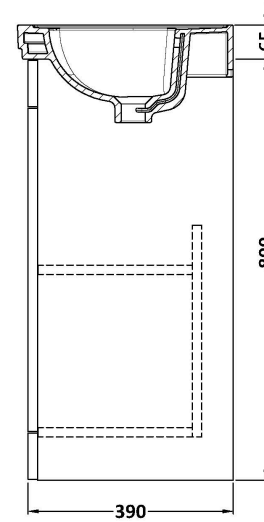

Sales Code: CLC223H

Description: 500 F/S 2-Door Unit & Basin 0Th

Packaging Details

Barcode: 5056678432716

Sales Code: CLA223

Description: 500 F/S 2-Door Unit (800X500x390)

Product Dimensions

Height (mm):	800
Width (mm):	500
Depth (mm):	390
Nett Weight (kg):	21

Packaging Dimensions

Height (mm):	835
Width (mm):	525
Depth (mm):	415
Gross Weight (kg):	21.5

Packaging Data

Box Colour:	Brown Cardboard Box
Box Qty:	1
Label Size:	100 x 50
Label Colour:	White Label
Label Qty:	2

Outer Box Dimensions (If Applicable)

Height (mm):	
Width (mm):	
Depth (mm):	
Gross Weight (kg):	
Barcode:	5056462643113

Product Details

Country of Origin:	China
Fitting Instruction:	No
CE & UKCA:	N/A
FSC Certified Materials:	Yes
Colour:	Satin Grey
Construction Method:	Cam & Wood Dowel
Construction Type:	Rigid
Cabinet Finish:	MFC Painted Matt
Fascia Finish:	Mdf Painted Matt
Cabinet Thickness (mm):	18
Fascia Thickness (mm):	18
Drawer Included:	No
Drawer Type:	Not Applicable
No of Shelves:	1
Hinge Type:	95 Degree Clip-On Soft Close
Hinge Included:	Yes, Supplied
Adjustable Legs:	No, Not Required
Fixings Included:	Yes
Handle Style:	Traditional
Waste Shroud:	Not Applicable
Handle Included:	Yes, Supplied
Handle Type:	Knob

Sales Code: CBM512

Description: 500 Classic Basin (540X410x185) 0Th

Product Dimensions

Height (mm):	187
Width (mm):	531
Depth (mm):	406
Nett Weight (kg):	12.7

Packaging Dimensions

Height (mm):	430
Width (mm):	550
Depth (mm):	220
Gross Weight (kg):	13