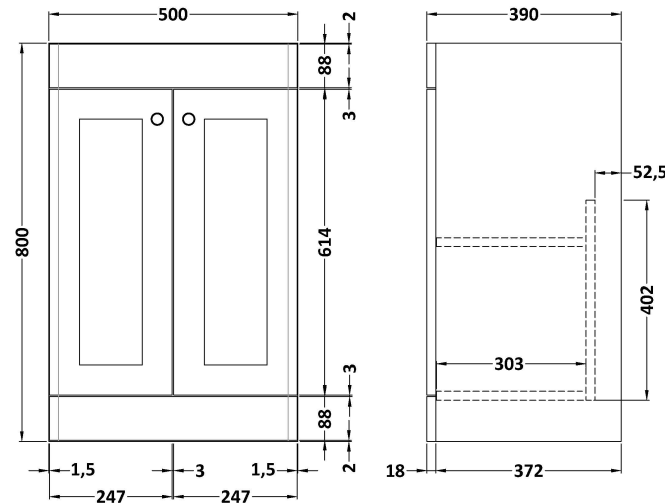

Sales Code: CLC223H

Description: 500 F/S 2-Door Unit & Basin 0Th

Packaging Details

Barcode: 5056678432716

Sales Code: CLA223

Description: 500 F/S 2-Door Unit (800X500x390)

Product Dimensions

Height (mm):	800
Width (mm):	500
Depth (mm):	390
Nett Weight (kg):	21

Packaging Dimensions

Height (mm):	835
Width (mm):	525
Depth (mm):	415
Gross Weight (kg):	21.5

Packaging Data

Box Colour:	Brown Cardboard Box
Box Qty:	1
Label Size:	100 x 50
Label Colour:	White Label
Label Qty:	2

Sales Code: CBM512

Description: 500 Classic Basin (540X410x185) 0Th

Product Dimensions

Height (mm):	187
Width (mm):	531
Depth (mm):	406
Nett Weight (kg):	12.7

Packaging Dimensions

Height (mm):	430
Width (mm):	550
Depth (mm):	220
Gross Weight (kg):	13

Packaging Data

Box Colour:	Brown Cardboard Box - Printed
Box Qty:	1
Label Size:	100 x 50
Label Colour:	White Label
Label Qty:	2

Outer Box Dimensions (If Applicable)

Height (mm):	
Width (mm):	
Depth (mm):	
Gross Weight (kg):	
Barcode:	5056678431184