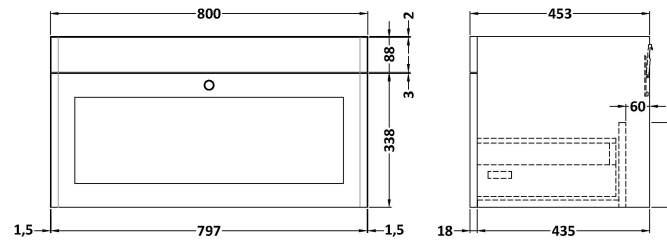

### Product Dimensions

Height (mm):	431
Width (mm):	800
Depth (mm):	453
Nett Weight (kg):	23

### Packaging Dimensions

Height (mm):	465
Width (mm):	825
Depth (mm):	480
Gross Weight (kg):	23.5

### Product Dimensions

Height (mm):	268
Width (mm):	820
Depth (mm):	463
Nett Weight (kg):	18

### Packaging Dimensions

Height (mm):	310
Width (mm):	900
Depth (mm):	550
Gross Weight (kg):	18.5