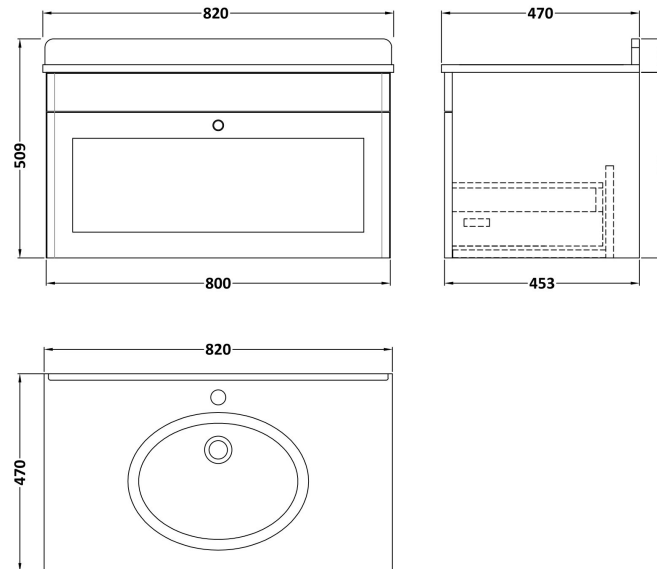

Sales Code: CLC296WR1

Description: 800 W/H 1-Drawer Unit & Marble Top 1Th

Packaging Details

Barcode: 5056678417201