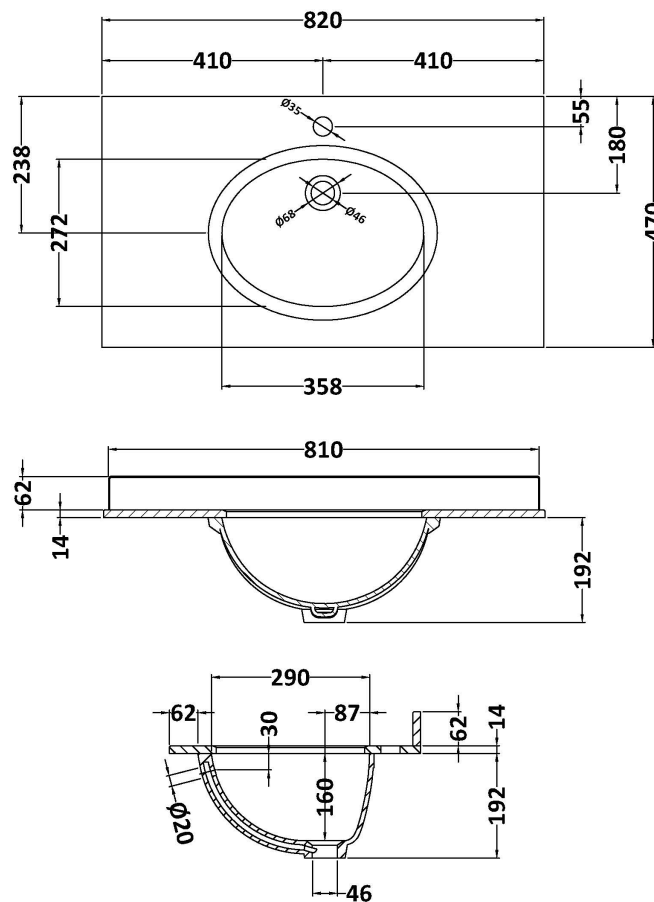

### Product Dimensions

Height (mm):	431
Width (mm):	800
Depth (mm):	453
Nett Weight (kg):	23

### Outer Box Dimensions (If Applicable)

Height (mm):	
Width (mm):	
Depth (mm):	
Gross Weight (kg):	
Barcode:	5056462643311

### Product Dimensions

Height (mm):	268
Width (mm):	820
Depth (mm):	463
Nett Weight (kg):	18

### Packaging Dimensions

Height (mm):	310
Width (mm):	900
Depth (mm):	550
Gross Weight (kg):	18.5