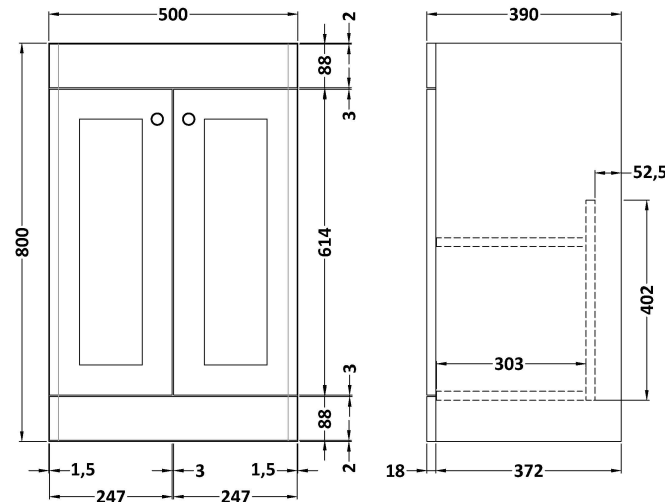

### Product Dimensions

Height (mm):	800
Width (mm):	500
Depth (mm):	390
Nett Weight (kg):	21

### Packaging Dimensions

Height (mm):	835
Width (mm):	525
Depth (mm):	415
Gross Weight (kg):	21.5

### Product Dimensions

Height (mm):	180
Width (mm):	510
Depth (mm):	390
Nett Weight (kg):	10.54

### Packaging Dimensions

Height (mm):	210
Width (mm):	410
Depth (mm):	530
Gross Weight (kg):	10.54