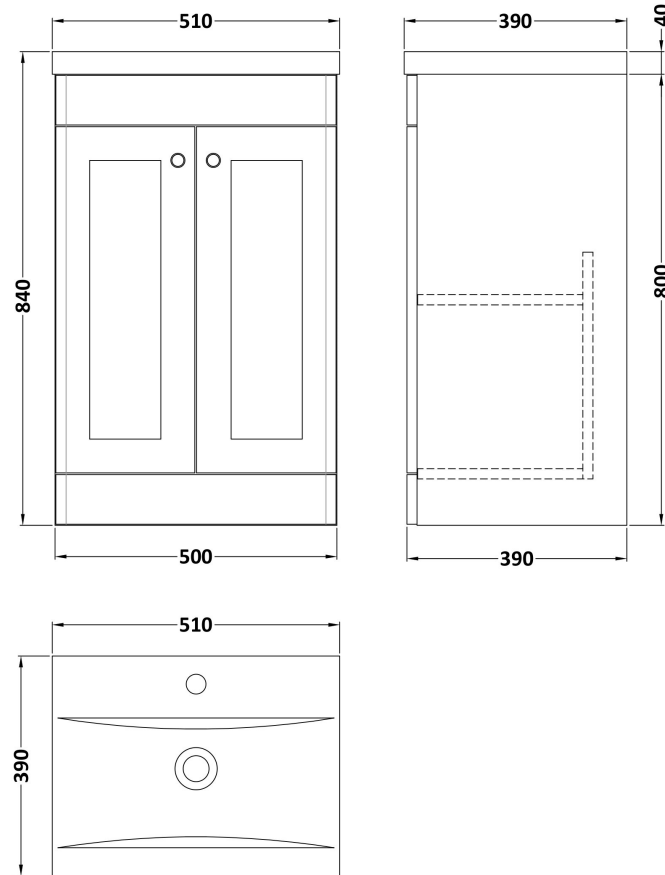

Sales Code: CLC1423D

Description: 500 F/S 2-Door Unit & Mid-Edged Basin

Packaging Details

Barcode: 5056678416228