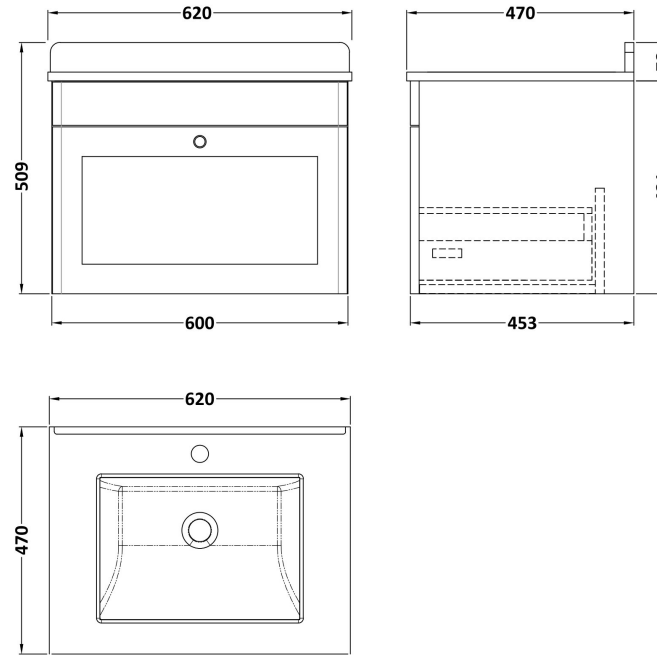

Sales Code: CLC1494WS1

Description: 600 W/H 1-Drawer Unit & Marble Top 1Th

Packaging Details

Barcode: 5056678416785

Sales Code: CLA1494

Description: 600 W/H 1-Drawer Unit (431X600x453)

Product Dimensions

Height (mm):	431
Width (mm):	600
Depth (mm):	453
Nett Weight (kg):	19

Packaging Dimensions

Height (mm):	465
Width (mm):	625
Depth (mm):	480
Gross Weight (kg):	19.5

Packaging Data

Box Colour:	Brown Cardboard Box
Box Qty:	1
Label Size:	100 x 50
Label Colour:	White Label
Label Qty:	2

Sales Code: LSM222

Description: 600 Single Bowl Marble Top 1Th

Product Dimensions

Height (mm):	268
Width (mm):	620
Depth (mm):	463
Nett Weight (kg):	13.5

Packaging Dimensions

Height (mm):	310
Width (mm):	700
Depth (mm):	550
Gross Weight (kg):	14

Packaging Data

Box Colour:	White Cardboard Box
Box Qty:	1
Label Size:	100 x 50
Label Colour:	White Label
Label Qty:	2

Outer Box Dimensions (If Applicable)

Height (mm):	
Width (mm):	
Depth (mm):	
Gross Weight (kg):	
Barcode:	5056462655864