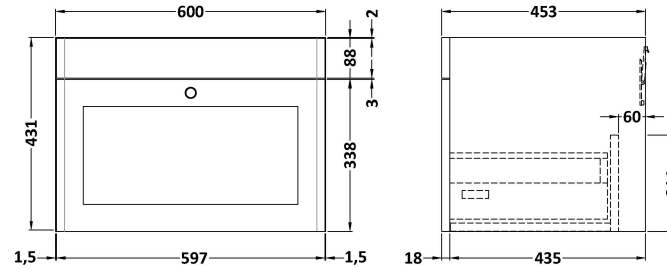

Sales Code: CLC1494WS1

Description: 600 W/H 1-Drawer Unit & Marble Top 1Th

Packaging Details

Barcode: 5056678416785

Sales Code: CLA1494

Description: 600 W/H 1-Drawer Unit (431X600x453)

Product Dimensions

Height (mm):	431
Width (mm):	600
Depth (mm):	453
Nett Weight (kg):	19

Packaging Dimensions

Height (mm):	465
Width (mm):	625
Depth (mm):	480
Gross Weight (kg):	19.5

Packaging Data

Box Colour:	Brown Cardboard Box
Box Qty:	1
Label Size:	100 x 50
Label Colour:	White Label
Label Qty:	2

Sales Code: LSM222

Description: 600 Single Bowl Marble Top 1Th

Product Dimensions

Height (mm):	268
Width (mm):	620
Depth (mm):	463
Nett Weight (kg):	13.5

Packaging Dimensions

Height (mm):	310
Width (mm):	700
Depth (mm):	550
Gross Weight (kg):	14

Packaging Data

Box Colour:	White Cardboard Box
Box Qty:	1
Label Size:	100 x 50
Label Colour:	White Label
Label Qty:	2

Outer Box Dimensions (If Applicable)

Height (mm):	
Width (mm):	
Depth (mm):	
Gross Weight (kg):	
Barcode:	5056462655864