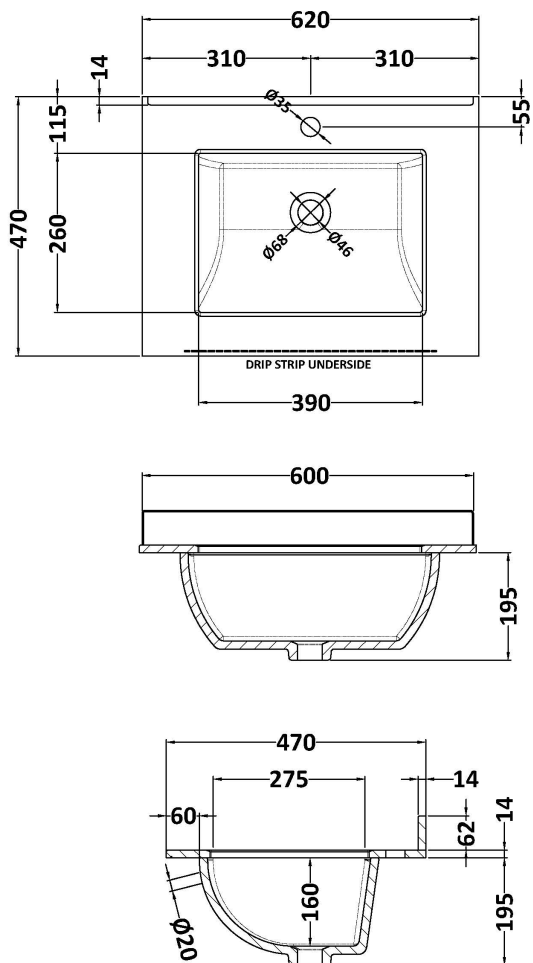

Packaging Dimensions

Height (mm):	465
Width (mm):	625
Depth (mm):	480
Gross Weight (kg):	19.5

Packaging Data

Box Colour:	Brown Cardboard Box
Box Qty:	1
Label Size:	100 x 50
Label Colour:	White Label
Label Qty:	2

Outer Box Dimensions (If Applicable)

Height (mm):	
Width (mm):	
Depth (mm):	
Gross Weight (kg):	
Barcode:	5056462643298

Product Details

Country of Origin:	China
Fitting Instruction:	No
CE & UKCA:	N/A
FSC Certified Materials:	Yes
Colour:	Satin Anthracite
Construction Method:	Cam & Wood Dowel
Construction Type:	Rigid
Cabinet Finish:	MFC Painted Matt
Fascia Finish:	Mdf Painted Matt
Cabinet Thickness (mm):	18
Fascia Thickness (mm):	18
Drawer Included:	Yes
Drawer Type:	80mm High Metal S/C Inc Galler
No of Shelves:	Not Applicable
Hinge Type:	Not Applicable
Hinge Included:	Not Applicable
Adjustable Legs:	No, Not Required
Fixings Included:	Yes
Handle Style:	Traditional
Waste Shroud:	Yes
Handle Included:	Yes, Supplied
Handle Type:	Knob

Sales Code: LSM222

Description: 600 Single Bowl Marble Top 1Th

Product Dimensions

Height (mm):	268
Width (mm):	620
Depth (mm):	463
Nett Weight (kg):	13.5

Packaging Dimensions

Height (mm):	310
Width (mm):	700
Depth (mm):	550
Gross Weight (kg):	14

Packaging Data

Box Colour:	White Cardboard Box
Box Qty:	1
Label Size:	100 x 50
Label Colour:	White Label
Label Qty:	2

Outer Box Dimensions (If Applicable)

Height (mm):	
Width (mm):	
Depth (mm):	
Gross Weight (kg):	
Barcode:	5056462655864