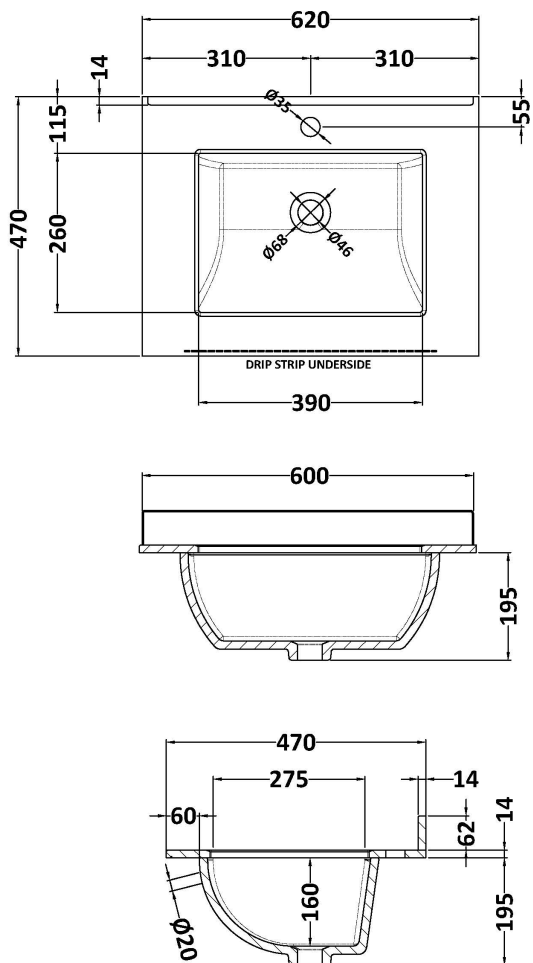

Packaging Dimensions

Height (mm):	465
Width (mm):	625
Depth (mm):	480
Gross Weight (kg):	19.5

Packaging Data

Box Colour:	Brown Cardboard Box
Box Qty:	1
Label Size:	100 x 50
Label Colour:	White Label
Label Qty:	2

Outer Box Dimensions (If Applicable)

Height (mm):	
Width (mm):	
Depth (mm):	
Gross Weight (kg):	
Barcode:	5056462643281

Product Details

Country of Origin:	China
Fitting Instruction:	No
CE & UKCA:	N/A
FSC Certified Materials:	Yes
Colour:	Satin Green
Construction Method:	Cam & Wood Dowel
Construction Type:	Rigid
Cabinet Finish:	MFC Painted Matt
Fascia Finish:	Mdf Painted Matt
Cabinet Thickness (mm):	18
Fascia Thickness (mm):	18
Drawer Included:	Yes
Drawer Type:	80mm High Metal S/C Inc Galler
No of Shelves:	Not Applicable
Hinge Type:	Not Applicable
Hinge Included:	Not Applicable
Adjustable Legs:	No, Not Required
Fixings Included:	Yes
Handle Style:	Traditional
Waste Shroud:	Yes
Handle Included:	Yes, Supplied
Handle Type:	Knob

Sales Code: LSM222

Description: 600 Single Bowl Marble Top 1Th

Product Dimensions

Height (mm):	268
Width (mm):	620
Depth (mm):	463
Nett Weight (kg):	13.5

Packaging Dimensions

Height (mm):	310
Width (mm):	700
Depth (mm):	550
Gross Weight (kg):	14

Packaging Data

Box Colour:	White Cardboard Box
Box Qty:	1
Label Size:	100 x 50
Label Colour:	White Label
Label Qty:	2

Outer Box Dimensions (If Applicable)

Height (mm):	
Width (mm):	
Depth (mm):	
Gross Weight (kg):	
Barcode:	5056462655864