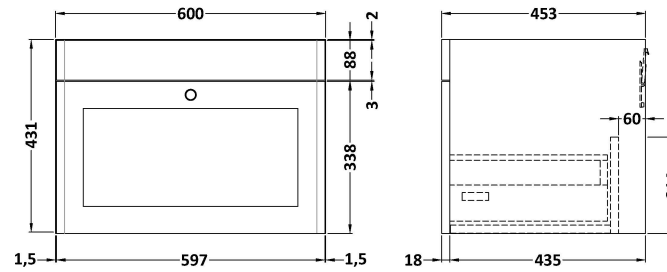

Sales Code: CLC894WS1

Description: 600 W/H 1-Drawer Unit & Marble Top 1Th

Packaging Details

Barcode: 5056678416778

Sales Code: CLA894

Description: 600 W/H 1-Drawer Unit (431X600x453)

Product Dimensions

Height (mm):	431
Width (mm):	600
Depth (mm):	453
Nett Weight (kg):	19

Packaging Dimensions

Height (mm):	465
Width (mm):	625
Depth (mm):	480
Gross Weight (kg):	19.5

Packaging Data

Box Colour:	Brown Cardboard Box
Box Qty:	1
Label Size:	100 x 50
Label Colour:	White Label
Label Qty:	2

Sales Code: LSM222

Description: 600 Single Bowl Marble Top 1Th

Product Dimensions

Height (mm):	268
Width (mm):	620
Depth (mm):	463
Nett Weight (kg):	13.5

Packaging Dimensions

Height (mm):	310
Width (mm):	700
Depth (mm):	550
Gross Weight (kg):	14

Packaging Data

Box Colour:	White Cardboard Box
Box Qty:	1
Label Size:	100 x 50
Label Colour:	White Label
Label Qty:	2

Outer Box Dimensions (If Applicable)

Height (mm):	
Width (mm):	
Depth (mm):	
Gross Weight (kg):	
Barcode:	5056462655864