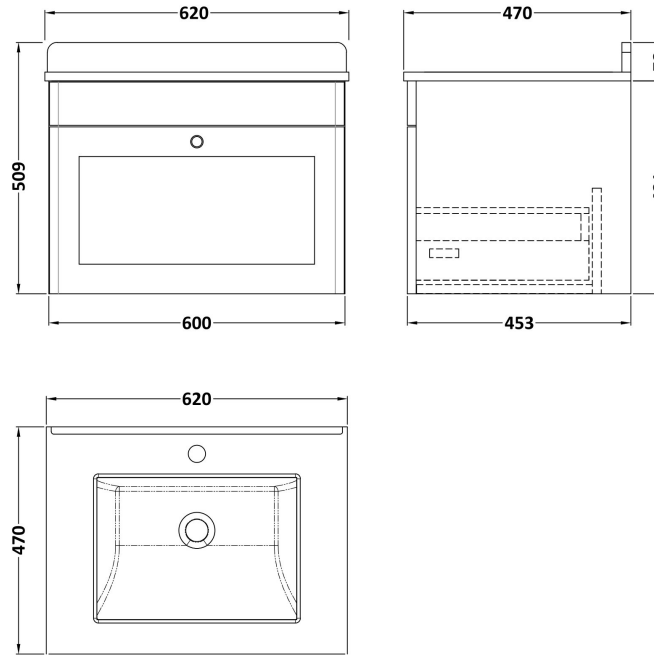

Sales Code: CLC894WS1

Description: 600 W/H 1-Drawer Unit & Marble Top 1Th

Packaging Details

Barcode: 5056678416778

Sales Code: CLA894

Description: 600 W/H 1-Drawer Unit (431X600x453)

Product Dimensions

Height (mm):	431
Width (mm):	600
Depth (mm):	453
Nett Weight (kg):	19

Packaging Dimensions

Height (mm):	465
Width (mm):	625
Depth (mm):	480
Gross Weight (kg):	19.5

Packaging Data

Box Colour:	Brown Cardboard Box
Box Qty:	1
Label Size:	100 x 50
Label Colour:	White Label
Label Qty:	2

Sales Code: LSM222

Description: 600 Single Bowl Marble Top 1Th

Product Dimensions

Height (mm):	268
Width (mm):	620
Depth (mm):	463
Nett Weight (kg):	13.5

Packaging Dimensions

Height (mm):	310
Width (mm):	700
Depth (mm):	550
Gross Weight (kg):	14

Packaging Data

Box Colour:	White Cardboard Box
Box Qty:	1
Label Size:	100 x 50
Label Colour:	White Label
Label Qty:	2

Outer Box Dimensions (If Applicable)

Height (mm):	
Width (mm):	
Depth (mm):	
Gross Weight (kg):	
Barcode:	5056462655864