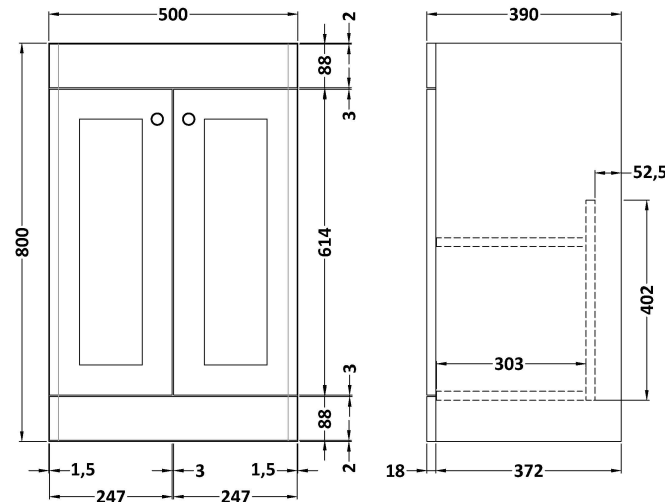

Sales Code: CLC823D

Description: 500 F/S 2-Door Unit & Mid-Edged Basin

Packaging Details

Barcode: 5056678416211

Sales Code: CLA823

Description: 500 F/S 2-Door Unit (800X500x390)

Product Dimensions

Height (mm):	800
Width (mm):	500
Depth (mm):	390
Nett Weight (kg):	21

Packaging Dimensions

Height (mm):	835
Width (mm):	525
Depth (mm):	415
Gross Weight (kg):	21.5

Packaging Data

Box Colour:	Brown Cardboard Box
Box Qty:	1
Label Size:	100 x 50
Label Colour:	White Label
Label Qty:	2

Sales Code: NVM012

Description: 500 Mid-Edged Basin 1 Th

Product Dimensions

Height (mm):	180
Width (mm):	510
Depth (mm):	390
Nett Weight (kg):	10.54

Packaging Dimensions

Height (mm):	210
Width (mm):	410
Depth (mm):	530
Gross Weight (kg):	10.54

Packaging Data

Box Colour:	Brown Cardboard Box - Printed
Box Qty:	1
Label Size:	100 x 50
Label Colour:	White Label
Label Qty:	2

Outer Box Dimensions (If Applicable)

Height (mm):	
Width (mm):	
Depth (mm):	
Gross Weight (kg):	
Barcode:	5055369043446