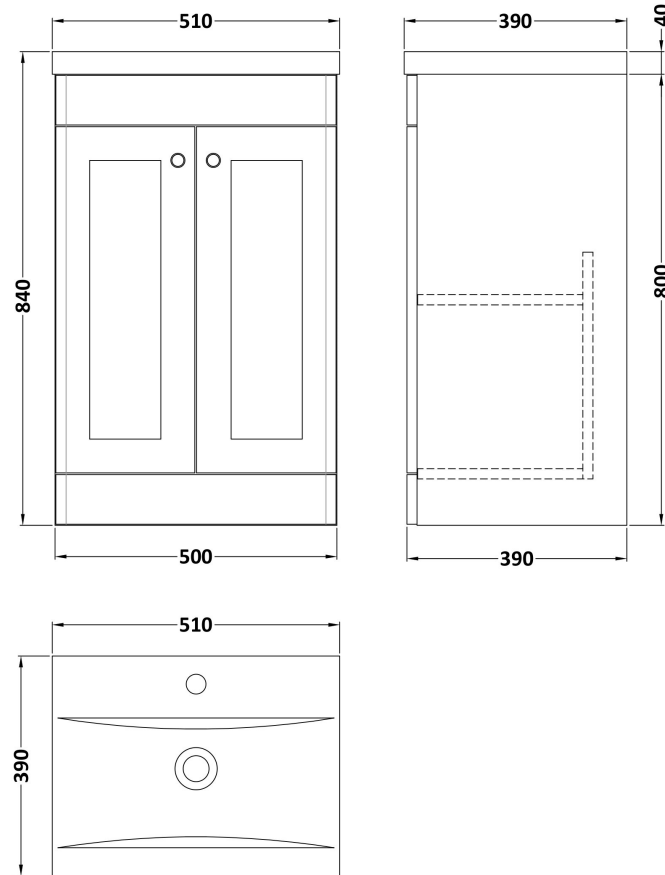

Sales Code: CLC823D

Description: 500 F/S 2-Door Unit & Mid-Edged Basin

Packaging Details

Barcode: 5056678416211

Sales Code: CLA823

Description: 500 F/S 2-Door Unit (800X500x390)

Product Dimensions

Height (mm):	800
Width (mm):	500
Depth (mm):	390
Nett Weight (kg):	21

Packaging Dimensions

Height (mm):	835
Width (mm):	525
Depth (mm):	415
Gross Weight (kg):	21.5

Packaging Data

Box Colour:	Brown Cardboard Box
Box Qty:	1
Label Size:	100 x 50
Label Colour:	White Label
Label Qty:	2

Outer Box Dimensions (If Applicable)

Height (mm):	
Width (mm):	
Depth (mm):	
Gross Weight (kg):	
Barcode:	5056462643120

Product Details

Country of Origin:	China
Fitting Instruction:	No
CE & UKCA:	N/A
FSC Certified Materials:	Yes
Colour:	Satin Green
Construction Method:	Cam & Wood Dowel
Construction Type:	Rigid
Cabinet Finish:	MFC Painted Matt
Fascia Finish:	Mdf Painted Matt
Cabinet Thickness (mm):	18
Fascia Thickness (mm):	18
Drawer Included:	No
Drawer Type:	Not Applicable
No of Shelves:	1
Hinge Type:	95 Degree Clip-On Soft Close
Hinge Included:	Yes, Supplied
Adjustable Legs:	No, Not Required
Fixings Included:	Yes
Handle Style:	Traditional
Waste Shroud:	Not Applicable
Handle Included:	Yes, Supplied
Handle Type:	Knob

Sales Code: NVM012

Description: 500 Mid-Edged Basin 1 Th

Product Dimensions

Height (mm):	180
Width (mm):	510
Depth (mm):	390
Nett Weight (kg):	10.54

Packaging Dimensions

Height (mm):	210
Width (mm):	410
Depth (mm):	530
Gross Weight (kg):	10.54