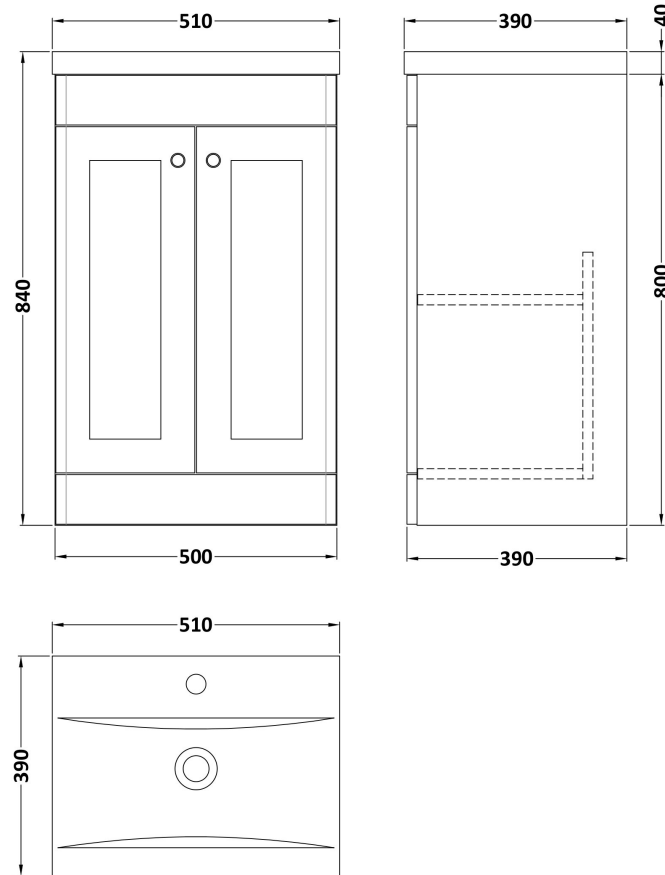

Sales Code: CLC223D

Description: 500 F/S 2-Door Unit & Mid-Edged Basin

Packaging Details

Barcode: 5056678416204

Sales Code: CLA223

Description: 500 F/S 2-Door Unit (800X500x390)

Product Dimensions

Height (mm):	800
Width (mm):	500
Depth (mm):	390
Nett Weight (kg):	21

Packaging Dimensions

Height (mm):	835
Width (mm):	525
Depth (mm):	415
Gross Weight (kg):	21.5

Packaging Data

Box Colour:	Brown Cardboard Box
Box Qty:	1
Label Size:	100 x 50
Label Colour:	White Label
Label Qty:	2

Outer Box Dimensions (If Applicable)

Height (mm):	
Width (mm):	
Depth (mm):	
Gross Weight (kg):	
Barcode:	5056462643113

Product Details

Country of Origin:	China
Fitting Instruction:	No
CE & UKCA:	N/A
FSC Certified Materials:	Yes
Colour:	Satin Grey
Construction Method:	Cam & Wood Dowel
Construction Type:	Rigid
Cabinet Finish:	MFC Painted Matt
Fascia Finish:	Mdf Painted Matt
Cabinet Thickness (mm):	18
Fascia Thickness (mm):	18
Drawer Included:	No
Drawer Type:	Not Applicable
No of Shelves:	1
Hinge Type:	95 Degree Clip-On Soft Close
Hinge Included:	Yes, Supplied
Adjustable Legs:	No, Not Required
Fixings Included:	Yes
Handle Style:	Traditional
Waste Shroud:	Not Applicable
Handle Included:	Yes, Supplied
Handle Type:	Knob

Sales Code: NVM012

Description: 500 Mid-Edged Basin 1 Th

Product Dimensions

Height (mm):	180
Width (mm):	510
Depth (mm):	390
Nett Weight (kg):	10.54

Packaging Dimensions

Height (mm):	210
Width (mm):	410
Depth (mm):	530
Gross Weight (kg):	10.54