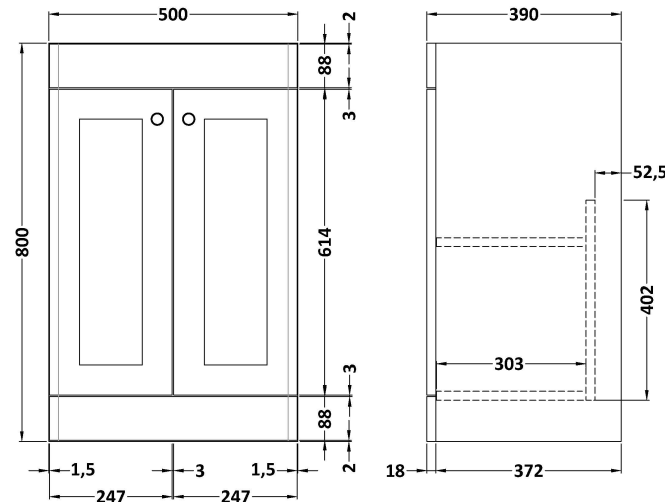

Sales Code: CLC223D

Description: 500 F/S 2-Door Unit & Mid-Edged Basin

Packaging Details

Barcode: 5056678416204

Sales Code: CLA223

Description: 500 F/S 2-Door Unit (800X500x390)

Product Dimensions

Height (mm):	800
Width (mm):	500
Depth (mm):	390
Nett Weight (kg):	21

Packaging Dimensions

Height (mm):	835
Width (mm):	525
Depth (mm):	415
Gross Weight (kg):	21.5

Packaging Data

Box Colour:	Brown Cardboard Box
Box Qty:	1
Label Size:	100 x 50
Label Colour:	White Label
Label Qty:	2

Sales Code: NVM012

Description: 500 Mid-Edged Basin 1 Th

Product Dimensions

Height (mm):	180
Width (mm):	510
Depth (mm):	390
Nett Weight (kg):	10.54

Packaging Dimensions

Height (mm):	210
Width (mm):	410
Depth (mm):	530
Gross Weight (kg):	10.54

Packaging Data

Box Colour:	Brown Cardboard Box - Printed
Box Qty:	1
Label Size:	100 x 50
Label Colour:	White Label
Label Qty:	2

Outer Box Dimensions (If Applicable)

Height (mm):	
Width (mm):	
Depth (mm):	
Gross Weight (kg):	
Barcode:	5055369043446