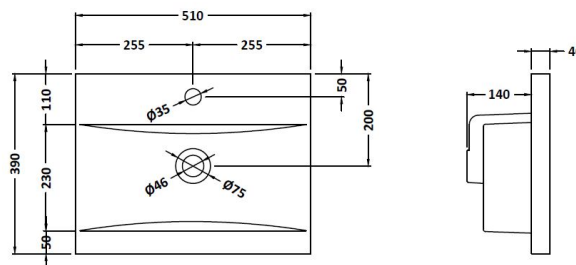

Sales Code: CLC223D

Description: 500 F/S 2-Door Unit & Mid-Edged Basin

Packaging Details

Barcode: 5056678416204

Sales Code: CLA223

Description: 500 F/S 2-Door Unit (800X500x390)

Product Dimensions

Height (mm):	800
Width (mm):	500
Depth (mm):	390
Nett Weight (kg):	21

Packaging Dimensions

Height (mm):	835
Width (mm):	525
Depth (mm):	415
Gross Weight (kg):	21.5

Packaging Data

Box Colour:	Brown Cardboard Box
Box Qty:	1
Label Size:	100 x 50
Label Colour:	White Label
Label Qty:	2

Outer Box Dimensions (If Applicable)

Height (mm):	
Width (mm):	
Depth (mm):	
Gross Weight (kg):	
Barcode:	5056462643113

Product Details

Country of Origin:	China
Fitting Instruction:	No
CE & UKCA:	N/A
FSC Certified Materials:	Yes
Colour:	Satin Grey
Construction Method:	Cam & Wood Dowel
Construction Type:	Rigid
Cabinet Finish:	MFC Painted Matt
Fascia Finish:	Mdf Painted Matt
Cabinet Thickness (mm):	18
Fascia Thickness (mm):	18
Drawer Included:	No
Drawer Type:	Not Applicable
No of Shelves:	1
Hinge Type:	95 Degree Clip-On Soft Close
Hinge Included:	Yes, Supplied
Adjustable Legs:	No, Not Required
Fixings Included:	Yes
Handle Style:	Traditional
Waste Shroud:	Not Applicable
Handle Included:	Yes, Supplied
Handle Type:	Knob

Sales Code: NVM012

Description: 500 Mid-Edged Basin 1 Th

Product Dimensions

Height (mm):	180
Width (mm):	510
Depth (mm):	390
Nett Weight (kg):	10.54

Packaging Dimensions

Height (mm):	210
Width (mm):	410
Depth (mm):	530
Gross Weight (kg):	10.54