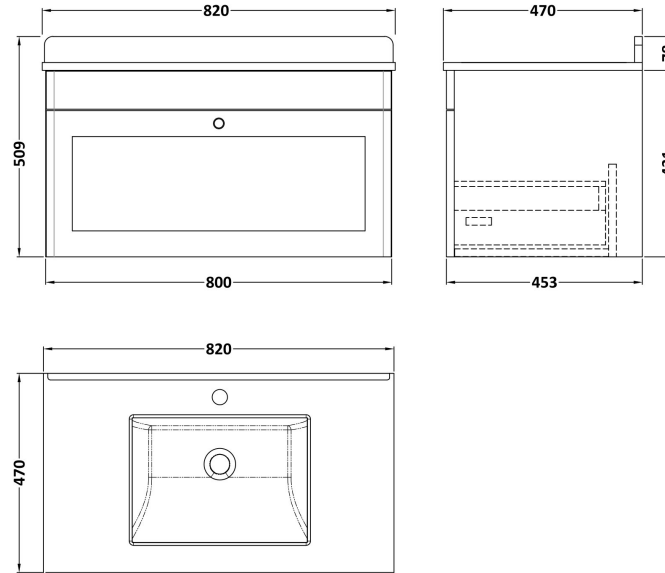

Sales Code: CLC896WS1

Description: 800 W/H 1-Drawer Unit & Marble Top 1Th

Packaging Details

Barcode: 5056678416815