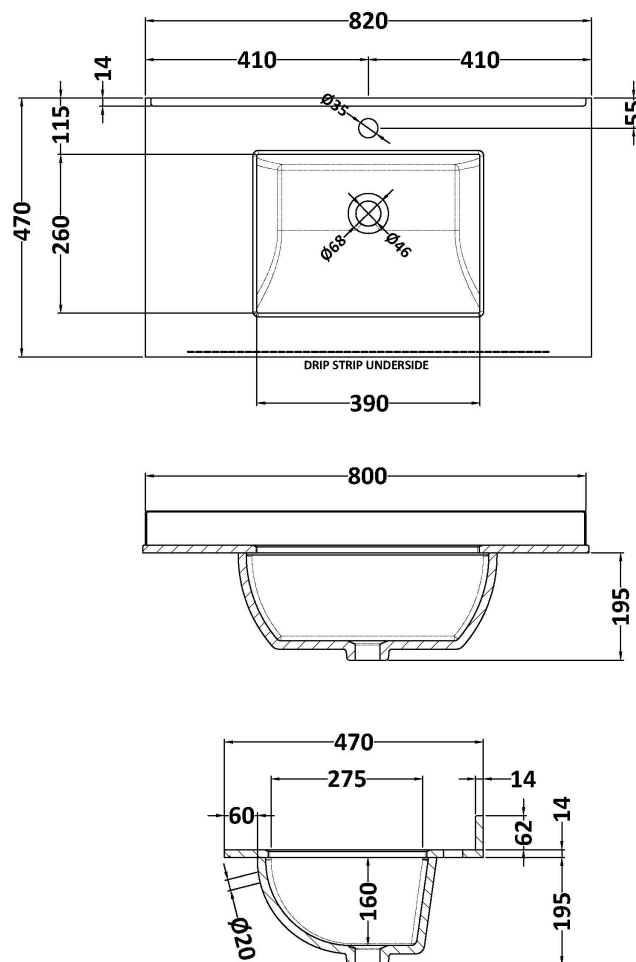

### Product Dimensions

Height (mm):	431
Width (mm):	800
Depth (mm):	453
Nett Weight (kg):	23

### Outer Box Dimensions (If Applicable)

Height (mm):	
Width (mm):	
Depth (mm):	
Gross Weight (kg):	
Barcode:	5056462643328

### Product Dimensions

Height (mm):	268
Width (mm):	820
Depth (mm):	463
Nett Weight (kg):	18

### Packaging Dimensions

Height (mm):	310
Width (mm):	900
Depth (mm):	550
Gross Weight (kg):	18.5