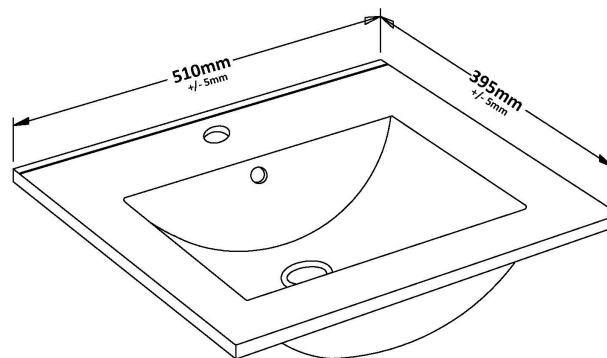

### Product Dimensions

Height (mm):	800
Width (mm):	500
Depth (mm):	390
Nett Weight (kg):	21

### Packaging Dimensions

Height (mm):	835
Width (mm):	525
Depth (mm):	415
Gross Weight (kg):	21.5

### Outer Box Dimensions (If Applicable)

Height (mm):	
Width (mm):	
Depth (mm):	
Gross Weight (kg):	
Barcode:	5056462643137

### Product Dimensions

Height (mm):	170
Width (mm):	500
Depth (mm):	390
Nett Weight (kg):	9