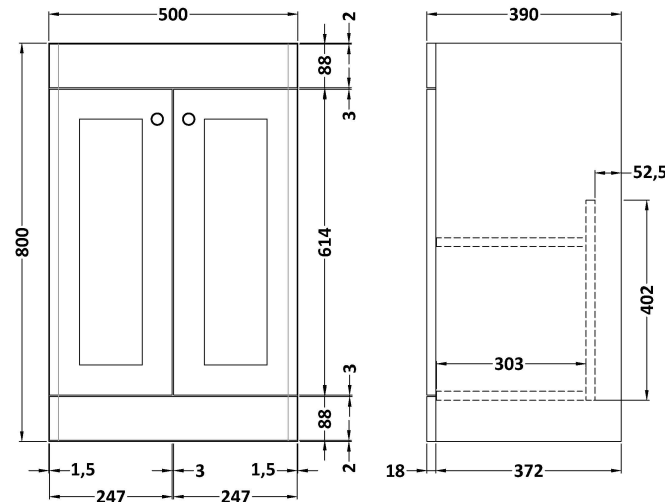

### Product Dimensions

Height (mm):	800
Width (mm):	500
Depth (mm):	390
Nett Weight (kg):	21

### Packaging Dimensions

Height (mm):	835
Width (mm):	525
Depth (mm):	415
Gross Weight (kg):	21.5

### Product Dimensions

Height (mm):	170
Width (mm):	500
Depth (mm):	390
Nett Weight (kg):	9

### Packaging Dimensions

Height (mm):	400
Width (mm):	520
Depth (mm):	200
Gross Weight (kg):	9