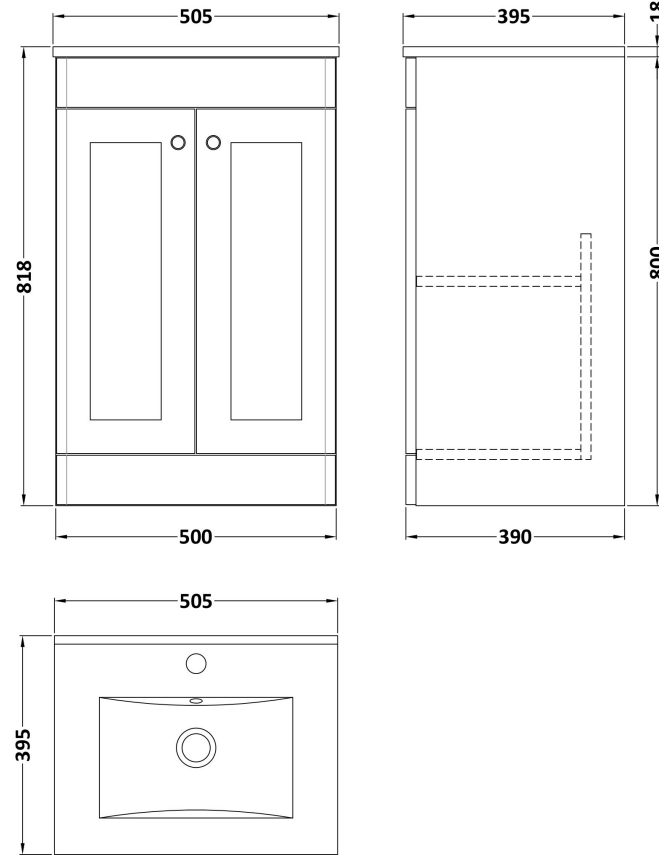

Sales Code: CLC1423C

Description: 500 F/S 2-Door Unit & Minimalist Basin

Packaging Details

Barcode: 5056678416143