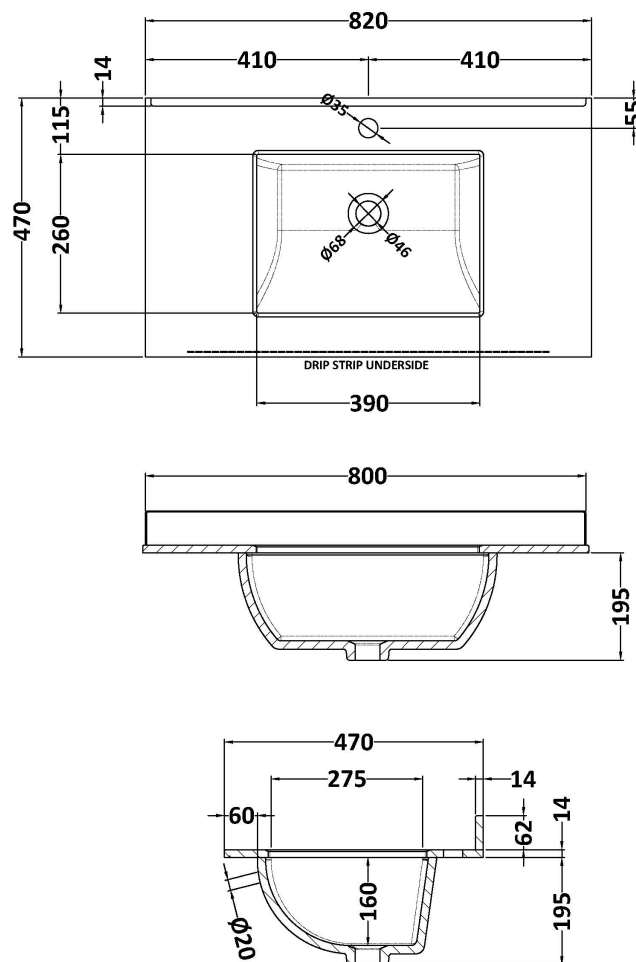

Packaging Dimensions

Height (mm):	465
Width (mm):	825
Depth (mm):	480
Gross Weight (kg):	23.5

Packaging Data

Box Colour:	Brown Cardboard Box
Box Qty:	1
Label Size:	100 x 50
Label Colour:	White Label
Label Qty:	2

Outer Box Dimensions (If Applicable)

Height (mm):	
Width (mm):	
Depth (mm):	
Gross Weight (kg):	
Barcode:	5056462643311

Product Details

Country of Origin:	China
Fitting Instruction:	No
CE & UKCA:	N/A
FSC Certified Materials:	Yes
Colour:	Satin Grey
Construction Method:	Cam & Wood Dowel
Construction Type:	Rigid
Cabinet Finish:	MFC Painted Matt
Fascia Finish:	Mdf Painted Matt
Cabinet Thickness (mm):	18
Fascia Thickness (mm):	18
Drawer Included:	Yes
Drawer Type:	80mm High Metal S/C Inc Galler
No of Shelves:	Not Applicable
Hinge Type:	Not Applicable
Hinge Included:	Not Applicable
Adjustable Legs:	No, Not Required
Fixings Included:	Yes
Handle Style:	Traditional
Waste Shroud:	Yes
Handle Included:	Yes, Supplied
Handle Type:	Knob

Sales Code: LSM228

Description: 800 Single Bowl Marble Top 1Th

Product Dimensions

Height (mm):	268
Width (mm):	820
Depth (mm):	463
Nett Weight (kg):	18

Packaging Dimensions

Height (mm):	310
Width (mm):	900
Depth (mm):	550
Gross Weight (kg):	18.5

Packaging Data

Box Colour:	White Cardboard Box
Box Qty:	1
Label Size:	100 x 50
Label Colour:	White Label
Label Qty:	2

Outer Box Dimensions (If Applicable)

Height (mm):	
Width (mm):	
Depth (mm):	
Gross Weight (kg):	
Barcode:	5056462655925