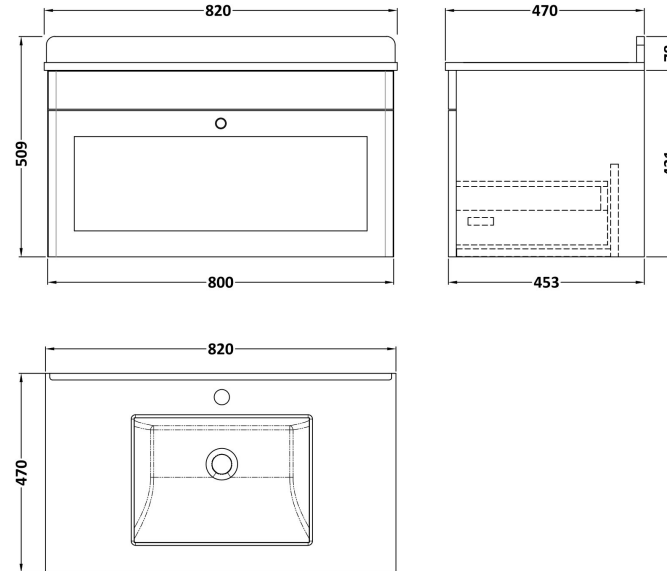

Sales Code: CLC296WS1

Description: 800 W/H 1-Drawer Unit & Marble Top 1Th

Packaging Details

Barcode: 5056678416808

Sales Code: CLA296

Description: 800 W/H 1-Drawer Unit (431X800x453)

Product Dimensions

Height (mm):	431
Width (mm):	800
Depth (mm):	453
Nett Weight (kg):	23

Packaging Dimensions

Height (mm):	465
Width (mm):	825
Depth (mm):	480
Gross Weight (kg):	23.5

Packaging Data

Box Colour:	Brown Cardboard Box
Box Qty:	1
Label Size:	100 x 50
Label Colour:	White Label
Label Qty:	2

Sales Code: LSM228

Description: 800 Single Bowl Marble Top 1Th

Product Dimensions

Height (mm):	268
Width (mm):	820
Depth (mm):	463
Nett Weight (kg):	18

Packaging Dimensions

Height (mm):	310
Width (mm):	900
Depth (mm):	550
Gross Weight (kg):	18.5

Packaging Data

Box Colour:	White Cardboard Box
Box Qty:	1
Label Size:	100 x 50
Label Colour:	White Label
Label Qty:	2

Outer Box Dimensions (If Applicable)

Height (mm):	
Width (mm):	
Depth (mm):	
Gross Weight (kg):	
Barcode:	5056462655925