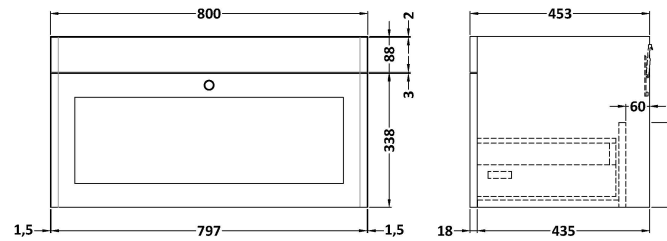

Sales Code: CLC296WS1

Description: 800 W/H 1-Drawer Unit & Marble Top 1Th

Packaging Details

Barcode: 5056678416808

Sales Code: CLA296

Description: 800 W/H 1-Drawer Unit (431X800x453)

Product Dimensions

Height (mm):	431
Width (mm):	800
Depth (mm):	453
Nett Weight (kg):	23

Packaging Dimensions

Height (mm):	465
Width (mm):	825
Depth (mm):	480
Gross Weight (kg):	23.5

Packaging Data

Box Colour:	Brown Cardboard Box
Box Qty:	1
Label Size:	100 x 50
Label Colour:	White Label
Label Qty:	2

Sales Code: LSM228

Description: 800 Single Bowl Marble Top 1Th

Product Dimensions

Height (mm):	268
Width (mm):	820
Depth (mm):	463
Nett Weight (kg):	18

Packaging Dimensions

Height (mm):	310
Width (mm):	900
Depth (mm):	550
Gross Weight (kg):	18.5

Packaging Data

Box Colour:	White Cardboard Box
Box Qty:	1
Label Size:	100 x 50
Label Colour:	White Label
Label Qty:	2

Outer Box Dimensions (If Applicable)

Height (mm):	
Width (mm):	
Depth (mm):	
Gross Weight (kg):	
Barcode:	5056462655925