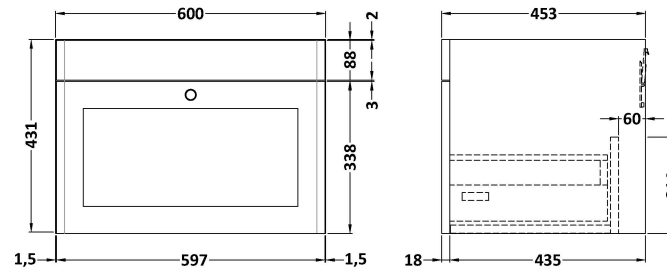

Sales Code: CLC1494BR3

Description: 600 W/H 1-Drawer Unit & Marble Top 3Th

Packaging Details

Barcode: 5056678417669

Sales Code: CLA1494

Description: 600 W/H 1-Drawer Unit (431X600x453)

Product Dimensions

Height (mm):	431
Width (mm):	600
Depth (mm):	453
Nett Weight (kg):	19

Packaging Dimensions

Height (mm):	465
Width (mm):	625
Depth (mm):	480
Gross Weight (kg):	19.5

Packaging Data

Box Colour:	Brown Cardboard Box
Box Qty:	1
Label Size:	100 x 50
Label Colour:	White Label
Label Qty:	2

Sales Code: LOM224

Description: 600 Single Bowl Marble Top 3Th

Product Dimensions

Height (mm):	268
Width (mm):	620
Depth (mm):	463
Nett Weight (kg):	13.5

Packaging Dimensions

Height (mm):	310
Width (mm):	700
Depth (mm):	550
Gross Weight (kg):	14

Packaging Data

Box Colour:	White Cardboard Box
Box Qty:	1
Label Size:	100 x 50
Label Colour:	White Label
Label Qty:	2

Outer Box Dimensions (If Applicable)

Height (mm):	
Width (mm):	
Depth (mm):	
Gross Weight (kg):	
Barcode:	5056211818991