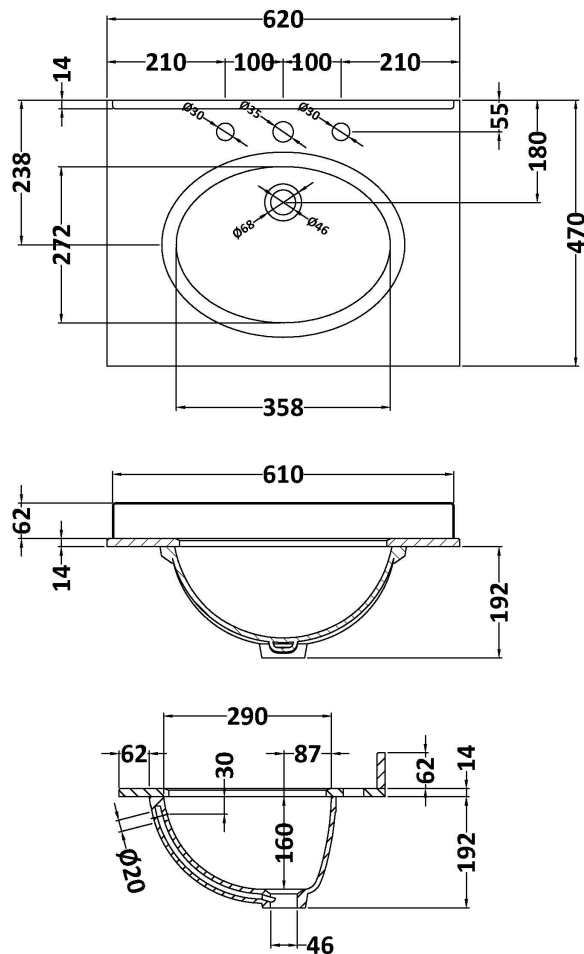

Packaging Dimensions

Height (mm):	465
Width (mm):	625
Depth (mm):	480
Gross Weight (kg):	19.5

Packaging Data

Box Colour:	Brown Cardboard Box
Box Qty:	1
Label Size:	100 x 50
Label Colour:	White Label
Label Qty:	2

Outer Box Dimensions (If Applicable)

Height (mm):	
Width (mm):	
Depth (mm):	
Gross Weight (kg):	
Barcode:	5056462643298

Product Details

Country of Origin:	China
Fitting Instruction:	No
CE & UKCA:	N/A
FSC Certified Materials:	Yes
Colour:	Satin Anthracite
Construction Method:	Cam & Wood Dowel
Construction Type:	Rigid
Cabinet Finish:	MFC Painted Matt
Fascia Finish:	Mdf Painted Matt
Cabinet Thickness (mm):	18
Fascia Thickness (mm):	18
Drawer Included:	Yes
Drawer Type:	80mm High Metal S/C Inc Galler
No of Shelves:	Not Applicable
Hinge Type:	Not Applicable
Hinge Included:	Not Applicable
Adjustable Legs:	No, Not Required
Fixings Included:	Yes
Handle Style:	Traditional
Waste Shroud:	Yes
Handle Included:	Yes, Supplied
Handle Type:	Knob

Sales Code: LOM224

Description: 600 Single Bowl Marble Top 3Th

Product Dimensions

Height (mm):	268
Width (mm):	620
Depth (mm):	463
Nett Weight (kg):	13.5

Packaging Dimensions

Height (mm):	310
Width (mm):	700
Depth (mm):	550
Gross Weight (kg):	14

Packaging Data

Box Colour:	White Cardboard Box
Box Qty:	1
Label Size:	100 x 50
Label Colour:	White Label
Label Qty:	2

Outer Box Dimensions (If Applicable)

Height (mm):	
Width (mm):	
Depth (mm):	
Gross Weight (kg):	
Barcode:	5056211818991