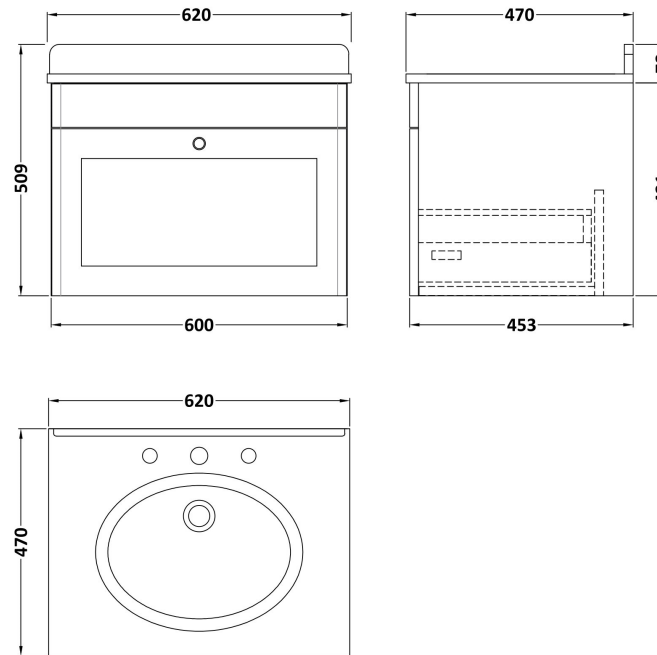

Sales Code: CLC1494BR3

Description: 600 W/H 1-Drawer Unit & Marble Top 3Th

Packaging Details

Barcode: 5056678417669

Sales Code: CLA1494

Description: 600 W/H 1-Drawer Unit (431X600x453)

Product Dimensions

Height (mm):	431
Width (mm):	600
Depth (mm):	453
Nett Weight (kg):	19

Packaging Dimensions

Height (mm):	465
Width (mm):	625
Depth (mm):	480
Gross Weight (kg):	19.5

Packaging Data

Box Colour:	Brown Cardboard Box
Box Qty:	1
Label Size:	100 x 50
Label Colour:	White Label
Label Qty:	2

Outer Box Dimensions (If Applicable)

Height (mm):	
Width (mm):	
Depth (mm):	
Gross Weight (kg):	
Barcode:	5056462643298

Product Details

Country of Origin:	China
Fitting Instruction:	No
CE & UKCA:	N/A
FSC Certified Materials:	Yes
Colour:	Satin Anthracite
Construction Method:	Cam & Wood Dowel
Construction Type:	Rigid
Cabinet Finish:	MFC Painted Matt
Fascia Finish:	Mdf Painted Matt
Cabinet Thickness (mm):	18
Fascia Thickness (mm):	18
Drawer Included:	Yes
Drawer Type:	80mm High Metal S/C Inc Galler
No of Shelves:	Not Applicable
Hinge Type:	Not Applicable
Hinge Included:	Not Applicable
Adjustable Legs:	No, Not Required
Fixings Included:	Yes
Handle Style:	Traditional
Waste Shroud:	Yes
Handle Included:	Yes, Supplied
Handle Type:	Knob

Sales Code: LOM224

Description: 600 Single Bowl Marble Top 3Th

Product Dimensions

Height (mm):	268
Width (mm):	620
Depth (mm):	463
Nett Weight (kg):	13.5

Packaging Dimensions

Height (mm):	310
Width (mm):	700
Depth (mm):	550
Gross Weight (kg):	14