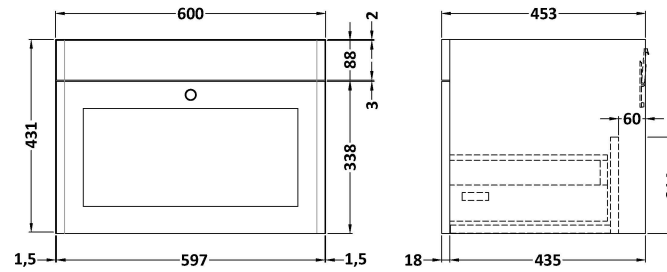

### Product Dimensions

Height (mm):	431
Width (mm):	600
Depth (mm):	453
Nett Weight (kg):	19

### Packaging Dimensions

Height (mm):	465
Width (mm):	625
Depth (mm):	480
Gross Weight (kg):	19.5

### Product Dimensions

Height (mm):	268
Width (mm):	620
Depth (mm):	463
Nett Weight (kg):	13.5

### Packaging Dimensions

Height (mm):	310
Width (mm):	700
Depth (mm):	550
Gross Weight (kg):	14