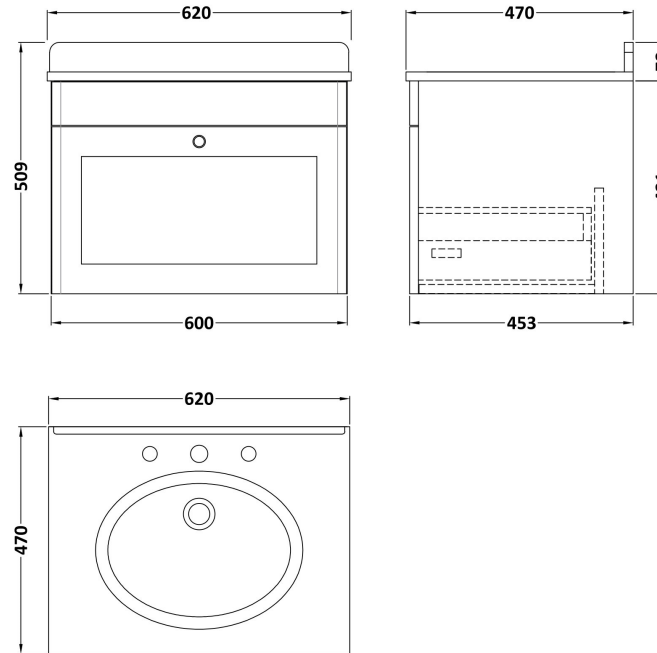

Sales Code: CLC894BR3

Description: 600 W/H 1-Drawer Unit & Marble Top 3Th

Packaging Details

Barcode: 5056678417652