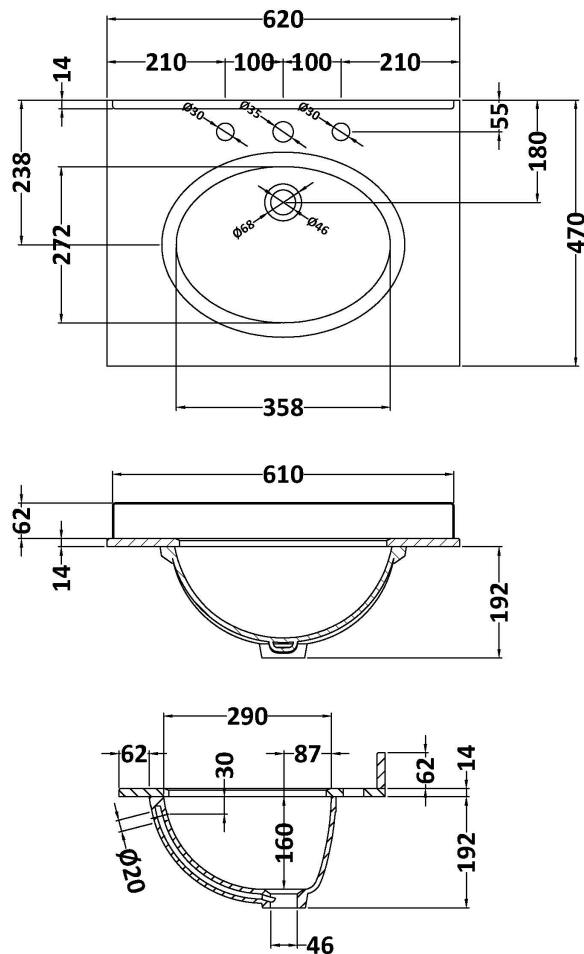

### Product Dimensions

Height (mm):	431
Width (mm):	600
Depth (mm):	453
Nett Weight (kg):	19

### Packaging Dimensions

Height (mm):	465
Width (mm):	625
Depth (mm):	480
Gross Weight (kg):	19.5

### Outer Box Dimensions (If Applicable)

Height (mm):	
Width (mm):	
Depth (mm):	
Gross Weight (kg):	
Barcode:	5056462643281

### Product Dimensions

Height (mm):	268
Width (mm):	620
Depth (mm):	463
Nett Weight (kg):	13.5