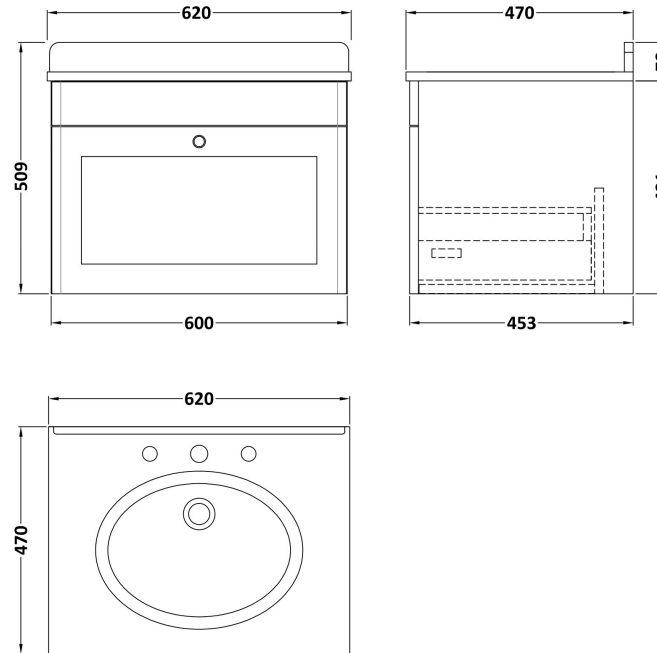

Sales Code: CLC294BR3

Description: 600 W/H 1-Drawer Unit & Marble Top 3Th

Packaging Details

Barcode: 5056678417645

Sales Code: CLA294

Description: 600 W/H 1-Drawer Unit (431X600x453)

Product Dimensions

Height (mm):	431
Width (mm):	600
Depth (mm):	453
Nett Weight (kg):	19

Packaging Dimensions

Height (mm):	465
Width (mm):	625
Depth (mm):	480
Gross Weight (kg):	19.5

Packaging Data

Box Colour:	Brown Cardboard Box
Box Qty:	1
Label Size:	100 x 50
Label Colour:	White Label
Label Qty:	2

Outer Box Dimensions (If Applicable)

Height (mm):	
Width (mm):	
Depth (mm):	
Gross Weight (kg):	
Barcode:	5056462643274

Product Details

Country of Origin:	China
Fitting Instruction:	No
CE & UKCA:	N/A
FSC Certified Materials:	Yes
Colour:	Satin Grey
Construction Method:	Cam & Wood Dowel
Construction Type:	Rigid
Cabinet Finish:	MFC Painted Matt
Fascia Finish:	Mdf Painted Matt
Cabinet Thickness (mm):	18
Fascia Thickness (mm):	18
Drawer Included:	Yes
Drawer Type:	80mm High Metal S/C Inc Galler
No of Shelves:	Not Applicable
Hinge Type:	Not Applicable
Hinge Included:	Not Applicable
Adjustable Legs:	No, Not Required
Fixings Included:	Yes
Handle Style:	Traditional
Waste Shroud:	Yes
Handle Included:	Yes, Supplied
Handle Type:	Knob

Sales Code: LOM224

Description: 600 Single Bowl Marble Top 3Th

Product Dimensions

Height (mm):	268
Width (mm):	620
Depth (mm):	463
Nett Weight (kg):	13.5

Packaging Dimensions

Height (mm):	310
Width (mm):	700
Depth (mm):	550
Gross Weight (kg):	14