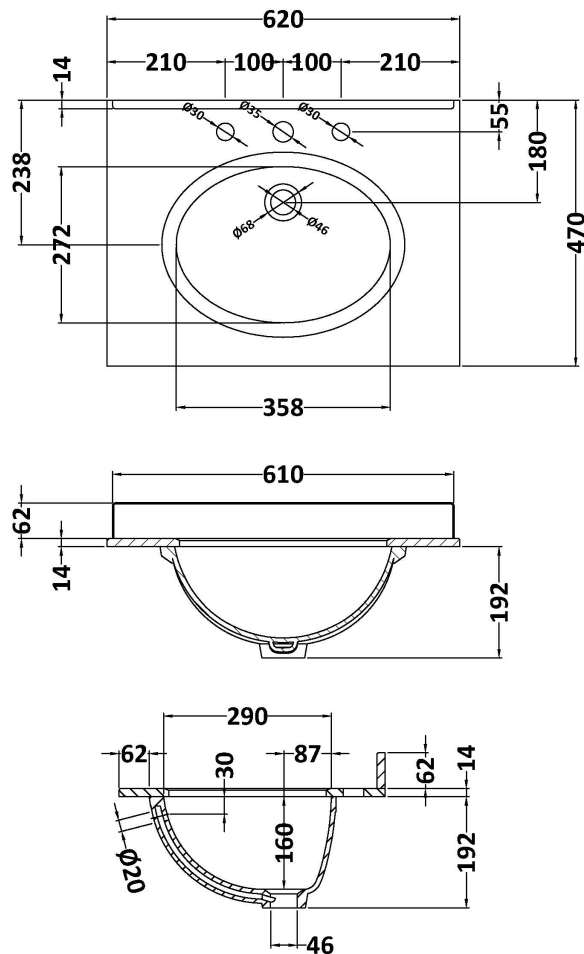

Packaging Dimensions

Height (mm):	465
Width (mm):	625
Depth (mm):	480
Gross Weight (kg):	19.5

Packaging Data

Box Colour:	Brown Cardboard Box
Box Qty:	1
Label Size:	100 x 50
Label Colour:	White Label
Label Qty:	2

Outer Box Dimensions (If Applicable)

Height (mm):	
Width (mm):	
Depth (mm):	
Gross Weight (kg):	
Barcode:	5056462643274

Product Details

Country of Origin:	China
Fitting Instruction:	No
CE & UKCA:	N/A
FSC Certified Materials:	Yes
Colour:	Satin Grey
Construction Method:	Cam & Wood Dowel
Construction Type:	Rigid
Cabinet Finish:	MFC Painted Matt
Fascia Finish:	Mdf Painted Matt
Cabinet Thickness (mm):	18
Fascia Thickness (mm):	18
Drawer Included:	Yes
Drawer Type:	80mm High Metal S/C Inc Galler
No of Shelves:	Not Applicable
Hinge Type:	Not Applicable
Hinge Included:	Not Applicable
Adjustable Legs:	No, Not Required
Fixings Included:	Yes
Handle Style:	Traditional
Waste Shroud:	Yes
Handle Included:	Yes, Supplied
Handle Type:	Knob

Sales Code: LOM224

Description: 600 Single Bowl Marble Top 3Th

Product Dimensions

Height (mm):	268
Width (mm):	620
Depth (mm):	463
Nett Weight (kg):	13.5

Packaging Dimensions

Height (mm):	310
Width (mm):	700
Depth (mm):	550
Gross Weight (kg):	14

Packaging Data

Box Colour:	White Cardboard Box
Box Qty:	1
Label Size:	100 x 50
Label Colour:	White Label
Label Qty:	2

Outer Box Dimensions (If Applicable)

Height (mm):	
Width (mm):	
Depth (mm):	
Gross Weight (kg):	
Barcode:	5056211818991