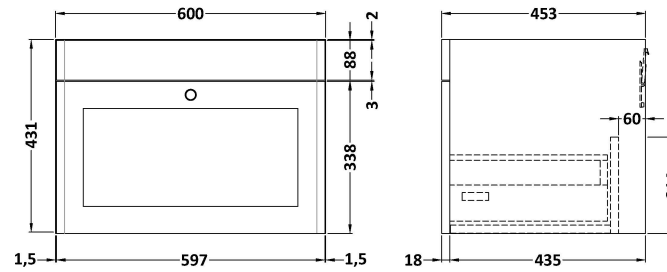

Sales Code: CLC294BR3

Description: 600 W/H 1-Drawer Unit & Marble Top 3Th

Packaging Details

Barcode: 5056678417645

Sales Code: CLA294

Description: 600 W/H 1-Drawer Unit (431X600x453)

Product Dimensions

Height (mm):	431
Width (mm):	600
Depth (mm):	453
Nett Weight (kg):	19

Packaging Dimensions

Height (mm):	465
Width (mm):	625
Depth (mm):	480
Gross Weight (kg):	19.5

Packaging Data

Box Colour:	Brown Cardboard Box
Box Qty:	1
Label Size:	100 x 50
Label Colour:	White Label
Label Qty:	2

Sales Code: LOM224

Description: 600 Single Bowl Marble Top 3Th

Product Dimensions

Height (mm):	268
Width (mm):	620
Depth (mm):	463
Nett Weight (kg):	13.5

Packaging Dimensions

Height (mm):	310
Width (mm):	700
Depth (mm):	550
Gross Weight (kg):	14

Packaging Data

Box Colour:	White Cardboard Box
Box Qty:	1
Label Size:	100 x 50
Label Colour:	White Label
Label Qty:	2

Outer Box Dimensions (If Applicable)

Height (mm):	
Width (mm):	
Depth (mm):	
Gross Weight (kg):	
Barcode:	5056211818991