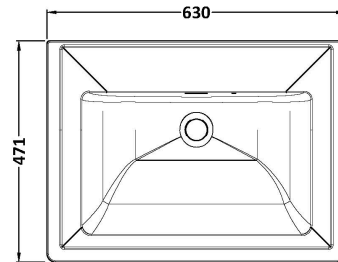

Sales Code: CLC1425H

Description: 600 F/S 2-Door Unit & Basin 0Th

Packaging Details

Barcode: 5056678432778

Sales Code: CLA1425

Description: 600 F/S 2-Door Unit (800X600x453)

Product Dimensions

Height (mm):	800
Width (mm):	600
Depth (mm):	453
Nett Weight (kg):	25.3

Packaging Dimensions

Height (mm):	835
Width (mm):	625
Depth (mm):	480
Gross Weight (kg):	25.8

Packaging Data

Box Colour:	Brown Cardboard Box
Box Qty:	1
Label Size:	100 x 50
Label Colour:	White Label
Label Qty:	2

Outer Box Dimensions (If Applicable)

Height (mm):	
Width (mm):	
Depth (mm):	
Gross Weight (kg):	
Barcode:	5056462643175

Product Details

Country of Origin:	China
Fitting Instruction:	No
CE & UKCA:	N/A
FSC Certified Materials:	Yes
Colour:	Satin Anthracite
Construction Method:	Cam & Wood Dowel
Construction Type:	Rigid
Cabinet Finish:	MFC Painted Matt
Fascia Finish:	Mdf Painted Matt
Cabinet Thickness (mm):	18
Fascia Thickness (mm):	18
Drawer Included:	No
Drawer Type:	Not Applicable
No of Shelves:	1
Hinge Type:	95 Degree Clip-On Soft Close
Hinge Included:	Yes, Supplied
Adjustable Legs:	No, Not Required
Fixings Included:	Yes
Handle Style:	Traditional
Waste Shroud:	Not Applicable
Handle Included:	Yes, Supplied
Handle Type:	Knob

Sales Code: CBM513

Description: 600 Classic Basin (640X472x185) 0Th

Product Dimensions

Height (mm):	190
Width (mm):	630
Depth (mm):	471
Nett Weight (kg):	17

Packaging Dimensions

Height (mm):	490
Width (mm):	650
Depth (mm):	220
Gross Weight (kg):	17.3