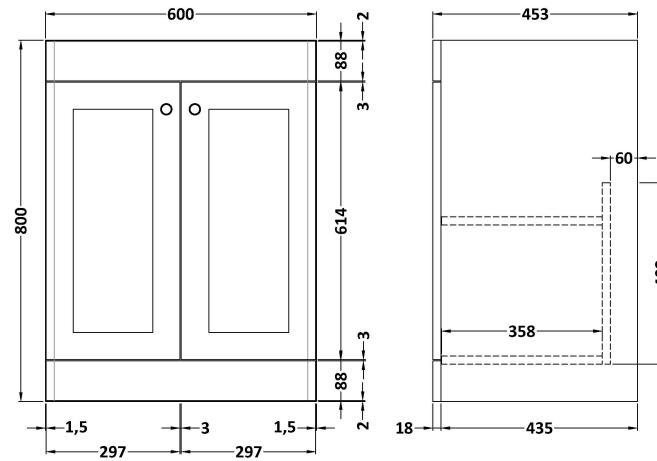

Sales Code: CLC1425H

Description: 600 F/S 2-Door Unit & Basin 0Th

Packaging Details

Barcode: 5056678432778

Sales Code: CLA1425

Description: 600 F/S 2-Door Unit (800X600x453)

Product Dimensions

Height (mm):	800
Width (mm):	600
Depth (mm):	453
Nett Weight (kg):	25.3

Packaging Dimensions

Height (mm):	835
Width (mm):	625
Depth (mm):	480
Gross Weight (kg):	25.8

Packaging Data

Box Colour:	Brown Cardboard Box
Box Qty:	1
Label Size:	100 x 50
Label Colour:	White Label
Label Qty:	2

Sales Code: CBM513

Description: 600 Classic Basin (640X472x185) 0Th

Product Dimensions

Height (mm):	190
Width (mm):	630
Depth (mm):	471
Nett Weight (kg):	17

Packaging Dimensions

Height (mm):	490
Width (mm):	650
Depth (mm):	220
Gross Weight (kg):	17.3

Packaging Data

Box Colour:	Brown Cardboard Box - Printed
Box Qty:	1
Label Size:	100 x 50
Label Colour:	White Label
Label Qty:	2

Outer Box Dimensions (If Applicable)

Height (mm):	
Width (mm):	
Depth (mm):	
Gross Weight (kg):	
Barcode:	5056678431191