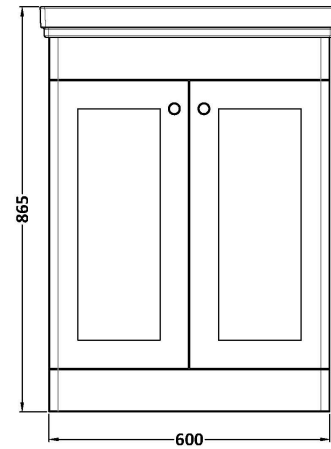

Sales Code: CLC1425H

Description: 600 F/S 2-Door Unit & Basin 0Th

Packaging Details

Barcode: 5056678432778

Sales Code: CLA1425

Description: 600 F/S 2-Door Unit (800X600x453)

Product Dimensions

Height (mm):	800
Width (mm):	600
Depth (mm):	453
Nett Weight (kg):	25.3

Packaging Dimensions

Height (mm):	835
Width (mm):	625
Depth (mm):	480
Gross Weight (kg):	25.8

Packaging Data

Box Colour:	Brown Cardboard Box
Box Qty:	1
Label Size:	100 x 50
Label Colour:	White Label
Label Qty:	2

Outer Box Dimensions (If Applicable)

Height (mm):	
Width (mm):	
Depth (mm):	
Gross Weight (kg):	
Barcode:	5056462643175

Product Details

Country of Origin:	China
Fitting Instruction:	No
CE & UKCA:	N/A
FSC Certified Materials:	Yes
Colour:	Satin Anthracite
Construction Method:	Cam & Wood Dowel
Construction Type:	Rigid
Cabinet Finish:	MFC Painted Matt
Fascia Finish:	Mdf Painted Matt
Cabinet Thickness (mm):	18
Fascia Thickness (mm):	18
Drawer Included:	No
Drawer Type:	Not Applicable
No of Shelves:	1
Hinge Type:	95 Degree Clip-On Soft Close
Hinge Included:	Yes, Supplied
Adjustable Legs:	No, Not Required
Fixings Included:	Yes
Handle Style:	Traditional
Waste Shroud:	Not Applicable
Handle Included:	Yes, Supplied
Handle Type:	Knob

Sales Code: CBM513

Description: 600 Classic Basin (640X472x185) 0Th

Product Dimensions

Height (mm):	190
Width (mm):	630
Depth (mm):	471
Nett Weight (kg):	17

Packaging Dimensions

Height (mm):	490
Width (mm):	650
Depth (mm):	220
Gross Weight (kg):	17.3