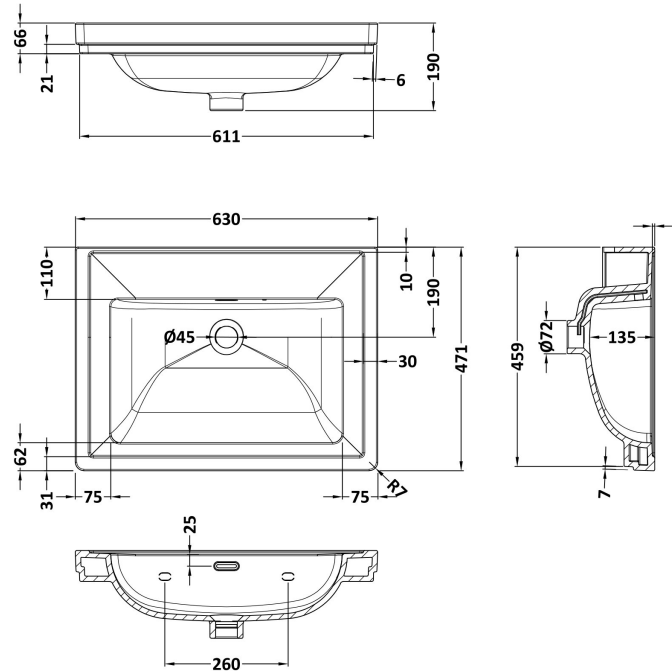

Packaging Dimensions

Height (mm):	835
Width (mm):	625
Depth (mm):	480
Gross Weight (kg):	25.8

Packaging Data

Box Colour:	Brown Cardboard Box
Box Qty:	1
Label Size:	100 x 50
Label Colour:	White Label
Label Qty:	2

Outer Box Dimensions (If Applicable)

Height (mm):	
Width (mm):	
Depth (mm):	
Gross Weight (kg):	
Barcode:	5056462643175

Product Details

Country of Origin:	China
Fitting Instruction:	No
CE & UKCA:	N/A
FSC Certified Materials:	Yes
Colour:	Satin Anthracite
Construction Method:	Cam & Wood Dowel
Construction Type:	Rigid
Cabinet Finish:	MFC Painted Matt
Fascia Finish:	Mdf Painted Matt
Cabinet Thickness (mm):	18
Fascia Thickness (mm):	18
Drawer Included:	No
Drawer Type:	Not Applicable
No of Shelves:	1
Hinge Type:	95 Degree Clip-On Soft Close
Hinge Included:	Yes, Supplied
Adjustable Legs:	No, Not Required
Fixings Included:	Yes
Handle Style:	Traditional
Waste Shroud:	Not Applicable
Handle Included:	Yes, Supplied
Handle Type:	Knob

Sales Code: CBM513

Description: 600 Classic Basin (640X472x185) 0Th

Product Dimensions

Height (mm):	190
Width (mm):	630
Depth (mm):	471
Nett Weight (kg):	17

Packaging Dimensions

Height (mm):	490
Width (mm):	650
Depth (mm):	220
Gross Weight (kg):	17.3

Packaging Data

Box Colour:	Brown Cardboard Box - Printed
Box Qty:	1
Label Size:	100 x 50
Label Colour:	White Label
Label Qty:	2

Outer Box Dimensions (If Applicable)

Height (mm):	
Width (mm):	
Depth (mm):	
Gross Weight (kg):	
Barcode:	5056678431191