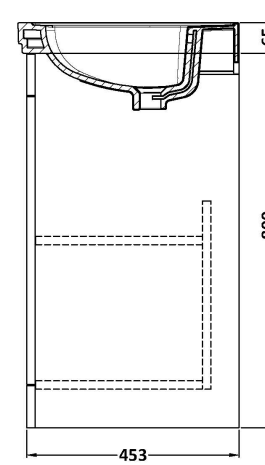

Sales Code: CLC1425H

Description: 600 F/S 2-Door Unit & Basin 0Th

Packaging Details

Barcode: 5056678432778

Sales Code: CLA1425

Description: 600 F/S 2-Door Unit (800X600x453)

Product Dimensions

Height (mm):	800
Width (mm):	600
Depth (mm):	453
Nett Weight (kg):	25.3

Packaging Dimensions

Height (mm):	835
Width (mm):	625
Depth (mm):	480
Gross Weight (kg):	25.8

Packaging Data

Box Colour:	Brown Cardboard Box
Box Qty:	1
Label Size:	100 x 50
Label Colour:	White Label
Label Qty:	2

Outer Box Dimensions (If Applicable)

Height (mm):	
Width (mm):	
Depth (mm):	
Gross Weight (kg):	
Barcode:	5056462643175

Product Details

Country of Origin:	China
Fitting Instruction:	No
CE & UKCA:	N/A
FSC Certified Materials:	Yes
Colour:	Satin Anthracite
Construction Method:	Cam & Wood Dowel
Construction Type:	Rigid
Cabinet Finish:	MFC Painted Matt
Fascia Finish:	Mdf Painted Matt
Cabinet Thickness (mm):	18
Fascia Thickness (mm):	18
Drawer Included:	No
Drawer Type:	Not Applicable
No of Shelves:	1
Hinge Type:	95 Degree Clip-On Soft Close
Hinge Included:	Yes, Supplied
Adjustable Legs:	No, Not Required
Fixings Included:	Yes
Handle Style:	Traditional
Waste Shroud:	Not Applicable
Handle Included:	Yes, Supplied
Handle Type:	Knob

Sales Code: CBM513

Description: 600 Classic Basin (640X472x185) 0Th

Product Dimensions

Height (mm):	190
Width (mm):	630
Depth (mm):	471
Nett Weight (kg):	17

Packaging Dimensions

Height (mm):	490
Width (mm):	650
Depth (mm):	220
Gross Weight (kg):	17.3