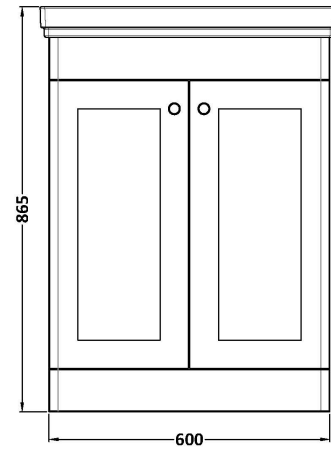

### Packaging Details

Barcode: 5056678432761

Sales Code: CLA825

Description: 600 F/S 2-Door Unit (800X600x453)

### Product Dimensions

Height (mm):	800
Width (mm):	600
Depth (mm):	453
Nett Weight (kg):	25.3

### Packaging Dimensions

Height (mm):	835
Width (mm):	625
Depth (mm):	480
Gross Weight (kg):	25.8

### Outer Box Dimensions (If Applicable)

Height (mm):	
Width (mm):	
Depth (mm):	
Gross Weight (kg):	
Barcode:	5056462643168