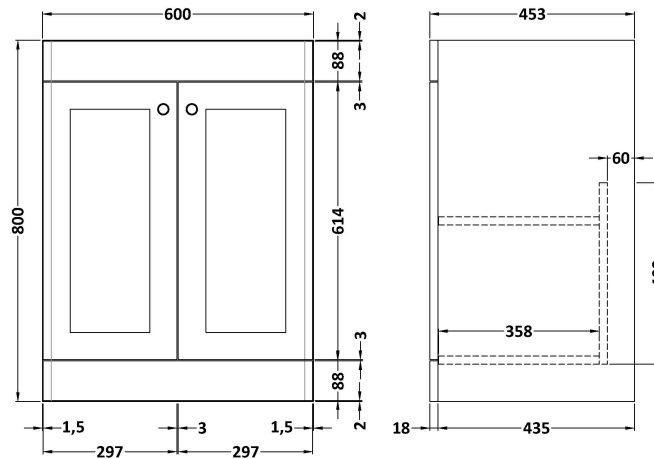

### Product Dimensions

Height (mm):	800
Width (mm):	600
Depth (mm):	453
Nett Weight (kg):	25.3

### Packaging Dimensions

Height (mm):	835
Width (mm):	625
Depth (mm):	480
Gross Weight (kg):	25.8

### Outer Box Dimensions (If Applicable)

Height (mm):	
Width (mm):	
Depth (mm):	
Gross Weight (kg):	
Barcode:	5056462643168

Sales Code: CBM513

Description: 600 Classic Basin (640X472x185) 0Th

**Product Dimensions**

Height (mm):	190
Width (mm):	630
Depth (mm):	471
Nett Weight (kg):	17

**Packaging Dimensions**

Height (mm):	490
Width (mm):	650
Depth (mm):	220
Gross Weight (kg):	17.3