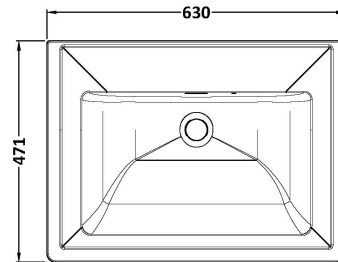

Sales Code: CLC825H

Description: 600 F/S 2-Door Unit & Basin 0Th

Packaging Details

Barcode: 5056678432761