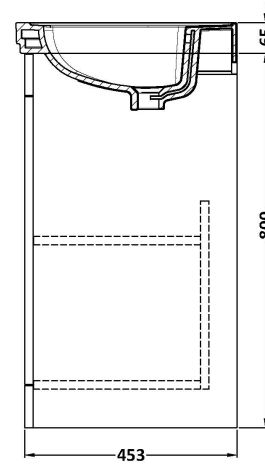

### Packaging Details

Barcode: 5056678432761

Sales Code: CLA825

Description: 600 F/S 2-Door Unit (800X600x453)

### Product Dimensions

Height (mm):	800
Width (mm):	600
Depth (mm):	453
Nett Weight (kg):	25.3

### Packaging Dimensions

Height (mm):	835
Width (mm):	625
Depth (mm):	480
Gross Weight (kg):	25.8

### Outer Box Dimensions (If Applicable)

Height (mm):	
Width (mm):	
Depth (mm):	
Gross Weight (kg):	
Barcode:	5056462643168