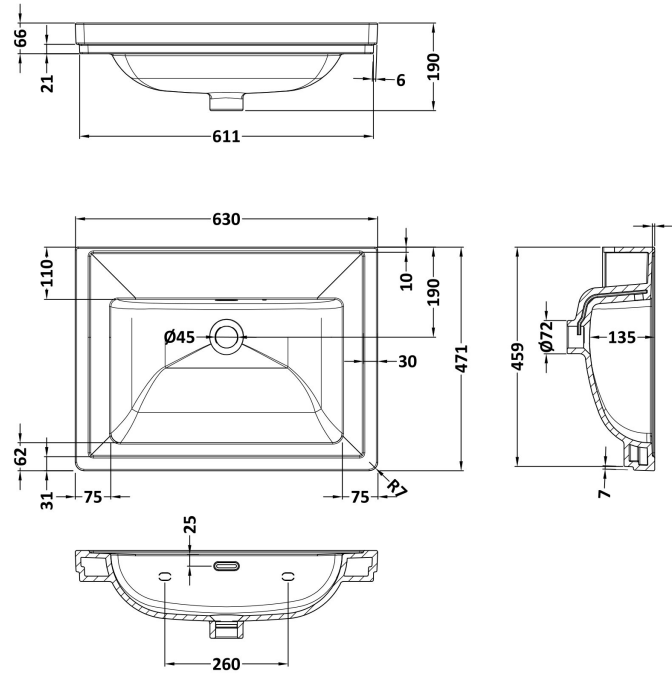

### Product Dimensions

Height (mm):	800
Width (mm):	600
Depth (mm):	453
Nett Weight (kg):	25.3

### Packaging Dimensions

Height (mm):	835
Width (mm):	625
Depth (mm):	480
Gross Weight (kg):	25.8

### Outer Box Dimensions (If Applicable)

Height (mm):	
Width (mm):	
Depth (mm):	
Gross Weight (kg):	
Barcode:	5056462643168

Sales Code: CBM513

Description: 600 Classic Basin (640X472x185) 0Th

**Product Dimensions**

Height (mm):	190
Width (mm):	630
Depth (mm):	471
Nett Weight (kg):	17

**Packaging Dimensions**

Height (mm):	490
Width (mm):	650
Depth (mm):	220
Gross Weight (kg):	17.3