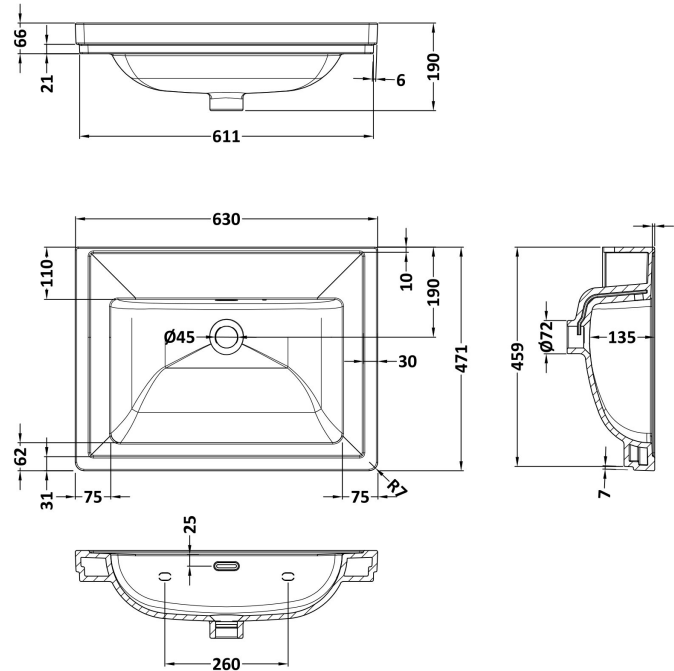

Packaging Dimensions

Height (mm):	835
Width (mm):	625
Depth (mm):	480
Gross Weight (kg):	25.8

Packaging Data

Box Colour:	Brown Cardboard Box
Box Qty:	1
Label Size:	100 x 50
Label Colour:	White Label
Label Qty:	2

Outer Box Dimensions (If Applicable)

Height (mm):	
Width (mm):	
Depth (mm):	
Gross Weight (kg):	
Barcode:	5056462643144

Product Details

Country of Origin:	China
Fitting Instruction:	No
CE & UKCA:	N/A
FSC Certified Materials:	Yes
Colour:	Satin White
Construction Method:	Cam & Wood Dowel
Construction Type:	Rigid
Cabinet Finish:	MFC Painted Matt
Fascia Finish:	Mdf Painted Matt
Cabinet Thickness (mm):	18
Fascia Thickness (mm):	18
Drawer Included:	No
Drawer Type:	Not Applicable
No of Shelves:	1
Hinge Type:	95 Degree Clip-On Soft Close
Hinge Included:	Yes, Supplied
Adjustable Legs:	No, Not Required
Fixings Included:	Yes
Handle Style:	Traditional
Waste Shroud:	Not Applicable
Handle Included:	Yes, Supplied
Handle Type:	Knob

Sales Code: CBM513

Description: 600 Classic Basin (640X472x185) 0Th

Product Dimensions

Height (mm):	190
Width (mm):	630
Depth (mm):	471
Nett Weight (kg):	17

Packaging Dimensions

Height (mm):	490
Width (mm):	650
Depth (mm):	220
Gross Weight (kg):	17.3

Packaging Data

Box Colour:	Brown Cardboard Box - Printed
Box Qty:	1
Label Size:	100 x 50
Label Colour:	White Label
Label Qty:	2

Outer Box Dimensions (If Applicable)

Height (mm):	
Width (mm):	
Depth (mm):	
Gross Weight (kg):	
Barcode:	5056678431191