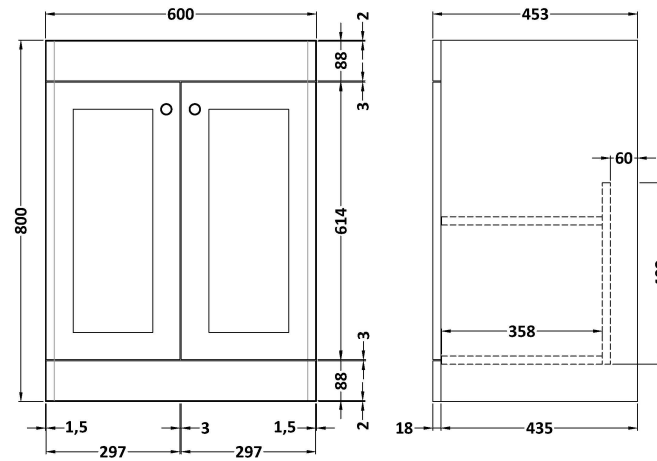

Sales Code: CLC125H

Description: 600 F/S 2-Door Unit & Basin 0Th

Packaging Details

Barcode: 5056678432747

Sales Code: CLA125

Description: 600 F/S 2-Door Unit (800X600x453)

Product Dimensions

Height (mm):	800
Width (mm):	600
Depth (mm):	453
Nett Weight (kg):	25.3

Packaging Dimensions

Height (mm):	835
Width (mm):	625
Depth (mm):	480
Gross Weight (kg):	25.8

Packaging Data

Box Colour:	Brown Cardboard Box
Box Qty:	1
Label Size:	100 x 50
Label Colour:	White Label
Label Qty:	2

Sales Code: CBM513

Description: 600 Classic Basin (640X472x185) 0Th

Product Dimensions

Height (mm):	190
Width (mm):	630
Depth (mm):	471
Nett Weight (kg):	17

Packaging Dimensions

Height (mm):	490
Width (mm):	650
Depth (mm):	220
Gross Weight (kg):	17.3

Packaging Data

Box Colour:	Brown Cardboard Box - Printed
Box Qty:	1
Label Size:	100 x 50
Label Colour:	White Label
Label Qty:	2

Outer Box Dimensions (If Applicable)

Height (mm):	
Width (mm):	
Depth (mm):	
Gross Weight (kg):	
Barcode:	5056678431191