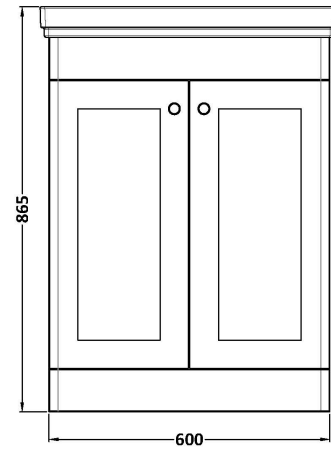

Sales Code: CLC125H

Description: 600 F/S 2-Door Unit & Basin 0Th

Packaging Details

Barcode: 5056678432747

Sales Code: CLA125

Description: 600 F/S 2-Door Unit (800X600x453)

Product Dimensions

Height (mm):	800
Width (mm):	600
Depth (mm):	453
Nett Weight (kg):	25.3

Packaging Dimensions

Height (mm):	835
Width (mm):	625
Depth (mm):	480
Gross Weight (kg):	25.8

Packaging Data

Box Colour:	Brown Cardboard Box
Box Qty:	1
Label Size:	100 x 50
Label Colour:	White Label
Label Qty:	2

Outer Box Dimensions (If Applicable)

Height (mm):	
Width (mm):	
Depth (mm):	
Gross Weight (kg):	
Barcode:	5056462643144

Product Details

Country of Origin:	China
Fitting Instruction:	No
CE & UKCA:	N/A
FSC Certified Materials:	Yes
Colour:	Satin White
Construction Method:	Cam & Wood Dowel
Construction Type:	Rigid
Cabinet Finish:	MFC Painted Matt
Fascia Finish:	Mdf Painted Matt
Cabinet Thickness (mm):	18
Fascia Thickness (mm):	18
Drawer Included:	No
Drawer Type:	Not Applicable
No of Shelves:	1
Hinge Type:	95 Degree Clip-On Soft Close
Hinge Included:	Yes, Supplied
Adjustable Legs:	No, Not Required
Fixings Included:	Yes
Handle Style:	Traditional
Waste Shroud:	Not Applicable
Handle Included:	Yes, Supplied
Handle Type:	Knob

Sales Code: CBM513

Description: 600 Classic Basin (640X472x185) 0Th

Product Dimensions

Height (mm):	190
Width (mm):	630
Depth (mm):	471
Nett Weight (kg):	17

Packaging Dimensions

Height (mm):	490
Width (mm):	650
Depth (mm):	220
Gross Weight (kg):	17.3