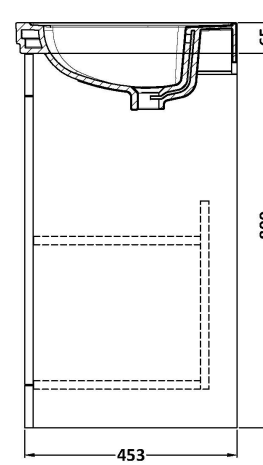

Sales Code: CLC125H

Description: 600 F/S 2-Door Unit & Basin 0Th

Packaging Details

Barcode: 5056678432747

Sales Code: CLA125

Description: 600 F/S 2-Door Unit (800X600x453)

Product Dimensions

Height (mm):	800
Width (mm):	600
Depth (mm):	453
Nett Weight (kg):	25.3

Packaging Dimensions

Height (mm):	835
Width (mm):	625
Depth (mm):	480
Gross Weight (kg):	25.8

Packaging Data

Box Colour:	Brown Cardboard Box
Box Qty:	1
Label Size:	100 x 50
Label Colour:	White Label
Label Qty:	2

Outer Box Dimensions (If Applicable)

Height (mm):	
Width (mm):	
Depth (mm):	
Gross Weight (kg):	
Barcode:	5056462643144

Product Details

Country of Origin:	China
Fitting Instruction:	No
CE & UKCA:	N/A
FSC Certified Materials:	Yes
Colour:	Satin White
Construction Method:	Cam & Wood Dowel
Construction Type:	Rigid
Cabinet Finish:	MFC Painted Matt
Fascia Finish:	Mdf Painted Matt
Cabinet Thickness (mm):	18
Fascia Thickness (mm):	18
Drawer Included:	No
Drawer Type:	Not Applicable
No of Shelves:	1
Hinge Type:	95 Degree Clip-On Soft Close
Hinge Included:	Yes, Supplied
Adjustable Legs:	No, Not Required
Fixings Included:	Yes
Handle Style:	Traditional
Waste Shroud:	Not Applicable
Handle Included:	Yes, Supplied
Handle Type:	Knob

Sales Code: CBM513

Description: 600 Classic Basin (640X472x185) 0Th

Product Dimensions

Height (mm):	190
Width (mm):	630
Depth (mm):	471
Nett Weight (kg):	17

Packaging Dimensions

Height (mm):	490
Width (mm):	650
Depth (mm):	220
Gross Weight (kg):	17.3