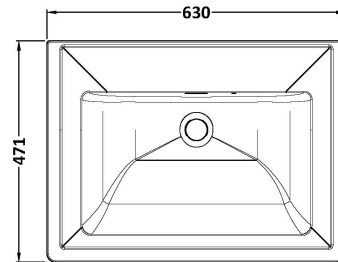

Sales Code: CLC125H

Description: 600 F/S 2-Door Unit & Basin 0Th

Packaging Details

Barcode: 5056678432747

Sales Code: CLA125

Description: 600 F/S 2-Door Unit (800X600x453)

Product Dimensions

Height (mm):	800
Width (mm):	600
Depth (mm):	453
Nett Weight (kg):	25.3

Packaging Dimensions

Height (mm):	835
Width (mm):	625
Depth (mm):	480
Gross Weight (kg):	25.8

Packaging Data

Box Colour:	Brown Cardboard Box
Box Qty:	1
Label Size:	100 x 50
Label Colour:	White Label
Label Qty:	2

Outer Box Dimensions (If Applicable)

Height (mm):	
Width (mm):	
Depth (mm):	
Gross Weight (kg):	
Barcode:	5056462643144

Product Details

Country of Origin:	China
Fitting Instruction:	No
CE & UKCA:	N/A
FSC Certified Materials:	Yes
Colour:	Satin White
Construction Method:	Cam & Wood Dowel
Construction Type:	Rigid
Cabinet Finish:	MFC Painted Matt
Fascia Finish:	Mdf Painted Matt
Cabinet Thickness (mm):	18
Fascia Thickness (mm):	18
Drawer Included:	No
Drawer Type:	Not Applicable
No of Shelves:	1
Hinge Type:	95 Degree Clip-On Soft Close
Hinge Included:	Yes, Supplied
Adjustable Legs:	No, Not Required
Fixings Included:	Yes
Handle Style:	Traditional
Waste Shroud:	Not Applicable
Handle Included:	Yes, Supplied
Handle Type:	Knob

Sales Code: CBM513

Description: 600 Classic Basin (640X472x185) 0Th

Product Dimensions

Height (mm):	190
Width (mm):	630
Depth (mm):	471
Nett Weight (kg):	17

Packaging Dimensions

Height (mm):	490
Width (mm):	650
Depth (mm):	220
Gross Weight (kg):	17.3