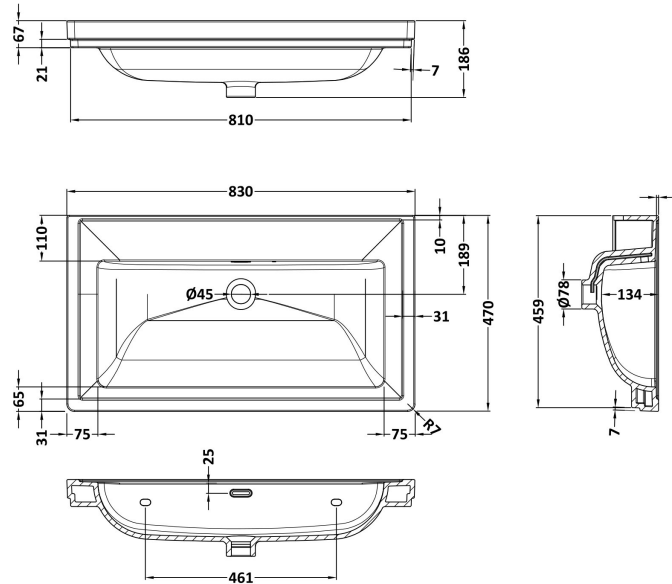

### Product Dimensions

Height (mm):	800
Width (mm):	800
Depth (mm):	453
Nett Weight (kg):	30.5

### Packaging Dimensions

Height (mm):	835
Width (mm):	825
Depth (mm):	480
Gross Weight (kg):	31

### Outer Box Dimensions (If Applicable)

Height (mm):	
Width (mm):	
Depth (mm):	
Gross Weight (kg):	
Barcode:	5056462643199

Sales Code: CBM515

Description: 800 Classic Basin (840X472x185) 0Th

**Product Dimensions**

Height (mm):	186
Width (mm):	830
Depth (mm):	470
Nett Weight (kg):	22.2

**Packaging Dimensions**

Height (mm):	490
Width (mm):	850
Depth (mm):	220
Gross Weight (kg):	22.5