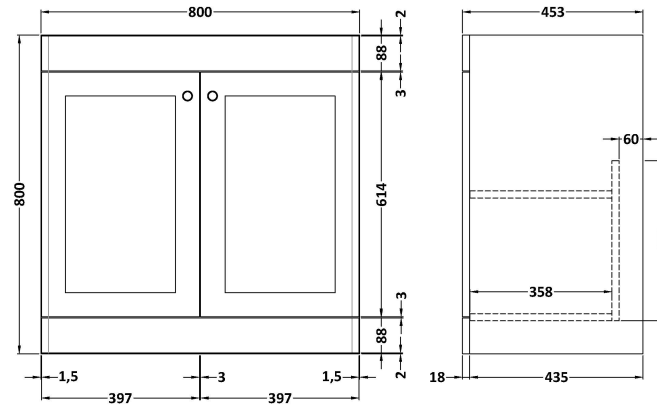

### Product Dimensions

Height (mm):	800
Width (mm):	800
Depth (mm):	453
Nett Weight (kg):	30.5

### Packaging Dimensions

Height (mm):	835
Width (mm):	825
Depth (mm):	480
Gross Weight (kg):	31

### Outer Box Dimensions (If Applicable)

Height (mm):	
Width (mm):	
Depth (mm):	
Gross Weight (kg):	
Barcode:	5056462643199

Sales Code: CBM515

Description: 800 Classic Basin (840X472x185) 0Th

**Product Dimensions**

Height (mm):	186
Width (mm):	830
Depth (mm):	470
Nett Weight (kg):	22.2

**Packaging Dimensions**

Height (mm):	490
Width (mm):	850
Depth (mm):	220
Gross Weight (kg):	22.5