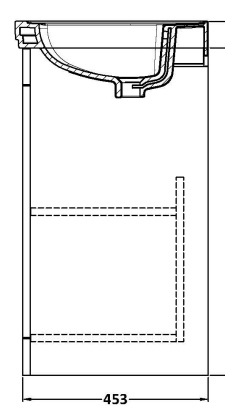

Sales Code: CLC226H

Description: 800 F/S 2-Door Unit & Basin 0Th

Packaging Details

Barcode: 5056678432792