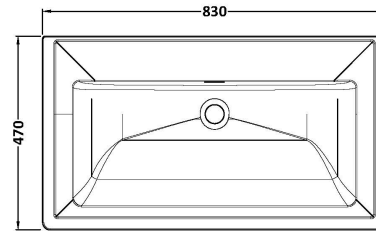

Sales Code: CLC226H

Description: 800 F/S 2-Door Unit & Basin 0Th

Packaging Details

Barcode: 5056678432792