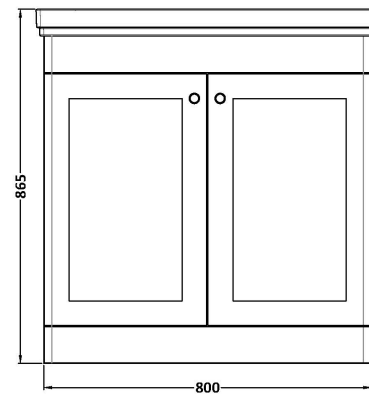

### Packaging Details

Barcode: 5056678432792

Sales Code: CLA226

Description: 800 F/S 2-Door Unit (800X800 X453)

### Product Dimensions

Height (mm):	800
Width (mm):	800
Depth (mm):	453
Nett Weight (kg):	30.5

### Packaging Dimensions

Height (mm):	835
Width (mm):	825
Depth (mm):	480
Gross Weight (kg):	31

### Outer Box Dimensions (If Applicable)

Height (mm):	
Width (mm):	
Depth (mm):	
Gross Weight (kg):	
Barcode:	5056462643199