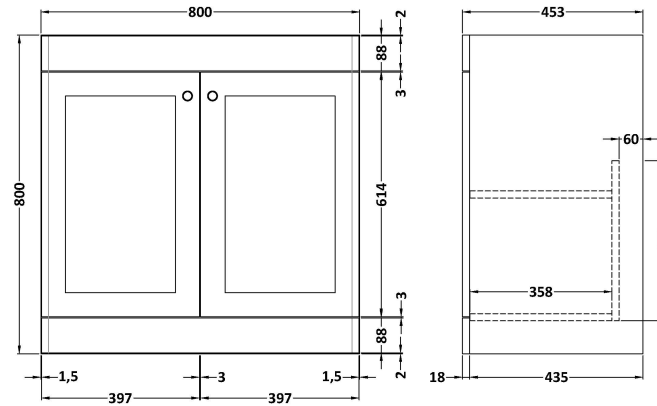

Sales Code: CLC126H

Description: 800 F/S 2-Door Unit & Basin 0Th

Packaging Details

Barcode: 5056678432785

Sales Code: CLA126

Description: 800 F/S 2-Door Unit (800X800 X453)

Product Dimensions

Height (mm):	800
Width (mm):	800
Depth (mm):	453
Nett Weight (kg):	30.5

Packaging Dimensions

Height (mm):	835
Width (mm):	825
Depth (mm):	480
Gross Weight (kg):	31

Packaging Data

Box Colour:	Brown Cardboard Box
Box Qty:	1
Label Size:	100 x 50
Label Colour:	White Label
Label Qty:	2

Sales Code: CBM515

Description: 800 Classic Basin (840X472x185) 0Th

Product Dimensions

Height (mm):	186
Width (mm):	830
Depth (mm):	470
Nett Weight (kg):	22.2

Packaging Dimensions

Height (mm):	490
Width (mm):	850
Depth (mm):	220
Gross Weight (kg):	22.5

Packaging Data

Box Colour:	Brown Cardboard Box - Printed
Box Qty:	1
Label Size:	100 x 50
Label Colour:	White Label
Label Qty:	2

Outer Box Dimensions (If Applicable)

Height (mm):	
Width (mm):	
Depth (mm):	
Gross Weight (kg):	
Barcode:	5056678431207