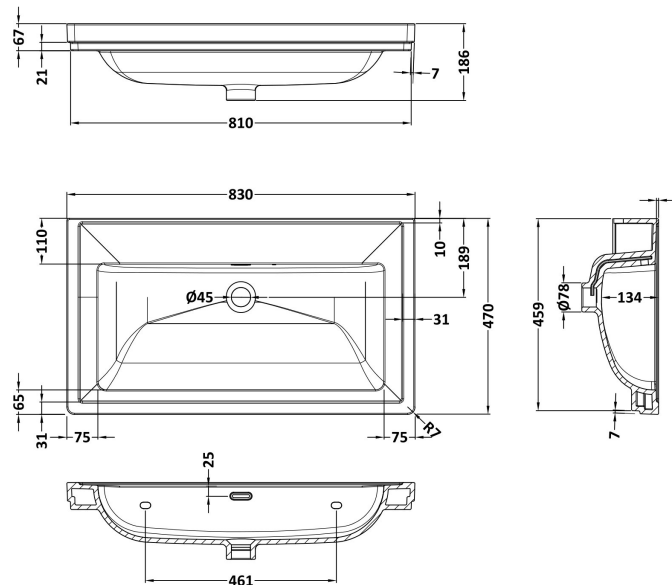

Packaging Dimensions

Height (mm):	835
Width (mm):	825
Depth (mm):	480
Gross Weight (kg):	31

Packaging Data

Box Colour:	Brown Cardboard Box
Box Qty:	1
Label Size:	100 x 50
Label Colour:	White Label
Label Qty:	2

Outer Box Dimensions (If Applicable)

Height (mm):	
Width (mm):	
Depth (mm):	
Gross Weight (kg):	
Barcode:	5056462643182

Product Details

Country of Origin:	China
Fitting Instruction:	No
CE & UKCA:	N/A
FSC Certified Materials:	Yes
Colour:	Satin White
Construction Method:	Cam & Wood Dowel
Construction Type:	Rigid
Cabinet Finish:	MFC Painted Matt
Fascia Finish:	Mdf Painted Matt
Cabinet Thickness (mm):	18
Fascia Thickness (mm):	18
Drawer Included:	No
Drawer Type:	Not Applicable
No of Shelves:	1
Hinge Type:	95 Degree Clip-On Soft Close
Hinge Included:	Yes, Supplied
Adjustable Legs:	No, Not Required
Fixings Included:	Yes
Handle Style:	Traditional
Waste Shroud:	Not Applicable
Handle Included:	Yes, Supplied
Handle Type:	Knob

Sales Code: CBM515

Description: 800 Classic Basin (840X472x185) 0Th

Product Dimensions

Height (mm):	186
Width (mm):	830
Depth (mm):	470
Nett Weight (kg):	22.2

Packaging Dimensions

Height (mm):	490
Width (mm):	850
Depth (mm):	220
Gross Weight (kg):	22.5

Packaging Data

Box Colour:	Brown Cardboard Box - Printed
Box Qty:	1
Label Size:	100 x 50
Label Colour:	White Label
Label Qty:	2

Outer Box Dimensions (If Applicable)

Height (mm):	
Width (mm):	
Depth (mm):	
Gross Weight (kg):	
Barcode:	5056678431207