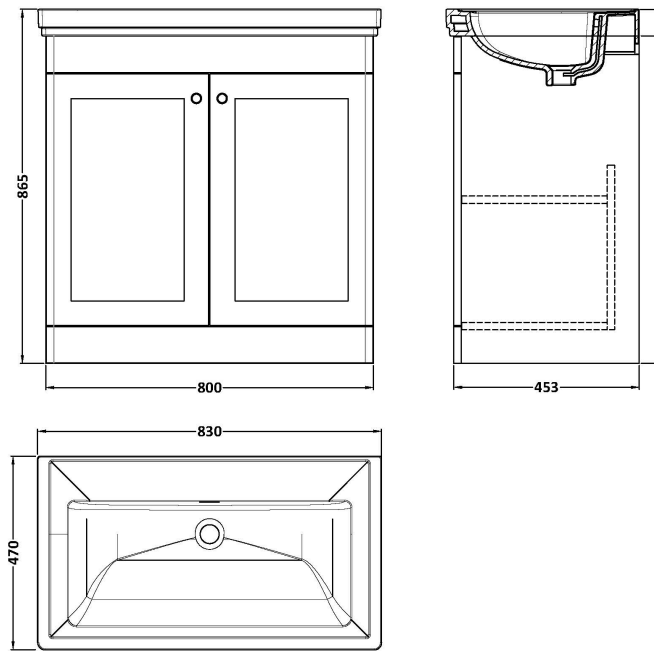

Sales Code: CLC126H

Description: 800 F/S 2-Door Unit & Basin 0Th

Packaging Details

Barcode: 5056678432785

Sales Code: CLA126

Description: 800 F/S 2-Door Unit (800X800 X453)

Product Dimensions

Height (mm):	800
Width (mm):	800
Depth (mm):	453
Nett Weight (kg):	30.5

Packaging Dimensions

Height (mm):	835
Width (mm):	825
Depth (mm):	480
Gross Weight (kg):	31

Packaging Data

Box Colour:	Brown Cardboard Box
Box Qty:	1
Label Size:	100 x 50
Label Colour:	White Label
Label Qty:	2

Outer Box Dimensions (If Applicable)

Height (mm):	
Width (mm):	
Depth (mm):	
Gross Weight (kg):	
Barcode:	5056462643182

Product Details

Country of Origin:	China
Fitting Instruction:	No
CE & UKCA:	N/A
FSC Certified Materials:	Yes
Colour:	Satin White
Construction Method:	Cam & Wood Dowel
Construction Type:	Rigid
Cabinet Finish:	MFC Painted Matt
Fascia Finish:	Mdf Painted Matt
Cabinet Thickness (mm):	18
Fascia Thickness (mm):	18
Drawer Included:	No
Drawer Type:	Not Applicable
No of Shelves:	1
Hinge Type:	95 Degree Clip-On Soft Close
Hinge Included:	Yes, Supplied
Adjustable Legs:	No, Not Required
Fixings Included:	Yes
Handle Style:	Traditional
Waste Shroud:	Not Applicable
Handle Included:	Yes, Supplied
Handle Type:	Knob

Sales Code: CBM515

Description: 800 Classic Basin (840X472x185) 0Th

Product Dimensions

Height (mm):	186
Width (mm):	830
Depth (mm):	470
Nett Weight (kg):	22.2

Packaging Dimensions

Height (mm):	490
Width (mm):	850
Depth (mm):	220
Gross Weight (kg):	22.5