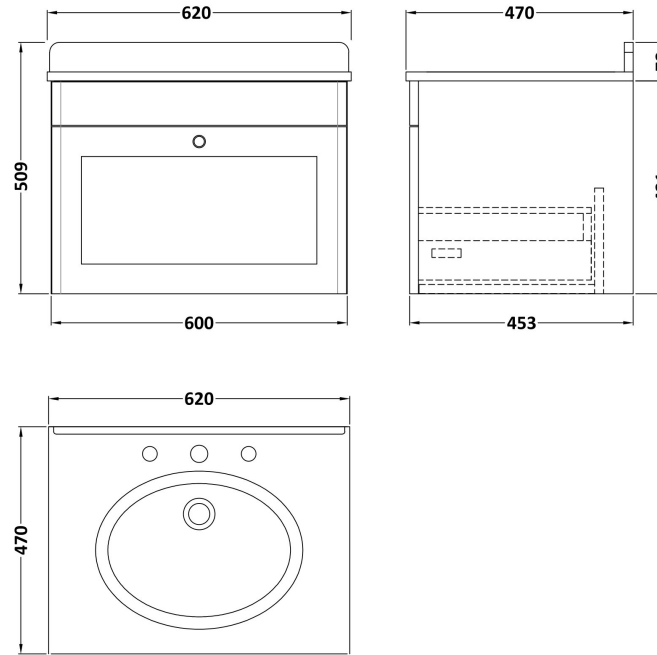

Sales Code: CLC1494GR3

Description: 600 W/H 1-Drawer Unit & Marble Top 3Th

Packaging Details

Barcode: 5056678417621

Sales Code: CLA1494

Description: 600 W/H 1-Drawer Unit (431X600x453)

Product Dimensions

Height (mm):	431
Width (mm):	600
Depth (mm):	453
Nett Weight (kg):	19

Packaging Dimensions

Height (mm):	465
Width (mm):	625
Depth (mm):	480
Gross Weight (kg):	19.5

Packaging Data

Box Colour:	Brown Cardboard Box
Box Qty:	1
Label Size:	100 x 50
Label Colour:	White Label
Label Qty:	2

Outer Box Dimensions (If Applicable)

Height (mm):	
Width (mm):	
Depth (mm):	
Gross Weight (kg):	
Barcode:	5056462643298

Product Details

Country of Origin:	China
Fitting Instruction:	No
CE & UKCA:	N/A
FSC Certified Materials:	Yes
Colour:	Satin Anthracite
Construction Method:	Cam & Wood Dowel
Construction Type:	Rigid
Cabinet Finish:	MFC Painted Matt
Fascia Finish:	Mdf Painted Matt
Cabinet Thickness (mm):	18
Fascia Thickness (mm):	18
Drawer Included:	Yes
Drawer Type:	80mm High Metal S/C Inc Galler
No of Shelves:	Not Applicable
Hinge Type:	Not Applicable
Hinge Included:	Not Applicable
Adjustable Legs:	No, Not Required
Fixings Included:	Yes
Handle Style:	Traditional
Waste Shroud:	Yes
Handle Included:	Yes, Supplied
Handle Type:	Knob

Sales Code: LOM226

Description: 600 Single Bowl Marble Top 3Th

Product Dimensions

Height (mm):	268
Width (mm):	620
Depth (mm):	463
Nett Weight (kg):	13.5

Packaging Dimensions

Height (mm):	310
Width (mm):	700
Depth (mm):	550
Gross Weight (kg):	14