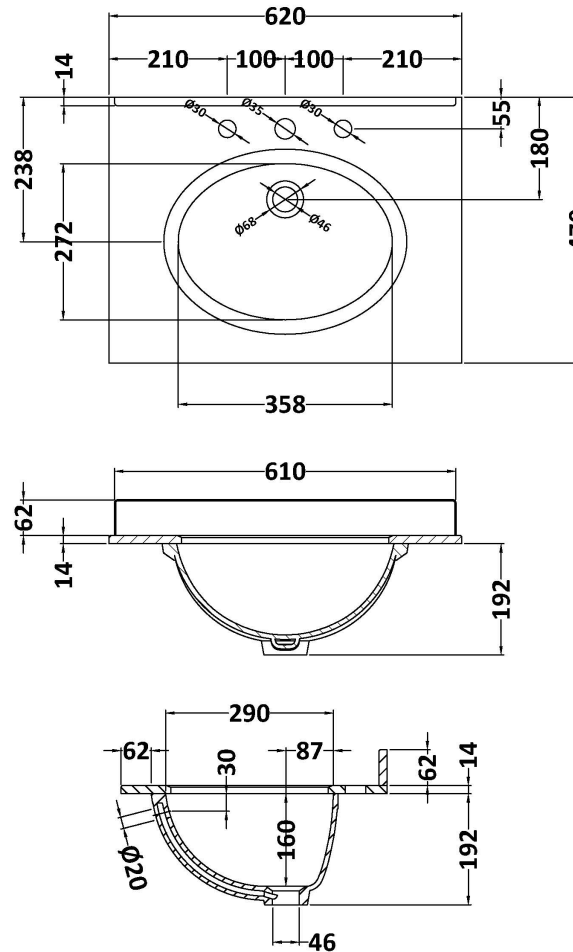

Packaging Dimensions

Height (mm):	465
Width (mm):	625
Depth (mm):	480
Gross Weight (kg):	19.5

Packaging Data

Box Colour:	Brown Cardboard Box
Box Qty:	1
Label Size:	100 x 50
Label Colour:	White Label
Label Qty:	2

Outer Box Dimensions (If Applicable)

Height (mm):	
Width (mm):	
Depth (mm):	
Gross Weight (kg):	
Barcode:	5056462643298

Product Details

Country of Origin:	China
Fitting Instruction:	No
CE & UKCA:	N/A
FSC Certified Materials:	Yes
Colour:	Satin Anthracite
Construction Method:	Cam & Wood Dowel
Construction Type:	Rigid
Cabinet Finish:	MFC Painted Matt
Fascia Finish:	Mdf Painted Matt
Cabinet Thickness (mm):	18
Fascia Thickness (mm):	18
Drawer Included:	Yes
Drawer Type:	80mm High Metal S/C Inc Galler
No of Shelves:	Not Applicable
Hinge Type:	Not Applicable
Hinge Included:	Not Applicable
Adjustable Legs:	No, Not Required
Fixings Included:	Yes
Handle Style:	Traditional
Waste Shroud:	Yes
Handle Included:	Yes, Supplied
Handle Type:	Knob

Sales Code: LOM226

Description: 600 Single Bowl Marble Top 3Th

Product Dimensions

Height (mm):	268
Width (mm):	620
Depth (mm):	463
Nett Weight (kg):	13.5

Packaging Dimensions

Height (mm):	310
Width (mm):	700
Depth (mm):	550
Gross Weight (kg):	14

Packaging Data

Box Colour:	White Cardboard Box
Box Qty:	1
Label Size:	100 x 50
Label Colour:	White Label
Label Qty:	2

Outer Box Dimensions (If Applicable)

Height (mm):	
Width (mm):	
Depth (mm):	
Gross Weight (kg):	
Barcode:	5056211819011