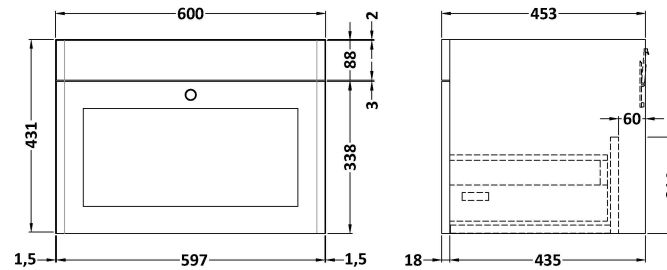

Sales Code: CLC1494GR3

Description: 600 W/H 1-Drawer Unit & Marble Top 3Th

Packaging Details

Barcode: 5056678417621

Sales Code: CLA1494

Description: 600 W/H 1-Drawer Unit (431X600x453)

Product Dimensions

Height (mm):	431
Width (mm):	600
Depth (mm):	453
Nett Weight (kg):	19

Packaging Dimensions

Height (mm):	465
Width (mm):	625
Depth (mm):	480
Gross Weight (kg):	19.5

Packaging Data

Box Colour:	Brown Cardboard Box
Box Qty:	1
Label Size:	100 x 50
Label Colour:	White Label
Label Qty:	2

Sales Code: LOM226

Description: 600 Single Bowl Marble Top 3Th

Product Dimensions

Height (mm):	268
Width (mm):	620
Depth (mm):	463
Nett Weight (kg):	13.5

Packaging Dimensions

Height (mm):	310
Width (mm):	700
Depth (mm):	550
Gross Weight (kg):	14

Packaging Data

Box Colour:	White Cardboard Box
Box Qty:	1
Label Size:	100 x 50
Label Colour:	White Label
Label Qty:	2

Outer Box Dimensions (If Applicable)

Height (mm):	
Width (mm):	
Depth (mm):	
Gross Weight (kg):	
Barcode:	5056211819011