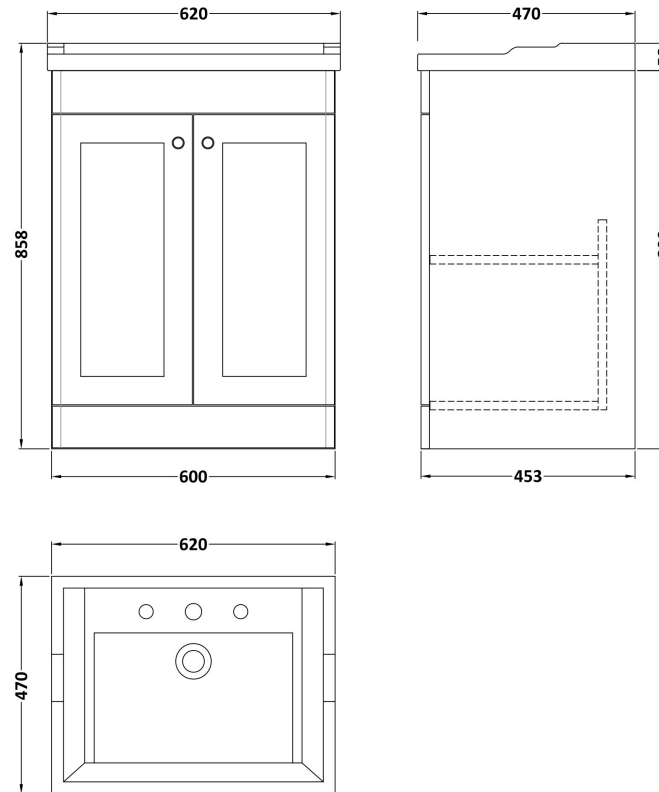

Sales Code: CLC825G

Description: 600 F/S 2-Door Unit & Basin 3Th

Packaging Details

Barcode: 5056678416532

Sales Code: CLA825

Description: 600 F/S 2-Door Unit (800X600x453)

Product Dimensions

Height (mm):	800
Width (mm):	600
Depth (mm):	453
Nett Weight (kg):	25.3

Packaging Dimensions

Height (mm):	835
Width (mm):	625
Depth (mm):	480
Gross Weight (kg):	25.8

Packaging Data

Box Colour:	Brown Cardboard Box
Box Qty:	1
Label Size:	100 x 50
Label Colour:	White Label
Label Qty:	2

Outer Box Dimensions (If Applicable)

Height (mm):	
Width (mm):	
Depth (mm):	
Gross Weight (kg):	
Barcode:	5056462643168

Product Details

Country of Origin:	China
Fitting Instruction:	No
CE & UKCA:	N/A
FSC Certified Materials:	Yes
Colour:	Satin Green
Construction Method:	Cam & Wood Dowel
Construction Type:	Rigid
Cabinet Finish:	MFC Painted Matt
Fascia Finish:	Mdf Painted Matt
Cabinet Thickness (mm):	18
Fascia Thickness (mm):	18
Drawer Included:	No
Drawer Type:	Not Applicable
No of Shelves:	1
Hinge Type:	95 Degree Clip-On Soft Close
Hinge Included:	Yes, Supplied
Adjustable Legs:	No, Not Required
Fixings Included:	Yes
Handle Style:	Traditional
Waste Shroud:	Not Applicable
Handle Included:	Yes, Supplied
Handle Type:	Knob

Sales Code: NLV033

Description: 600mm Traditional Basin 3Th

Product Dimensions

Height (mm):	218
Width (mm):	620
Depth (mm):	470
Nett Weight (kg):	17.5

Packaging Dimensions

Height (mm):	260
Width (mm):	640
Depth (mm):	500
Gross Weight (kg):	18.5