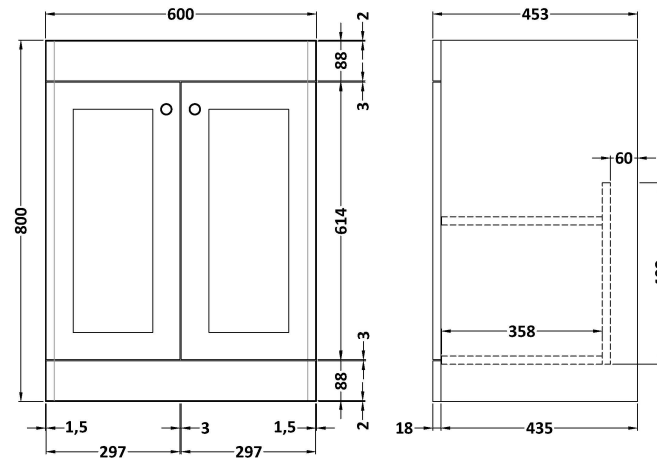

Sales Code: CLC825G

Description: 600 F/S 2-Door Unit & Basin 3Th

Packaging Details

Barcode: 5056678416532

Sales Code: CLA825

Description: 600 F/S 2-Door Unit (800X600x453)

Product Dimensions

Height (mm):	800
Width (mm):	600
Depth (mm):	453
Nett Weight (kg):	25.3

Packaging Dimensions

Height (mm):	835
Width (mm):	625
Depth (mm):	480
Gross Weight (kg):	25.8

Packaging Data

Box Colour:	Brown Cardboard Box
Box Qty:	1
Label Size:	100 x 50
Label Colour:	White Label
Label Qty:	2

Sales Code: NLV033

Description: 600mm Traditional Basin 3Th

Product Dimensions

Height (mm):	218
Width (mm):	620
Depth (mm):	470
Nett Weight (kg):	17.5

Packaging Dimensions

Height (mm):	260
Width (mm):	640
Depth (mm):	500
Gross Weight (kg):	18.5

Packaging Data

Box Colour:	Brown Cardboard Box - Printed
Box Qty:	1
Label Size:	100 x 50
Label Colour:	White Label
Label Qty:	2

Outer Box Dimensions (If Applicable)

Height (mm):	
Width (mm):	
Depth (mm):	
Gross Weight (kg):	
Barcode:	5055275830024