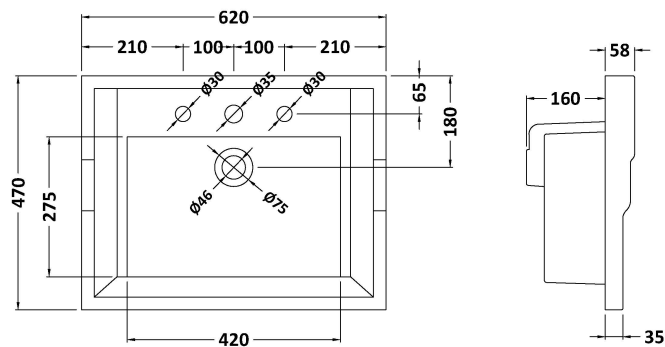

Packaging Dimensions

Height (mm):	835
Width (mm):	625
Depth (mm):	480
Gross Weight (kg):	25.8

Packaging Data

Box Colour:	Brown Cardboard Box
Box Qty:	1
Label Size:	100 x 50
Label Colour:	White Label
Label Qty:	2

Outer Box Dimensions (If Applicable)

Height (mm):	
Width (mm):	
Depth (mm):	
Gross Weight (kg):	
Barcode:	5056462643168

Product Details

Country of Origin:	China
Fitting Instruction:	No
CE & UKCA:	N/A
FSC Certified Materials:	Yes
Colour:	Satin Green
Construction Method:	Cam & Wood Dowel
Construction Type:	Rigid
Cabinet Finish:	MFC Painted Matt
Fascia Finish:	Mdf Painted Matt
Cabinet Thickness (mm):	18
Fascia Thickness (mm):	18
Drawer Included:	No
Drawer Type:	Not Applicable
No of Shelves:	1
Hinge Type:	95 Degree Clip-On Soft Close
Hinge Included:	Yes, Supplied
Adjustable Legs:	No, Not Required
Fixings Included:	Yes
Handle Style:	Traditional
Waste Shroud:	Not Applicable
Handle Included:	Yes, Supplied
Handle Type:	Knob

Sales Code: NLV033

Description: 600mm Traditional Basin 3Th

Product Dimensions

Height (mm):	218
Width (mm):	620
Depth (mm):	470
Nett Weight (kg):	17.5

Packaging Dimensions

Height (mm):	260
Width (mm):	640
Depth (mm):	500
Gross Weight (kg):	18.5

Packaging Data

Box Colour:	Brown Cardboard Box - Printed
Box Qty:	1
Label Size:	100 x 50
Label Colour:	White Label
Label Qty:	2

Outer Box Dimensions (If Applicable)

Height (mm):	
Width (mm):	
Depth (mm):	
Gross Weight (kg):	
Barcode:	5055275830024