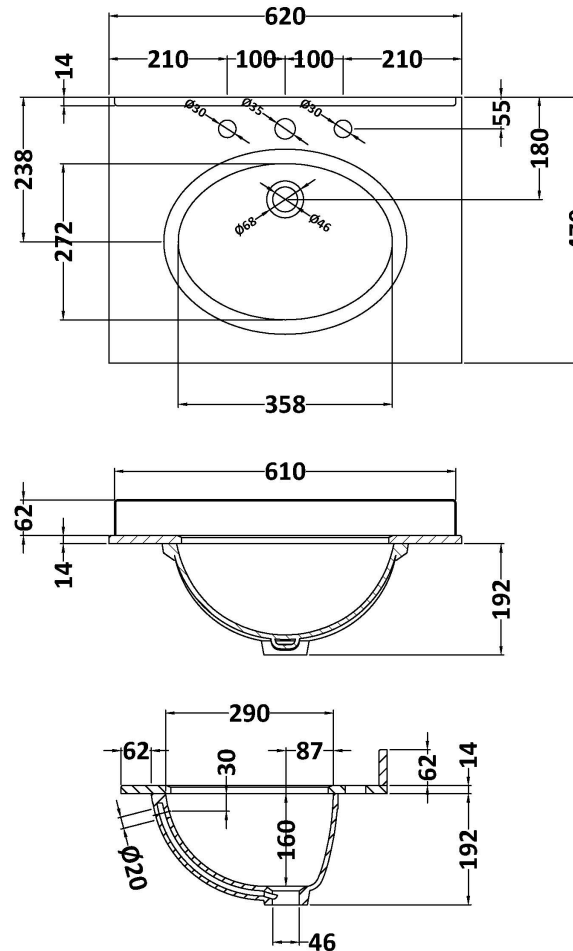

### Product Dimensions

Height (mm):	431
Width (mm):	600
Depth (mm):	453
Nett Weight (kg):	19

### Packaging Dimensions

Height (mm):	465
Width (mm):	625
Depth (mm):	480
Gross Weight (kg):	19.5

### Outer Box Dimensions (If Applicable)

Height (mm):	
Width (mm):	
Depth (mm):	
Gross Weight (kg):	
Barcode:	5056462643281

### Product Dimensions

Height (mm):	268
Width (mm):	620
Depth (mm):	463
Nett Weight (kg):	13.5