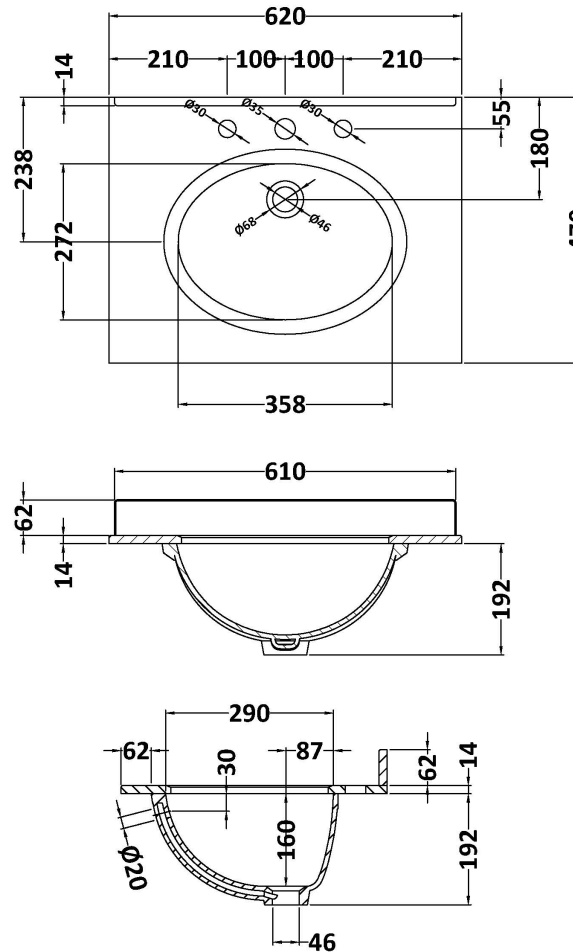

### Product Dimensions

Height (mm):	431
Width (mm):	600
Depth (mm):	453
Nett Weight (kg):	19

### Packaging Dimensions

Height (mm):	465
Width (mm):	625
Depth (mm):	480
Gross Weight (kg):	19.5

### Outer Box Dimensions (If Applicable)

Height (mm):	
Width (mm):	
Depth (mm):	
Gross Weight (kg):	
Barcode:	5056462643274

### Product Dimensions

Height (mm):	268
Width (mm):	620
Depth (mm):	463
Nett Weight (kg):	13.5