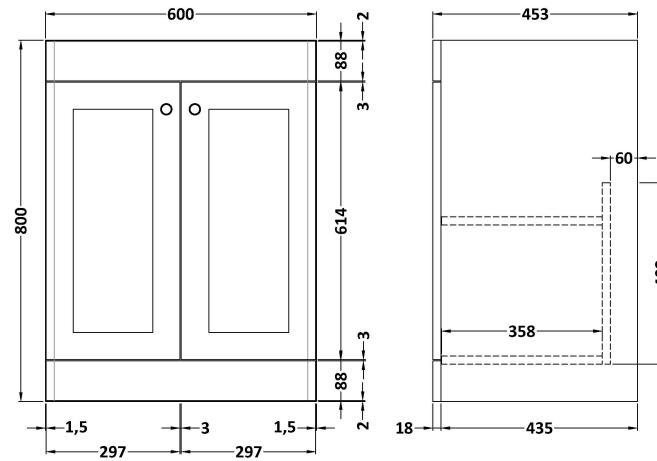

Sales Code: CLC225G

Description: 600 F/S 2-Door Unit & Basin 3Th

Packaging Details

Barcode: 5056678416525

Sales Code: CLA225

Description: 600 F/S 2-Door Unit (800X600x453)

Product Dimensions

Height (mm):	800
Width (mm):	600
Depth (mm):	453
Nett Weight (kg):	25.3

Packaging Dimensions

Height (mm):	835
Width (mm):	625
Depth (mm):	480
Gross Weight (kg):	25.8

Packaging Data

Box Colour:	Brown Cardboard Box
Box Qty:	1
Label Size:	100 x 50
Label Colour:	White Label
Label Qty:	2

Sales Code: NLV033

Description: 600mm Traditional Basin 3Th

Product Dimensions

Height (mm):	218
Width (mm):	620
Depth (mm):	470
Nett Weight (kg):	17.5

Packaging Dimensions

Height (mm):	260
Width (mm):	640
Depth (mm):	500
Gross Weight (kg):	18.5

Packaging Data

Box Colour:	Brown Cardboard Box - Printed
Box Qty:	1
Label Size:	100 x 50
Label Colour:	White Label
Label Qty:	2

Outer Box Dimensions (If Applicable)

Height (mm):	
Width (mm):	
Depth (mm):	
Gross Weight (kg):	
Barcode:	5055275830024