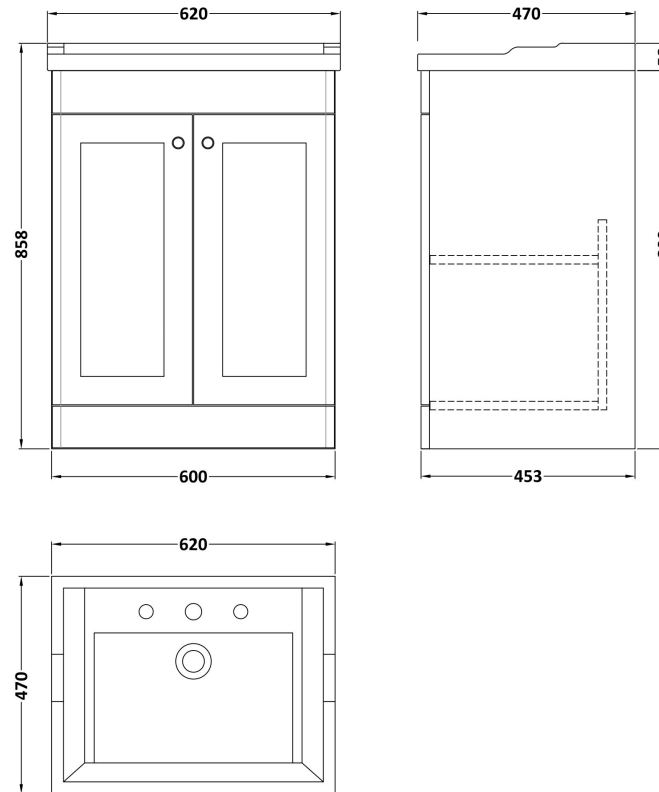

Sales Code: CLC225G

Description: 600 F/S 2-Door Unit & Basin 3Th

Packaging Details

Barcode: 5056678416525

Sales Code: CLA225

Description: 600 F/S 2-Door Unit (800X600x453)

Product Dimensions

Height (mm):	800
Width (mm):	600
Depth (mm):	453
Nett Weight (kg):	25.3

Packaging Dimensions

Height (mm):	835
Width (mm):	625
Depth (mm):	480
Gross Weight (kg):	25.8

Packaging Data

Box Colour:	Brown Cardboard Box
Box Qty:	1
Label Size:	100 x 50
Label Colour:	White Label
Label Qty:	2

Outer Box Dimensions (If Applicable)

Height (mm):	
Width (mm):	
Depth (mm):	
Gross Weight (kg):	
Barcode:	5056462643151

Product Details

Country of Origin:	China
Fitting Instruction:	No
CE & UKCA:	N/A
FSC Certified Materials:	Yes
Colour:	Satin Grey
Construction Method:	Cam & Wood Dowel
Construction Type:	Rigid
Cabinet Finish:	MFC Painted Matt
Fascia Finish:	Mdf Painted Matt
Cabinet Thickness (mm):	18
Fascia Thickness (mm):	18
Drawer Included:	No
Drawer Type:	Not Applicable
No of Shelves:	1
Hinge Type:	95 Degree Clip-On Soft Close
Hinge Included:	Yes, Supplied
Adjustable Legs:	No, Not Required
Fixings Included:	Yes
Handle Style:	Traditional
Waste Shroud:	Not Applicable
Handle Included:	Yes, Supplied
Handle Type:	Knob

Sales Code: NLV033

Description: 600mm Traditional Basin 3Th

Product Dimensions

Height (mm):	218
Width (mm):	620
Depth (mm):	470
Nett Weight (kg):	17.5

Packaging Dimensions

Height (mm):	260
Width (mm):	640
Depth (mm):	500
Gross Weight (kg):	18.5