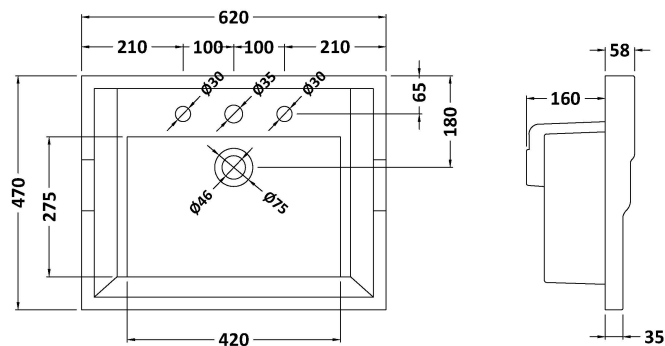

Packaging Dimensions

Height (mm):	835
Width (mm):	625
Depth (mm):	480
Gross Weight (kg):	25.8

Packaging Data

Box Colour:	Brown Cardboard Box
Box Qty:	1
Label Size:	100 x 50
Label Colour:	White Label
Label Qty:	2

Outer Box Dimensions (If Applicable)

Height (mm):	
Width (mm):	
Depth (mm):	
Gross Weight (kg):	
Barcode:	5056462643151

Product Details

Country of Origin:	China
Fitting Instruction:	No
CE & UKCA:	N/A
FSC Certified Materials:	Yes
Colour:	Satin Grey
Construction Method:	Cam & Wood Dowel
Construction Type:	Rigid
Cabinet Finish:	MFC Painted Matt
Fascia Finish:	Mdf Painted Matt
Cabinet Thickness (mm):	18
Fascia Thickness (mm):	18
Drawer Included:	No
Drawer Type:	Not Applicable
No of Shelves:	1
Hinge Type:	95 Degree Clip-On Soft Close
Hinge Included:	Yes, Supplied
Adjustable Legs:	No, Not Required
Fixings Included:	Yes
Handle Style:	Traditional
Waste Shroud:	Not Applicable
Handle Included:	Yes, Supplied
Handle Type:	Knob

Sales Code: NLV033

Description: 600mm Traditional Basin 3Th

Product Dimensions

Height (mm):	218
Width (mm):	620
Depth (mm):	470
Nett Weight (kg):	17.5

Packaging Dimensions

Height (mm):	260
Width (mm):	640
Depth (mm):	500
Gross Weight (kg):	18.5

Packaging Data

Box Colour:	Brown Cardboard Box - Printed
Box Qty:	1
Label Size:	100 x 50
Label Colour:	White Label
Label Qty:	2

Outer Box Dimensions (If Applicable)

Height (mm):	
Width (mm):	
Depth (mm):	
Gross Weight (kg):	
Barcode:	5055275830024