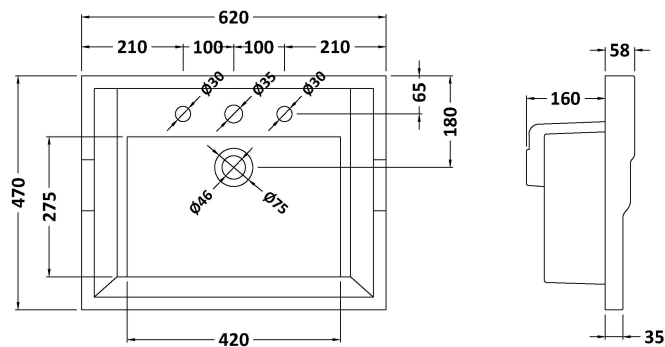

### Product Dimensions

Height (mm):	800
Width (mm):	600
Depth (mm):	453
Nett Weight (kg):	25.3

### Packaging Dimensions

Height (mm):	835
Width (mm):	625
Depth (mm):	480
Gross Weight (kg):	25.8

### Outer Box Dimensions (If Applicable)

Height (mm):	
Width (mm):	
Depth (mm):	
Gross Weight (kg):	
Barcode:	5056462643144

### Product Dimensions

Height (mm):	218
Width (mm):	620
Depth (mm):	470
Nett Weight (kg):	17.5