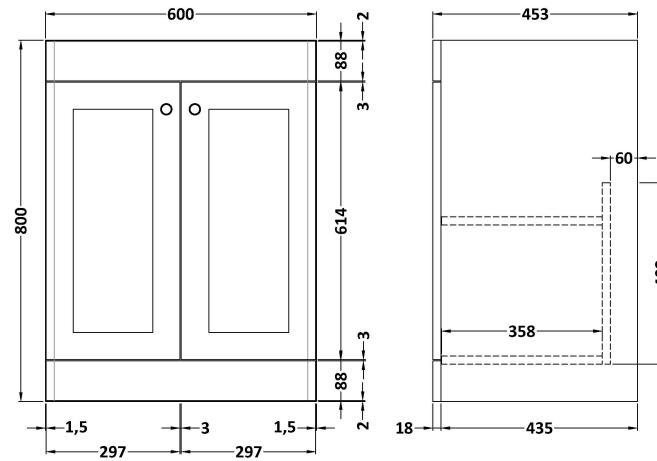

### Product Dimensions

Height (mm):	800
Width (mm):	600
Depth (mm):	453
Nett Weight (kg):	25.3

### Packaging Dimensions

Height (mm):	835
Width (mm):	625
Depth (mm):	480
Gross Weight (kg):	25.8

### Product Dimensions

Height (mm):	218
Width (mm):	620
Depth (mm):	470
Nett Weight (kg):	17.5

### Packaging Dimensions

Height (mm):	260
Width (mm):	640
Depth (mm):	500
Gross Weight (kg):	18.5