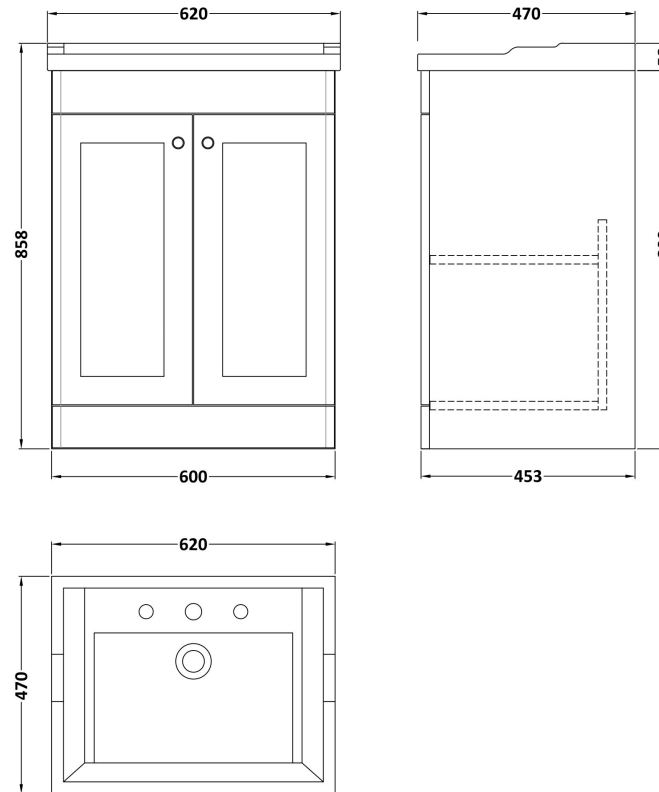

Sales Code: CLC125G

Description: 600 F/S 2-Door Unit & Basin 3Th

Packaging Details

Barcode: 5056678416518