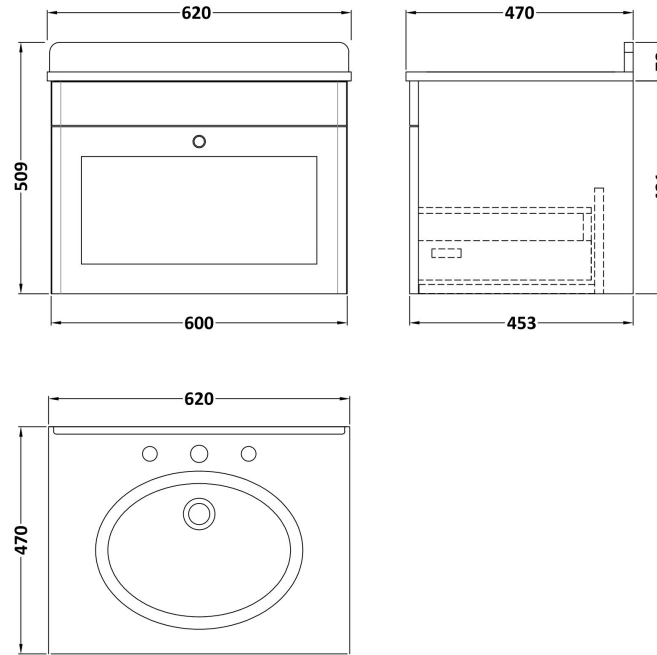

Sales Code: CLC1494WR3

Description: 600 W/H 1-Drawer Unit & Marble Top 3Th

Packaging Details

Barcode: 5056678417584