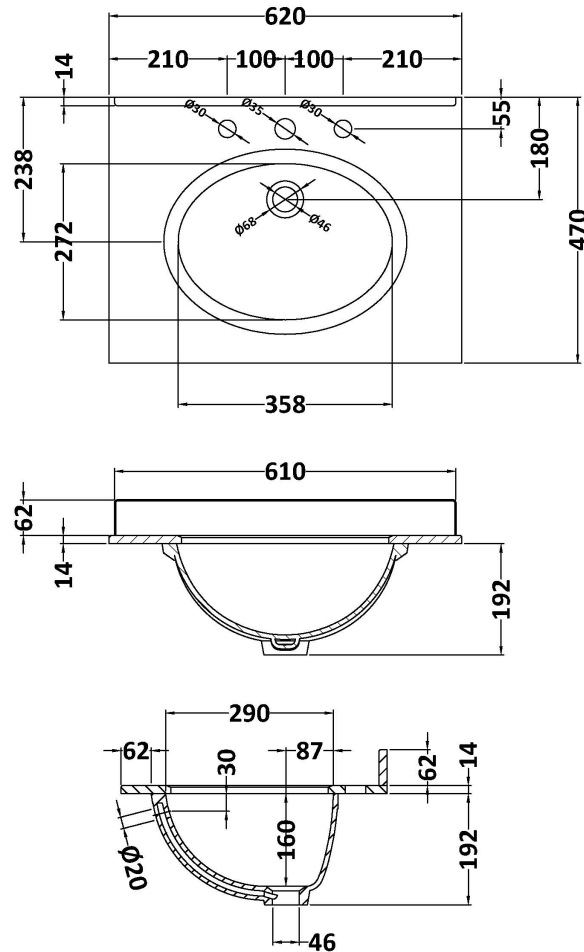

### Product Dimensions

Height (mm):	431
Width (mm):	600
Depth (mm):	453
Nett Weight (kg):	19

### Packaging Dimensions

Height (mm):	465
Width (mm):	625
Depth (mm):	480
Gross Weight (kg):	19.5

### Outer Box Dimensions (If Applicable)

Height (mm):	
Width (mm):	
Depth (mm):	
Gross Weight (kg):	
Barcode:	5056462643298

### Product Dimensions

Height (mm):	268
Width (mm):	620
Depth (mm):	463
Nett Weight (kg):	13.5