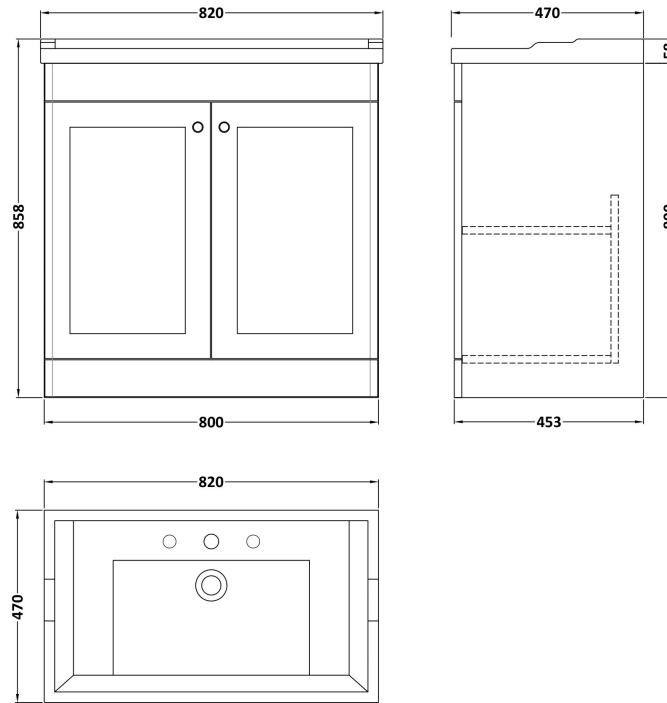

Sales Code: CLC826G

Description: 800 F/S 2-Door Unit & Basin 3Th

Packaging Details

Barcode: 5056678416617

Sales Code: CLA826

Description: 800 F/S 2-Door Unit (800X800 X453)

Product Dimensions

Height (mm):	800
Width (mm):	800
Depth (mm):	453
Nett Weight (kg):	30.5

Packaging Dimensions

Height (mm):	835
Width (mm):	825
Depth (mm):	480
Gross Weight (kg):	31

Packaging Data

Box Colour:	Brown Cardboard Box
Box Qty:	1
Label Size:	100 x 50
Label Colour:	White Label
Label Qty:	2

Sales Code: NLV035

Description: 800mm Traditional Basin 3Th

Product Dimensions

Height (mm):	218
Width (mm):	820
Depth (mm):	480
Nett Weight (kg):	21

Packaging Dimensions

Height (mm):	260
Width (mm):	840
Depth (mm):	500
Gross Weight (kg):	22

Packaging Data

Box Colour:	Brown Cardboard Box - Printed
Box Qty:	1
Label Size:	100 x 50
Label Colour:	White Label
Label Qty:	2

Outer Box Dimensions (If Applicable)

Height (mm):	
Width (mm):	
Depth (mm):	
Gross Weight (kg):	
Barcode:	5055275830031