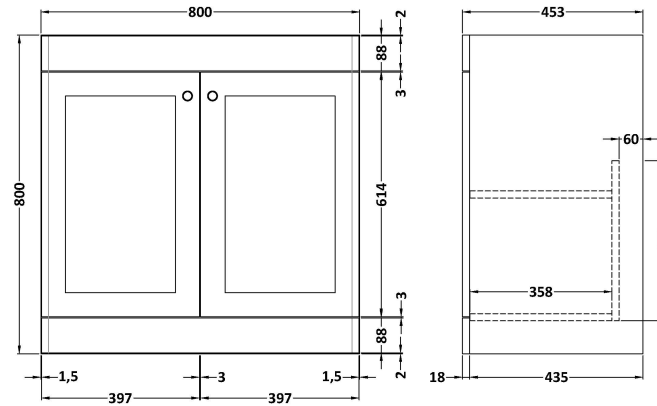

Sales Code: CLC826G

Description: 800 F/S 2-Door Unit & Basin 3Th

Packaging Details

Barcode: 5056678416617

Sales Code: CLA826

Description: 800 F/S 2-Door Unit (800X800 X453)

Product Dimensions

Height (mm):	800
Width (mm):	800
Depth (mm):	453
Nett Weight (kg):	30.5

Packaging Dimensions

Height (mm):	835
Width (mm):	825
Depth (mm):	480
Gross Weight (kg):	31

Packaging Data

Box Colour:	Brown Cardboard Box
Box Qty:	1
Label Size:	100 x 50
Label Colour:	White Label
Label Qty:	2

Sales Code: NLV035

Description: 800mm Traditional Basin 3Th

Product Dimensions

Height (mm):	218
Width (mm):	820
Depth (mm):	480
Nett Weight (kg):	21

Packaging Dimensions

Height (mm):	260
Width (mm):	840
Depth (mm):	500
Gross Weight (kg):	22

Packaging Data

Box Colour:	Brown Cardboard Box - Printed
Box Qty:	1
Label Size:	100 x 50
Label Colour:	White Label
Label Qty:	2

Outer Box Dimensions (If Applicable)

Height (mm):	
Width (mm):	
Depth (mm):	
Gross Weight (kg):	
Barcode:	5055275830031