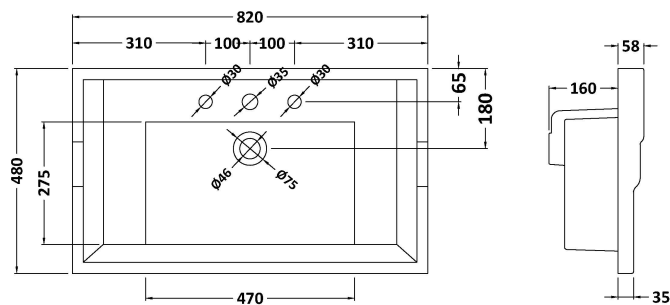

Packaging Dimensions

Height (mm):	835
Width (mm):	825
Depth (mm):	480
Gross Weight (kg):	31

Packaging Data

Box Colour:	Brown Cardboard Box
Box Qty:	1
Label Size:	100 x 50
Label Colour:	White Label
Label Qty:	2

Outer Box Dimensions (If Applicable)

Height (mm):	
Width (mm):	
Depth (mm):	
Gross Weight (kg):	
Barcode:	5056462643205

Product Details

Country of Origin:	China
Fitting Instruction:	No
CE & UKCA:	N/A
FSC Certified Materials:	Yes
Colour:	Satin Green
Construction Method:	Cam & Wood Dowel
Construction Type:	Rigid
Cabinet Finish:	MFC Painted Matt
Fascia Finish:	Mdf Painted Matt
Cabinet Thickness (mm):	18
Fascia Thickness (mm):	18
Drawer Included:	No
Drawer Type:	Not Applicable
No of Shelves:	1
Hinge Type:	95 Degree Clip-On Soft Close
Hinge Included:	Yes, Supplied
Adjustable Legs:	No, Not Required
Fixings Included:	Yes
Handle Style:	Traditional
Waste Shroud:	Not Applicable
Handle Included:	Yes, Supplied
Handle Type:	Knob

Sales Code: NLV035

Description: 800mm Traditional Basin 3Th

Product Dimensions

Height (mm):	218
Width (mm):	820
Depth (mm):	480
Nett Weight (kg):	21

Packaging Dimensions

Height (mm):	260
Width (mm):	840
Depth (mm):	500
Gross Weight (kg):	22

Packaging Data

Box Colour:	Brown Cardboard Box - Printed
Box Qty:	1
Label Size:	100 x 50
Label Colour:	White Label
Label Qty:	2

Outer Box Dimensions (If Applicable)

Height (mm):	
Width (mm):	
Depth (mm):	
Gross Weight (kg):	
Barcode:	5055275830031