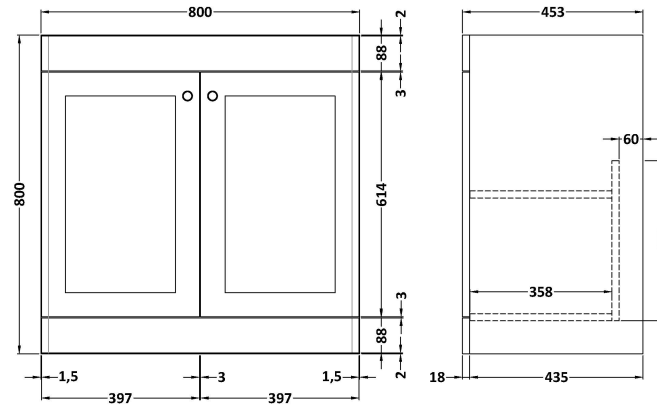

Sales Code: CLC226G

Description: 800 F/S 2-Door Unit & Basin 3Th

Packaging Details

Barcode: 5056678416600

Sales Code: CLA226

Description: 800 F/S 2-Door Unit (800X800 X453)

Product Dimensions

Height (mm):	800
Width (mm):	800
Depth (mm):	453
Nett Weight (kg):	30.5

Packaging Dimensions

Height (mm):	835
Width (mm):	825
Depth (mm):	480
Gross Weight (kg):	31

Packaging Data

Box Colour:	Brown Cardboard Box
Box Qty:	1
Label Size:	100 x 50
Label Colour:	White Label
Label Qty:	2

Sales Code: NLV035

Description: 800mm Traditional Basin 3Th

Product Dimensions

Height (mm):	218
Width (mm):	820
Depth (mm):	480
Nett Weight (kg):	21

Packaging Dimensions

Height (mm):	260
Width (mm):	840
Depth (mm):	500
Gross Weight (kg):	22

Packaging Data

Box Colour:	Brown Cardboard Box - Printed
Box Qty:	1
Label Size:	100 x 50
Label Colour:	White Label
Label Qty:	2

Outer Box Dimensions (If Applicable)

Height (mm):	
Width (mm):	
Depth (mm):	
Gross Weight (kg):	
Barcode:	5055275830031