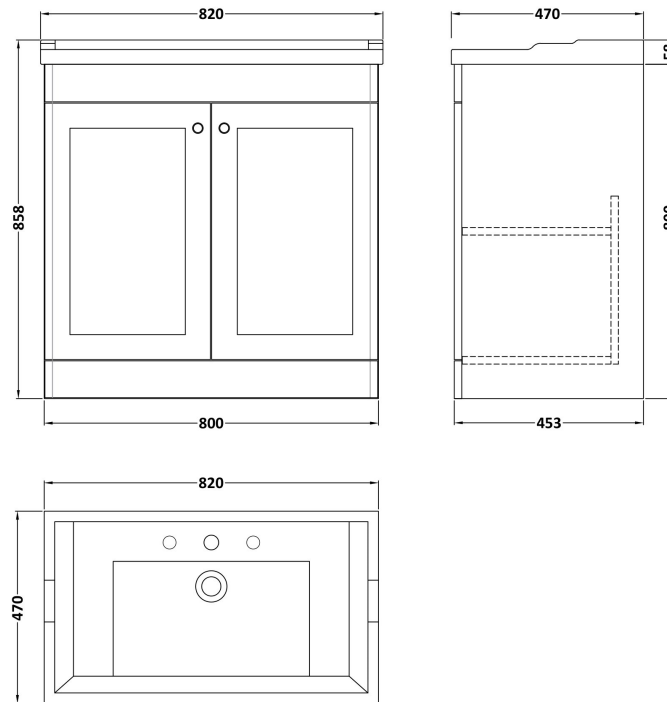

Sales Code: CLC226G

Description: 800 F/S 2-Door Unit & Basin 3Th

Packaging Details

Barcode: 5056678416600

Sales Code: CLA226

Description: 800 F/S 2-Door Unit (800X800 X453)

Product Dimensions

Height (mm):	800
Width (mm):	800
Depth (mm):	453
Nett Weight (kg):	30.5

Packaging Dimensions

Height (mm):	835
Width (mm):	825
Depth (mm):	480
Gross Weight (kg):	31

Packaging Data

Box Colour:	Brown Cardboard Box
Box Qty:	1
Label Size:	100 x 50
Label Colour:	White Label
Label Qty:	2

Sales Code: NLV035

Description: 800mm Traditional Basin 3Th

Product Dimensions

Height (mm):	218
Width (mm):	820
Depth (mm):	480
Nett Weight (kg):	21

Packaging Dimensions

Height (mm):	260
Width (mm):	840
Depth (mm):	500
Gross Weight (kg):	22

Packaging Data

Box Colour:	Brown Cardboard Box - Printed
Box Qty:	1
Label Size:	100 x 50
Label Colour:	White Label
Label Qty:	2

Outer Box Dimensions (If Applicable)

Height (mm):	
Width (mm):	
Depth (mm):	
Gross Weight (kg):	
Barcode:	5055275830031