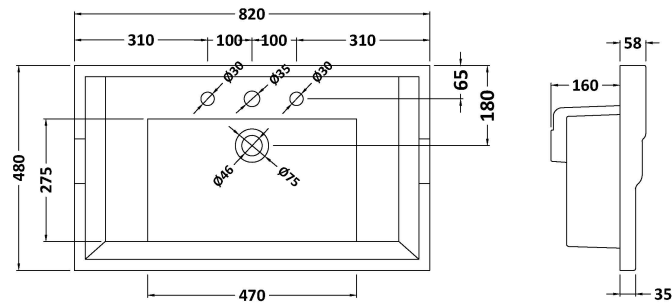

Packaging Dimensions

Height (mm):	835
Width (mm):	825
Depth (mm):	480
Gross Weight (kg):	31

Packaging Data

Box Colour:	Brown Cardboard Box
Box Qty:	1
Label Size:	100 x 50
Label Colour:	White Label
Label Qty:	2

Outer Box Dimensions (If Applicable)

Height (mm):	
Width (mm):	
Depth (mm):	
Gross Weight (kg):	
Barcode:	5056462643199

Product Details

Country of Origin:	China
Fitting Instruction:	No
CE & UKCA:	N/A
FSC Certified Materials:	Yes
Colour:	Satin Grey
Construction Method:	Cam & Wood Dowel
Construction Type:	Rigid
Cabinet Finish:	MFC Painted Matt
Fascia Finish:	Mdf Painted Matt
Cabinet Thickness (mm):	18
Fascia Thickness (mm):	18
Drawer Included:	No
Drawer Type:	Not Applicable
No of Shelves:	1
Hinge Type:	95 Degree Clip-On Soft Close
Hinge Included:	Yes, Supplied
Adjustable Legs:	No, Not Required
Fixings Included:	Yes
Handle Style:	Traditional
Waste Shroud:	Not Applicable
Handle Included:	Yes, Supplied
Handle Type:	Knob

Sales Code: NLV035

Description: 800mm Traditional Basin 3Th

Product Dimensions

Height (mm):	218
Width (mm):	820
Depth (mm):	480
Nett Weight (kg):	21

Packaging Dimensions

Height (mm):	260
Width (mm):	840
Depth (mm):	500
Gross Weight (kg):	22

Packaging Data

Box Colour:	Brown Cardboard Box - Printed
Box Qty:	1
Label Size:	100 x 50
Label Colour:	White Label
Label Qty:	2

Outer Box Dimensions (If Applicable)

Height (mm):	
Width (mm):	
Depth (mm):	
Gross Weight (kg):	
Barcode:	5055275830031