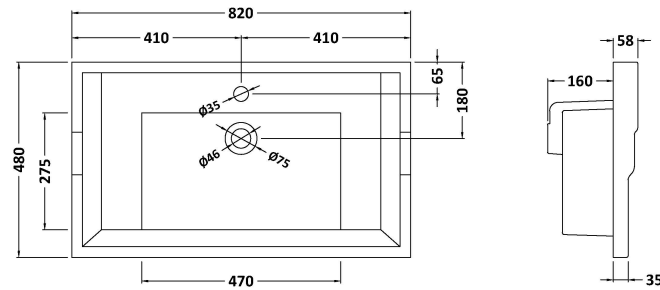

Packaging Dimensions

Height (mm):	835
Width (mm):	825
Depth (mm):	480
Gross Weight (kg):	31

Packaging Data

Box Colour:	Brown Cardboard Box
Box Qty:	1
Label Size:	100 x 50
Label Colour:	White Label
Label Qty:	2

Outer Box Dimensions (If Applicable)

Height (mm):	
Width (mm):	
Depth (mm):	
Gross Weight (kg):	
Barcode:	5056462643199

Product Details

Country of Origin:	China
Fitting Instruction:	No
CE & UKCA:	N/A
FSC Certified Materials:	Yes
Colour:	Satin Grey
Construction Method:	Cam & Wood Dowel
Construction Type:	Rigid
Cabinet Finish:	MFC Painted Matt
Fascia Finish:	Mdf Painted Matt
Cabinet Thickness (mm):	18
Fascia Thickness (mm):	18
Drawer Included:	No
Drawer Type:	Not Applicable
No of Shelves:	1
Hinge Type:	95 Degree Clip-On Soft Close
Hinge Included:	Yes, Supplied
Adjustable Legs:	No, Not Required
Fixings Included:	Yes
Handle Style:	Traditional
Waste Shroud:	Not Applicable
Handle Included:	Yes, Supplied
Handle Type:	Knob

Sales Code: NLV005

Description: 800mm Traditional Basin 1 Th

Product Dimensions

Height (mm):	210
Width (mm):	820
Depth (mm):	480
Nett Weight (kg):	17.1

Packaging Dimensions

Height (mm):	260
Width (mm):	840
Depth (mm):	500
Gross Weight (kg):	18.8

Packaging Data

Box Colour:	Brown Cardboard Box - Printed
Box Qty:	1
Label Size:	100 x 50
Label Colour:	White Label
Label Qty:	2

Outer Box Dimensions (If Applicable)

Height (mm):	
Width (mm):	
Depth (mm):	
Gross Weight (kg):	
Barcode:	5055369043408