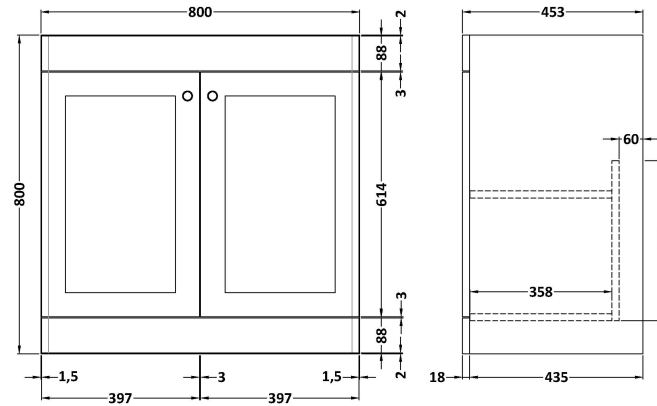

Sales Code: CLC226F

Description: 800 F/S 2-Door Unit & Basin 1Th

Packaging Details

Barcode: 5056678416440

Sales Code: CLA226

Description: 800 F/S 2-Door Unit (800X800 X453)

Product Dimensions

Height (mm):	800
Width (mm):	800
Depth (mm):	453
Nett Weight (kg):	30.5

Packaging Dimensions

Height (mm):	835
Width (mm):	825
Depth (mm):	480
Gross Weight (kg):	31

Packaging Data

Box Colour:	Brown Cardboard Box
Box Qty:	1
Label Size:	100 x 50
Label Colour:	White Label
Label Qty:	2

Sales Code: NLV005

Description: 800mm Traditional Basin 1 Th

Product Dimensions

Height (mm):	210
Width (mm):	820
Depth (mm):	480
Nett Weight (kg):	17.1

Packaging Dimensions

Height (mm):	260
Width (mm):	840
Depth (mm):	500
Gross Weight (kg):	18.8

Packaging Data

Box Colour:	Brown Cardboard Box - Printed
Box Qty:	1
Label Size:	100 x 50
Label Colour:	White Label
Label Qty:	2

Outer Box Dimensions (If Applicable)

Height (mm):	
Width (mm):	
Depth (mm):	
Gross Weight (kg):	
Barcode:	5055369043408