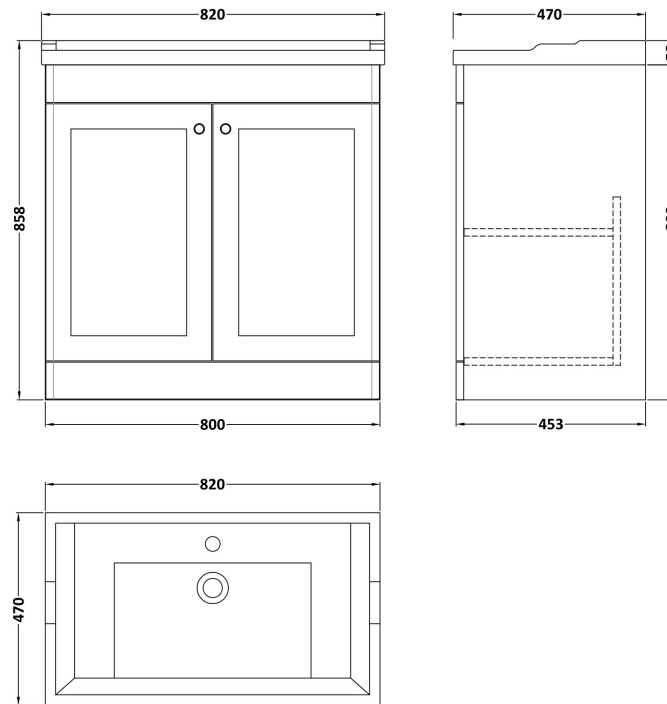

Sales Code: CLC226F

Description: 800 F/S 2-Door Unit & Basin 1Th

Packaging Details

Barcode: 5056678416440

Sales Code: CLA226

Description: 800 F/S 2-Door Unit (800X800 X453)

Product Dimensions

Height (mm):	800
Width (mm):	800
Depth (mm):	453
Nett Weight (kg):	30.5

Packaging Dimensions

Height (mm):	835
Width (mm):	825
Depth (mm):	480
Gross Weight (kg):	31

Packaging Data

Box Colour:	Brown Cardboard Box
Box Qty:	1
Label Size:	100 x 50
Label Colour:	White Label
Label Qty:	2

Sales Code: NLV005

Description: 800mm Traditional Basin 1 Th

Product Dimensions

Height (mm):	210
Width (mm):	820
Depth (mm):	480
Nett Weight (kg):	17.1

Packaging Dimensions

Height (mm):	260
Width (mm):	840
Depth (mm):	500
Gross Weight (kg):	18.8

Packaging Data

Box Colour:	Brown Cardboard Box - Printed
Box Qty:	1
Label Size:	100 x 50
Label Colour:	White Label
Label Qty:	2

Outer Box Dimensions (If Applicable)

Height (mm):	
Width (mm):	
Depth (mm):	
Gross Weight (kg):	
Barcode:	5055369043408