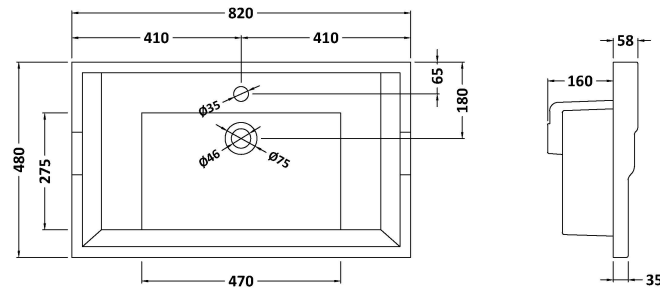

Packaging Dimensions

Height (mm):	835
Width (mm):	825
Depth (mm):	480
Gross Weight (kg):	31

Packaging Data

Box Colour:	Brown Cardboard Box
Box Qty:	1
Label Size:	100 x 50
Label Colour:	White Label
Label Qty:	2

Outer Box Dimensions (If Applicable)

Height (mm):	
Width (mm):	
Depth (mm):	
Gross Weight (kg):	
Barcode:	5056462643182

Product Details

Country of Origin:	China
Fitting Instruction:	No
CE & UKCA:	N/A
FSC Certified Materials:	Yes
Colour:	Satin White
Construction Method:	Cam & Wood Dowel
Construction Type:	Rigid
Cabinet Finish:	MFC Painted Matt
Fascia Finish:	Mdf Painted Matt
Cabinet Thickness (mm):	18
Fascia Thickness (mm):	18
Drawer Included:	No
Drawer Type:	Not Applicable
No of Shelves:	1
Hinge Type:	95 Degree Clip-On Soft Close
Hinge Included:	Yes, Supplied
Adjustable Legs:	No, Not Required
Fixings Included:	Yes
Handle Style:	Traditional
Waste Shroud:	Not Applicable
Handle Included:	Yes, Supplied
Handle Type:	Knob

Sales Code: NLV005

Description: 800mm Traditional Basin 1 Th

Product Dimensions

Height (mm):	210
Width (mm):	820
Depth (mm):	480
Nett Weight (kg):	17.1

Packaging Dimensions

Height (mm):	260
Width (mm):	840
Depth (mm):	500
Gross Weight (kg):	18.8

Packaging Data

Box Colour:	Brown Cardboard Box - Printed
Box Qty:	1
Label Size:	100 x 50
Label Colour:	White Label
Label Qty:	2

Outer Box Dimensions (If Applicable)

Height (mm):	
Width (mm):	
Depth (mm):	
Gross Weight (kg):	
Barcode:	5055369043408