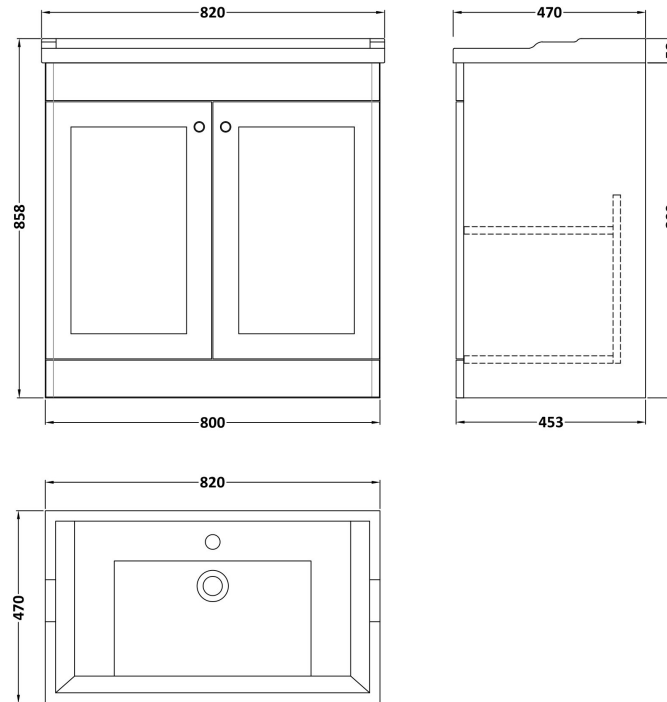

Sales Code: CLC126F

Description: 800 F/S 2-Door Unit & Basin 1Th

Packaging Details

Barcode: 5056678416433

Sales Code: CLA126

Description: 800 F/S 2-Door Unit (800X800 X453)

Product Dimensions

Height (mm):	800
Width (mm):	800
Depth (mm):	453
Nett Weight (kg):	30.5

Packaging Dimensions

Height (mm):	835
Width (mm):	825
Depth (mm):	480
Gross Weight (kg):	31

Packaging Data

Box Colour:	Brown Cardboard Box
Box Qty:	1
Label Size:	100 x 50
Label Colour:	White Label
Label Qty:	2

Sales Code: NLV005

Description: 800mm Traditional Basin 1 Th

Product Dimensions

Height (mm):	210
Width (mm):	820
Depth (mm):	480
Nett Weight (kg):	17.1

Packaging Dimensions

Height (mm):	260
Width (mm):	840
Depth (mm):	500
Gross Weight (kg):	18.8

Packaging Data

Box Colour:	Brown Cardboard Box - Printed
Box Qty:	1
Label Size:	100 x 50
Label Colour:	White Label
Label Qty:	2

Outer Box Dimensions (If Applicable)

Height (mm):	
Width (mm):	
Depth (mm):	
Gross Weight (kg):	
Barcode:	5055369043408