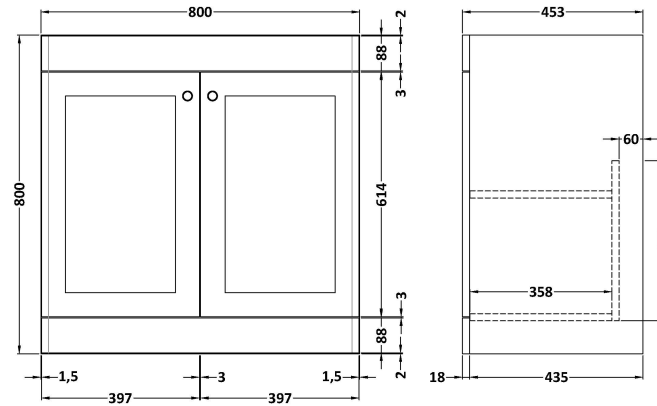

Sales Code: CLC126F

Description: 800 F/S 2-Door Unit & Basin 1Th

Packaging Details

Barcode: 5056678416433

Sales Code: CLA126

Description: 800 F/S 2-Door Unit (800X800 X453)

Product Dimensions

Height (mm):	800
Width (mm):	800
Depth (mm):	453
Nett Weight (kg):	30.5

Packaging Dimensions

Height (mm):	835
Width (mm):	825
Depth (mm):	480
Gross Weight (kg):	31

Packaging Data

Box Colour:	Brown Cardboard Box
Box Qty:	1
Label Size:	100 x 50
Label Colour:	White Label
Label Qty:	2

Sales Code: NLV005

Description: 800mm Traditional Basin 1 Th

Product Dimensions

Height (mm):	210
Width (mm):	820
Depth (mm):	480
Nett Weight (kg):	17.1

Packaging Dimensions

Height (mm):	260
Width (mm):	840
Depth (mm):	500
Gross Weight (kg):	18.8

Packaging Data

Box Colour:	Brown Cardboard Box - Printed
Box Qty:	1
Label Size:	100 x 50
Label Colour:	White Label
Label Qty:	2

Outer Box Dimensions (If Applicable)

Height (mm):	
Width (mm):	
Depth (mm):	
Gross Weight (kg):	
Barcode:	5055369043408