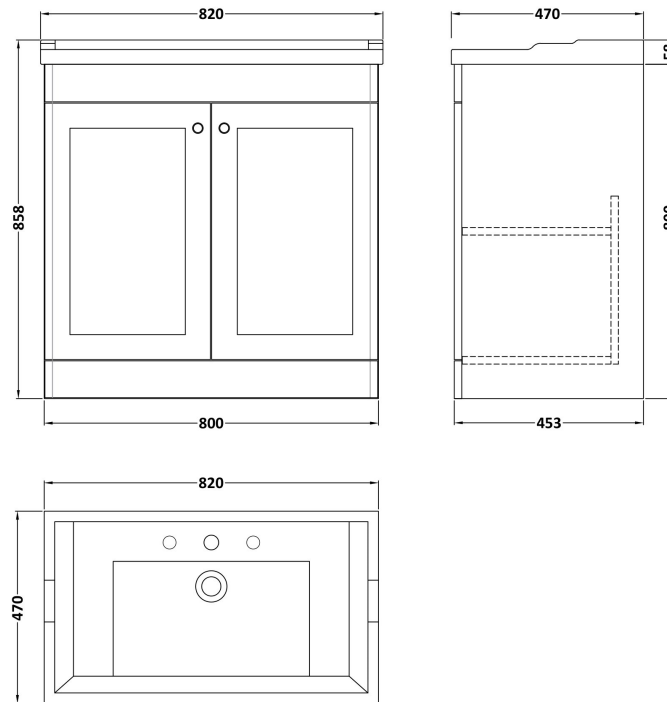

Sales Code: CLC126G

Description: 800 F/S 2-Door Unit & Basin 3Th

Packaging Details

Barcode: 5056678416594