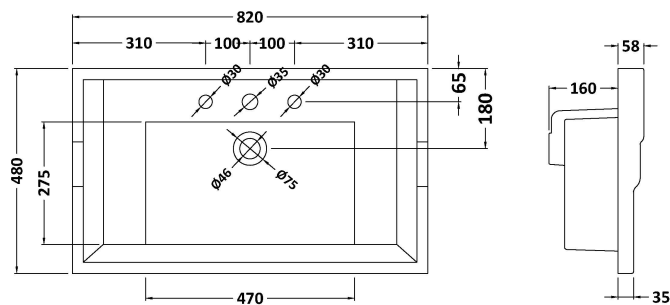

### Product Dimensions

Height (mm):	800
Width (mm):	800
Depth (mm):	453
Nett Weight (kg):	30.5

### Packaging Dimensions

Height (mm):	835
Width (mm):	825
Depth (mm):	480
Gross Weight (kg):	31

### Outer Box Dimensions (If Applicable)

Height (mm):	
Width (mm):	
Depth (mm):	
Gross Weight (kg):	
Barcode:	5056462643182

### Product Dimensions

Height (mm):	218
Width (mm):	820
Depth (mm):	480
Nett Weight (kg):	21