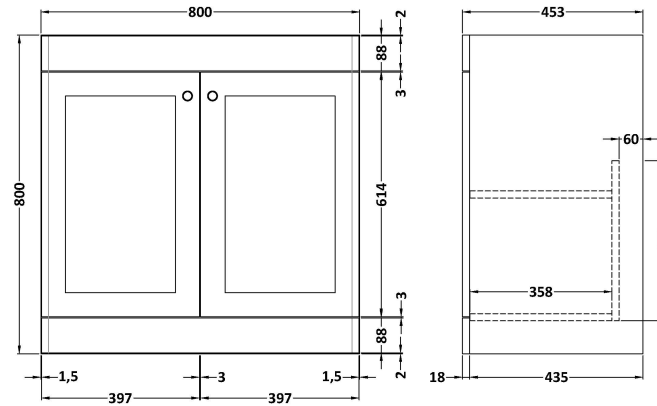

### Product Dimensions

Height (mm):	800
Width (mm):	800
Depth (mm):	453
Nett Weight (kg):	30.5

### Packaging Dimensions

Height (mm):	835
Width (mm):	825
Depth (mm):	480
Gross Weight (kg):	31

### Product Dimensions

Height (mm):	218
Width (mm):	820
Depth (mm):	480
Nett Weight (kg):	21

### Packaging Dimensions

Height (mm):	260
Width (mm):	840
Depth (mm):	500
Gross Weight (kg):	22