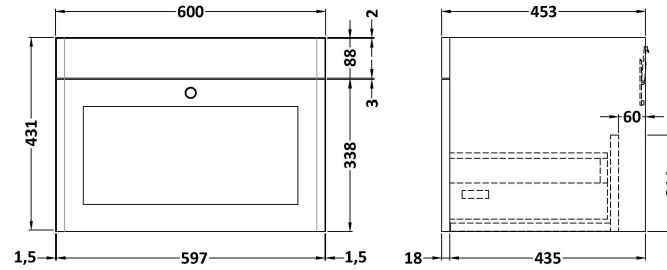

### Product Dimensions

Height (mm):	431
Width (mm):	600
Depth (mm):	453
Nett Weight (kg):	19

### Packaging Dimensions

Height (mm):	465
Width (mm):	625
Depth (mm):	480
Gross Weight (kg):	19.5

### Outer Box Dimensions (If Applicable)

Height (mm):	
Width (mm):	
Depth (mm):	
Gross Weight (kg):	
Barcode:	5056462643298

Sales Code: LOM221

Description: 600 Single Bowl Marble Top 1Th

**Product Dimensions**

Height (mm):	268
Width (mm):	620
Depth (mm):	463
Nett Weight (kg):	13.5

**Packaging Dimensions**

Height (mm):	310
Width (mm):	700
Depth (mm):	550
Gross Weight (kg):	14