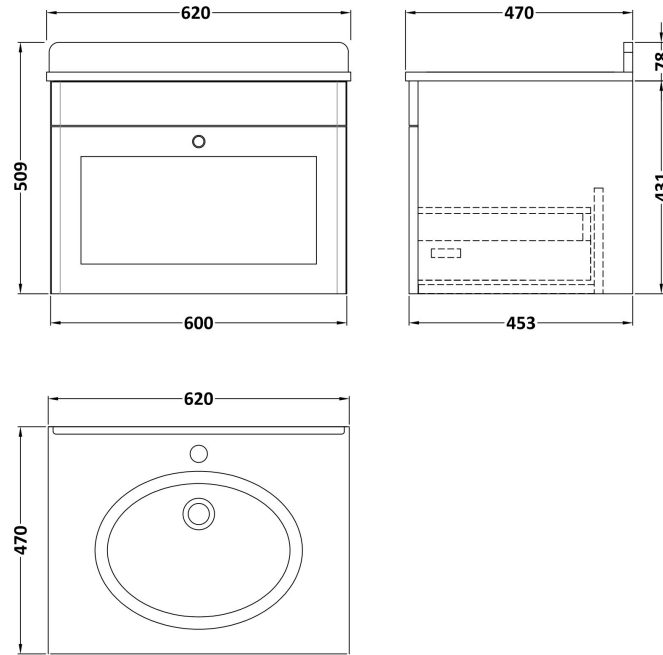

Sales Code: CLC1494BR1

Description: 600 W/H 1-Drawer Unit & Marble Top 1Th

Packaging Details

Barcode: 5056678417188