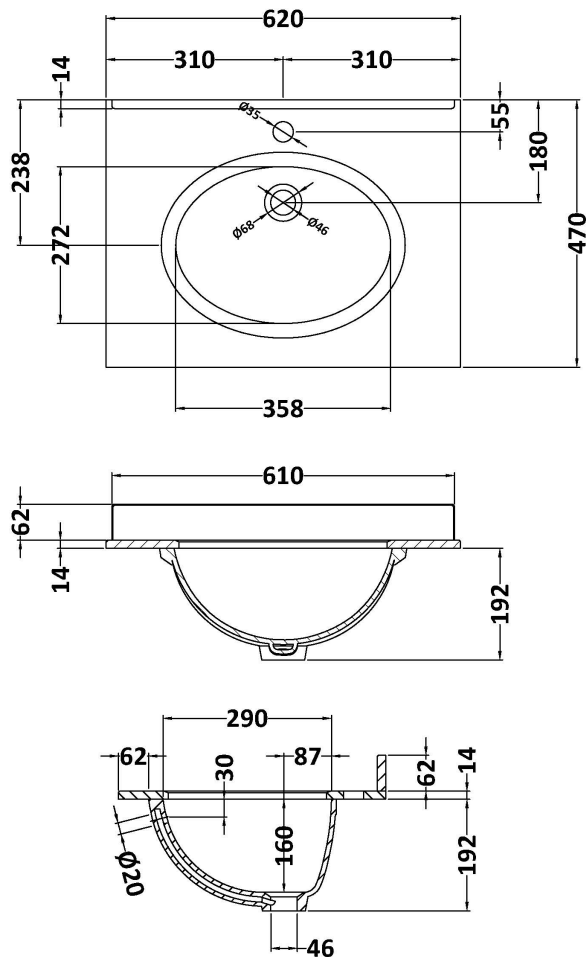

### Product Dimensions

Height (mm):	431
Width (mm):	600
Depth (mm):	453
Nett Weight (kg):	19

### Packaging Dimensions

Height (mm):	465
Width (mm):	625
Depth (mm):	480
Gross Weight (kg):	19.5

### Outer Box Dimensions (If Applicable)

Height (mm):	
Width (mm):	
Depth (mm):	
Gross Weight (kg):	
Barcode:	5056462643298

Sales Code: LOM221

Description: 600 Single Bowl Marble Top 1Th

**Product Dimensions**

Height (mm):	268
Width (mm):	620
Depth (mm):	463
Nett Weight (kg):	13.5

**Packaging Dimensions**

Height (mm):	310
Width (mm):	700
Depth (mm):	550
Gross Weight (kg):	14