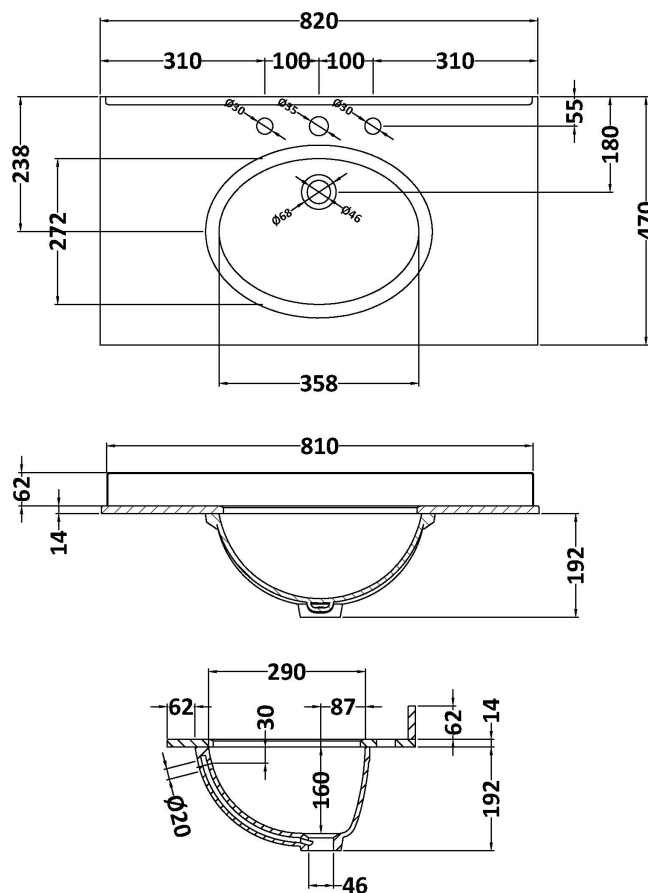

Packaging Dimensions

Height (mm):	465
Width (mm):	825
Depth (mm):	480
Gross Weight (kg):	23.5

Packaging Data

Box Colour:	Brown Cardboard Box
Box Qty:	1
Label Size:	100 x 50
Label Colour:	White Label
Label Qty:	2

Outer Box Dimensions (If Applicable)

Height (mm):	
Width (mm):	
Depth (mm):	
Gross Weight (kg):	
Barcode:	5056462643328

Product Details

Country of Origin:	China
Fitting Instruction:	No
CE & UKCA:	N/A
FSC Certified Materials:	Yes
Colour:	Satin Green
Construction Method:	Cam & Wood Dowel
Construction Type:	Rigid
Cabinet Finish:	MFC Painted Matt
Fascia Finish:	Mdf Painted Matt
Cabinet Thickness (mm):	18
Fascia Thickness (mm):	18
Drawer Included:	Yes
Drawer Type:	80mm High Metal S/C Inc Galler
No of Shelves:	Not Applicable
Hinge Type:	Not Applicable
Hinge Included:	Not Applicable
Adjustable Legs:	No, Not Required
Fixings Included:	Yes
Handle Style:	Traditional
Waste Shroud:	Yes
Handle Included:	Yes, Supplied
Handle Type:	Knob

Sales Code: LOM231

Description: 800 Single Bowl Marble Top 3Th

Product Dimensions

Height (mm):	268
Width (mm):	820
Depth (mm):	463
Nett Weight (kg):	18

Packaging Dimensions

Height (mm):	310
Width (mm):	900
Depth (mm):	550
Gross Weight (kg):	18.5

Packaging Data

Box Colour:	White Cardboard Box
Box Qty:	1
Label Size:	100 x 50
Label Colour:	White Label
Label Qty:	2

Outer Box Dimensions (If Applicable)

Height (mm):	
Width (mm):	
Depth (mm):	
Gross Weight (kg):	
Barcode:	5056211819066