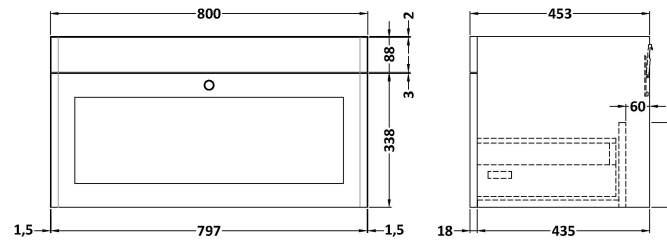

Sales Code: CLC896WR3

Description: 800 W/H 1-Drawer Unit & Marble Top 3Th

Packaging Details

Barcode: 5056678417690

Sales Code: CLA896

Description: 800 W/H 1-Drawer Unit (431X800x453)

Product Dimensions

Height (mm):	431
Width (mm):	800
Depth (mm):	453
Nett Weight (kg):	23

Packaging Dimensions

Height (mm):	465
Width (mm):	825
Depth (mm):	480
Gross Weight (kg):	23.5

Packaging Data

Box Colour:	Brown Cardboard Box
Box Qty:	1
Label Size:	100 x 50
Label Colour:	White Label
Label Qty:	2

Sales Code: LOM231

Description: 800 Single Bowl Marble Top 3Th

Product Dimensions

Height (mm):	268
Width (mm):	820
Depth (mm):	463
Nett Weight (kg):	18

Packaging Dimensions

Height (mm):	310
Width (mm):	900
Depth (mm):	550
Gross Weight (kg):	18.5

Packaging Data

Box Colour:	White Cardboard Box
Box Qty:	1
Label Size:	100 x 50
Label Colour:	White Label
Label Qty:	2

Outer Box Dimensions (If Applicable)

Height (mm):	
Width (mm):	
Depth (mm):	
Gross Weight (kg):	
Barcode:	5056211819066