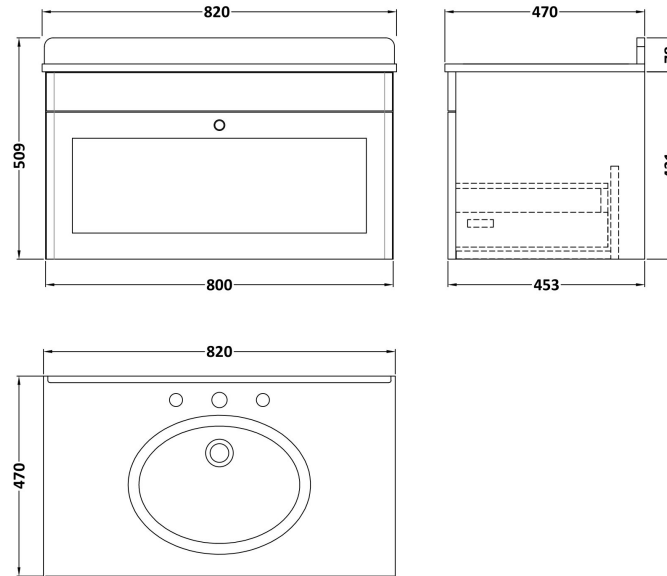

Sales Code: CLC896WR3

Description: 800 W/H 1-Drawer Unit & Marble Top 3Th

Packaging Details

Barcode: 5056678417690

Sales Code: CLA896

Description: 800 W/H 1-Drawer Unit (431X800x453)

Product Dimensions

Height (mm):	431
Width (mm):	800
Depth (mm):	453
Nett Weight (kg):	23

Packaging Dimensions

Height (mm):	465
Width (mm):	825
Depth (mm):	480
Gross Weight (kg):	23.5

Packaging Data

Box Colour:	Brown Cardboard Box
Box Qty:	1
Label Size:	100 x 50
Label Colour:	White Label
Label Qty:	2

Outer Box Dimensions (If Applicable)

Height (mm):	
Width (mm):	
Depth (mm):	
Gross Weight (kg):	
Barcode:	5056462643328

Product Details

Country of Origin:	China
Fitting Instruction:	No
CE & UKCA:	N/A
FSC Certified Materials:	Yes
Colour:	Satin Green
Construction Method:	Cam & Wood Dowel
Construction Type:	Rigid
Cabinet Finish:	MFC Painted Matt
Fascia Finish:	Mdf Painted Matt
Cabinet Thickness (mm):	18
Fascia Thickness (mm):	18
Drawer Included:	Yes
Drawer Type:	80mm High Metal S/C Inc Galler
No of Shelves:	Not Applicable
Hinge Type:	Not Applicable
Hinge Included:	Not Applicable
Adjustable Legs:	No, Not Required
Fixings Included:	Yes
Handle Style:	Traditional
Waste Shroud:	Yes
Handle Included:	Yes, Supplied
Handle Type:	Knob

Sales Code: LOM231

Description: 800 Single Bowl Marble Top 3Th

Product Dimensions

Height (mm):	268
Width (mm):	820
Depth (mm):	463
Nett Weight (kg):	18

Packaging Dimensions

Height (mm):	310
Width (mm):	900
Depth (mm):	550
Gross Weight (kg):	18.5