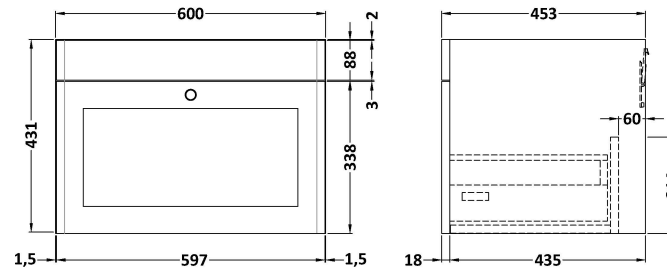

Sales Code: CLC194BR1

Description: 600 W/H 1-Drawer Unit & Marble Top 1Th

Packaging Details

Barcode: 5056678417157

Sales Code: CLA194

Description: 600 W/H 1-Drawer Unit (431X600x453)

Product Dimensions

Height (mm):	431
Width (mm):	600
Depth (mm):	453
Nett Weight (kg):	19

Packaging Dimensions

Height (mm):	465
Width (mm):	625
Depth (mm):	480
Gross Weight (kg):	19.5

Packaging Data

Box Colour:	Brown Cardboard Box
Box Qty:	1
Label Size:	100 x 50
Label Colour:	White Label
Label Qty:	2

Sales Code: LOM221

Description: 600 Single Bowl Marble Top 1Th

Product Dimensions

Height (mm):	268
Width (mm):	620
Depth (mm):	463
Nett Weight (kg):	13.5

Packaging Dimensions

Height (mm):	310
Width (mm):	700
Depth (mm):	550
Gross Weight (kg):	14

Packaging Data

Box Colour:	White Cardboard Box
Box Qty:	1
Label Size:	100 x 50
Label Colour:	White Label
Label Qty:	2

Outer Box Dimensions (If Applicable)

Height (mm):	
Width (mm):	
Depth (mm):	
Gross Weight (kg):	
Barcode:	5056211818960