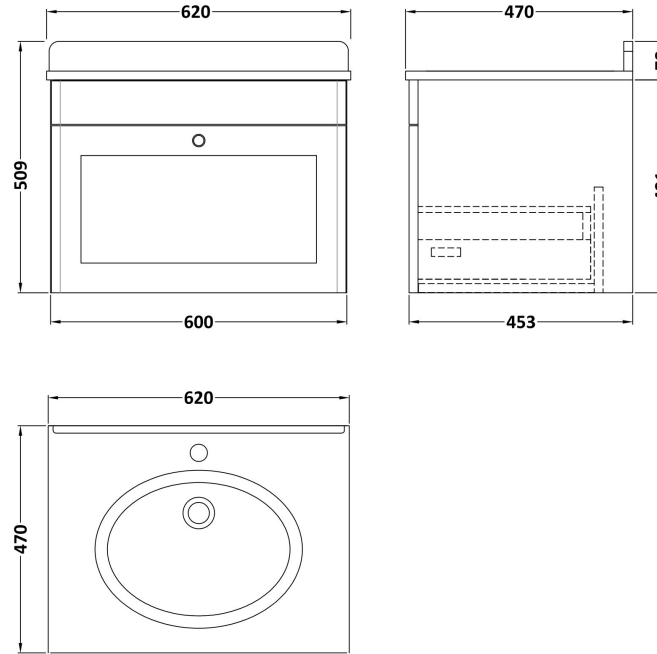

Sales Code: CLC194BR1

Description: 600 W/H 1-Drawer Unit & Marble Top 1Th

Packaging Details

Barcode: 5056678417157

Sales Code: CLA194

Description: 600 W/H 1-Drawer Unit (431X600x453)

Product Dimensions

Height (mm):	431
Width (mm):	600
Depth (mm):	453
Nett Weight (kg):	19

Packaging Dimensions

Height (mm):	465
Width (mm):	625
Depth (mm):	480
Gross Weight (kg):	19.5

Packaging Data

Box Colour:	Brown Cardboard Box
Box Qty:	1
Label Size:	100 x 50
Label Colour:	White Label
Label Qty:	2

Outer Box Dimensions (If Applicable)

Height (mm):	
Width (mm):	
Depth (mm):	
Gross Weight (kg):	
Barcode:	5056462643267

Product Details

Country of Origin:	China
Fitting Instruction:	No
CE & UKCA:	N/A
FSC Certified Materials:	Yes
Colour:	Satin White
Construction Method:	Cam & Wood Dowel
Construction Type:	Rigid
Cabinet Finish:	MFC Painted Matt
Fascia Finish:	Mdf Painted Matt
Cabinet Thickness (mm):	18
Fascia Thickness (mm):	18
Drawer Included:	Yes
Drawer Type:	80mm High Metal S/C Inc Galler
No of Shelves:	Not Applicable
Hinge Type:	Not Applicable
Hinge Included:	Not Applicable
Adjustable Legs:	No, Not Required
Fixings Included:	Yes
Handle Style:	Traditional
Waste Shroud:	Yes
Handle Included:	Yes, Supplied
Handle Type:	Knob

Sales Code: LOM221

Description: 600 Single Bowl Marble Top 1Th

Product Dimensions

Height (mm):	268
Width (mm):	620
Depth (mm):	463
Nett Weight (kg):	13.5

Packaging Dimensions

Height (mm):	310
Width (mm):	700
Depth (mm):	550
Gross Weight (kg):	14