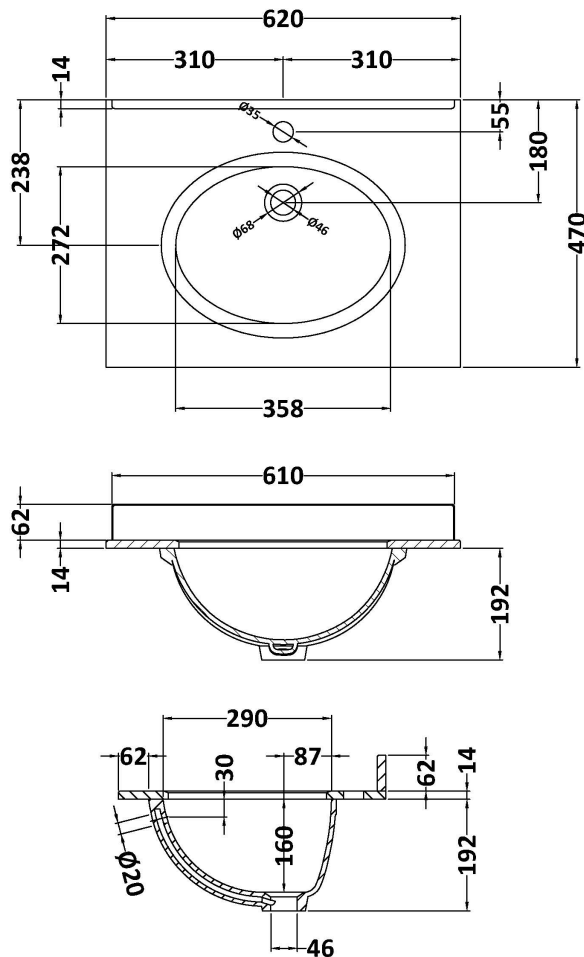

Packaging Dimensions

Height (mm):	465
Width (mm):	625
Depth (mm):	480
Gross Weight (kg):	19.5

Packaging Data

Box Colour:	Brown Cardboard Box
Box Qty:	1
Label Size:	100 x 50
Label Colour:	White Label
Label Qty:	2

Outer Box Dimensions (If Applicable)

Height (mm):	
Width (mm):	
Depth (mm):	
Gross Weight (kg):	
Barcode:	5056462643267

Product Details

Country of Origin:	China
Fitting Instruction:	No
CE & UKCA:	N/A
FSC Certified Materials:	Yes
Colour:	Satin White
Construction Method:	Cam & Wood Dowel
Construction Type:	Rigid
Cabinet Finish:	MFC Painted Matt
Fascia Finish:	Mdf Painted Matt
Cabinet Thickness (mm):	18
Fascia Thickness (mm):	18
Drawer Included:	Yes
Drawer Type:	80mm High Metal S/C Inc Galler
No of Shelves:	Not Applicable
Hinge Type:	Not Applicable
Hinge Included:	Not Applicable
Adjustable Legs:	No, Not Required
Fixings Included:	Yes
Handle Style:	Traditional
Waste Shroud:	Yes
Handle Included:	Yes, Supplied
Handle Type:	Knob

Sales Code: LOM221

Description: 600 Single Bowl Marble Top 1Th

Product Dimensions

Height (mm):	268
Width (mm):	620
Depth (mm):	463
Nett Weight (kg):	13.5

Packaging Dimensions

Height (mm):	310
Width (mm):	700
Depth (mm):	550
Gross Weight (kg):	14

Packaging Data

Box Colour:	White Cardboard Box
Box Qty:	1
Label Size:	100 x 50
Label Colour:	White Label
Label Qty:	2

Outer Box Dimensions (If Applicable)

Height (mm):	
Width (mm):	
Depth (mm):	
Gross Weight (kg):	
Barcode:	5056211818960