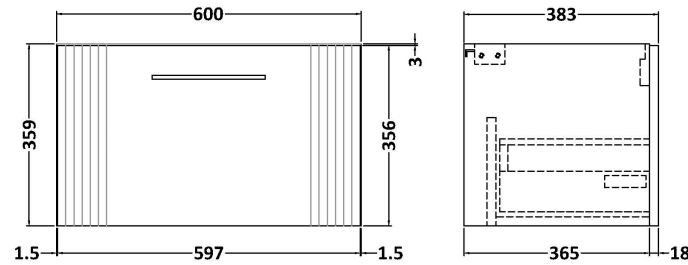

Sales Code: DPF194A

Description: 600 W/H Single Drawer Vanity & Basin 1

Packaging Details

Barcode: 5056462675367

Sales Code: FLT194

Description: 600 W/H Single Drawer Unit

Product Dimensions

Height (mm):	359
Width (mm):	600
Depth (mm):	383
Nett Weight (kg):	13

Packaging Dimensions

Height (mm):	380
Width (mm):	620
Depth (mm):	405
Gross Weight (kg):	13.5

Packaging Data

Box Colour:	Brown Cardboard Box - Printed
Box Qty:	0
Label Size:	0 x 0
Label Colour:	Not Applicable
Label Qty:	0

Sales Code: NVM013

Description: 600 Mid-Edged Basin 1 Th

Product Dimensions

Height (mm):	180
Width (mm):	610
Depth (mm):	390
Nett Weight (kg):	11

Packaging Dimensions

Height (mm):	200
Width (mm):	410
Depth (mm):	630
Gross Weight (kg):	11

Packaging Data

Box Colour:	Brown Cardboard Box - Printed
Box Qty:	1
Label Size:	100 x 50
Label Colour:	White Label
Label Qty:	2

Outer Box Dimensions (If Applicable)

Height (mm):	
Width (mm):	
Depth (mm):	
Gross Weight (kg):	
Barcode:	5055369043415