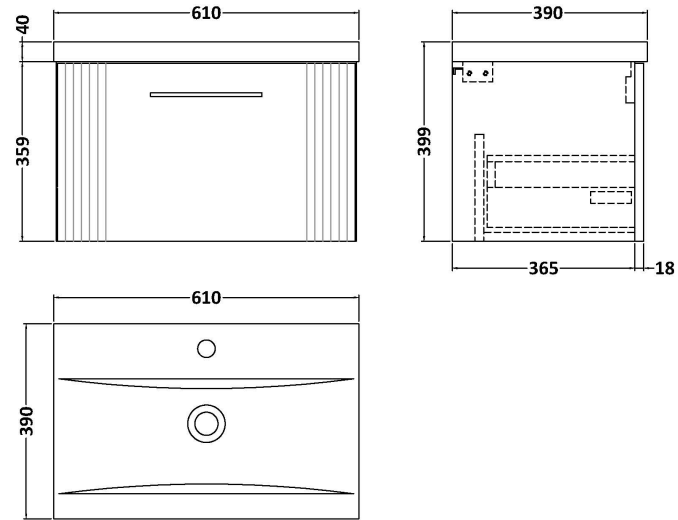

Sales Code: DPF194A

Description: 600 W/H Single Drawer Vanity & Basin 1

Packaging Details

Barcode: 5056462675367

Sales Code: FLT194

Description: 600 W/H Single Drawer Unit

Product Dimensions

Height (mm):	359
Width (mm):	600
Depth (mm):	383
Nett Weight (kg):	13

Packaging Dimensions

Height (mm):	380
Width (mm):	620
Depth (mm):	405
Gross Weight (kg):	13.5

Packaging Data

Box Colour:	Brown Cardboard Box - Printed
Box Qty:	0
Label Size:	0 x 0
Label Colour:	Not Applicable
Label Qty:	0

Outer Box Dimensions (If Applicable)

Height (mm):	
Width (mm):	
Depth (mm):	
Gross Weight (kg):	
Barcode:	5056462655444

Product Details

Country of Origin:	China
Fitting Instruction:	No
CE & UKCA:	
FSC Certified Materials:	Yes
Colour:	Satin White
Construction Method:	Cam & Wood Dowel
Construction Type:	Rigid
Cabinet Finish:	MFC Painted Gloss
Fascia Finish:	Mdf Painted Gloss
Cabinet Thickness (mm):	16
Fascia Thickness (mm):	18
Drawer Included:	Yes
Drawer Type:	80mm High Metal S/C Inc Galler
No of Shelves:	0
Hinge Type:	Not Applicable
Hinge Included:	No
Adjustable Legs:	No, Not Required
Fixings Included:	Yes
Handle Style:	Modern
Waste Shroud:	Yes
Handle Included:	Yes, Supplied
Handle Type:	Finger Pull

Sales Code: NVM013

Description: 600 Mid-Edged Basin 1 Th

Product Dimensions

Height (mm):	180
Width (mm):	610
Depth (mm):	390
Nett Weight (kg):	11

Packaging Dimensions

Height (mm):	200
Width (mm):	410
Depth (mm):	630
Gross Weight (kg):	11