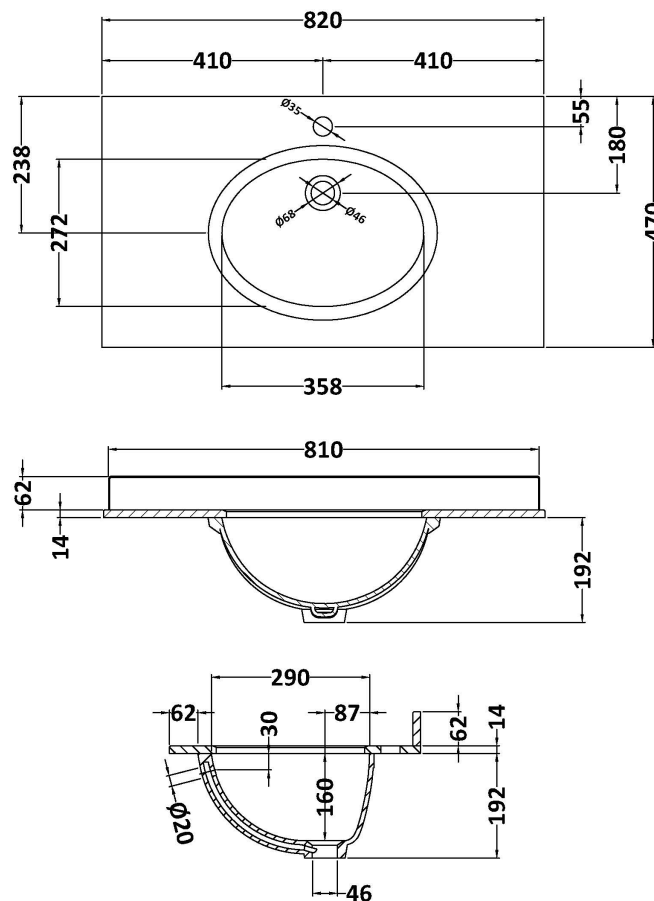

### Product Dimensions

Height (mm):	431
Width (mm):	800
Depth (mm):	453
Nett Weight (kg):	23

### Outer Box Dimensions (If Applicable)

Height (mm):	
Width (mm):	
Depth (mm):	
Gross Weight (kg):	
Barcode:	5056462643311

### Product Dimensions

Height (mm):	268
Width (mm):	820
Depth (mm):	463
Nett Weight (kg):	18

### Packaging Dimensions

Height (mm):	310
Width (mm):	900
Depth (mm):	550
Gross Weight (kg):	18.5