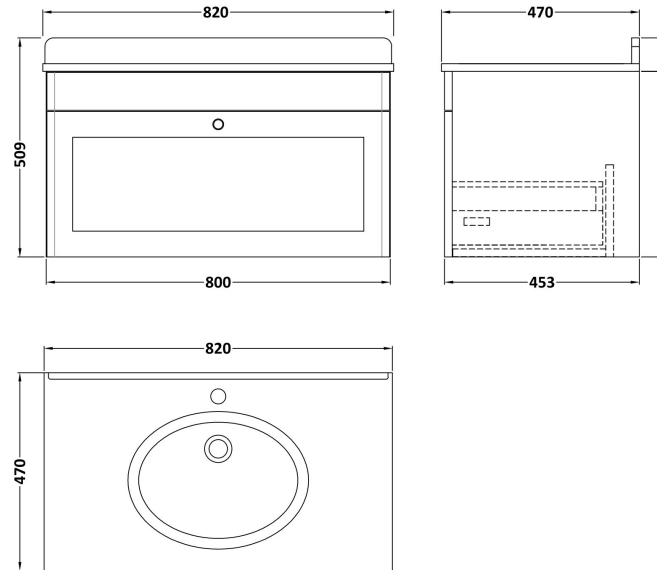

Sales Code: CLC296BR1

Description: 800 W/H 1-Drawer Unit & Marble Top 1Th

Packaging Details

Barcode: 5056678417287