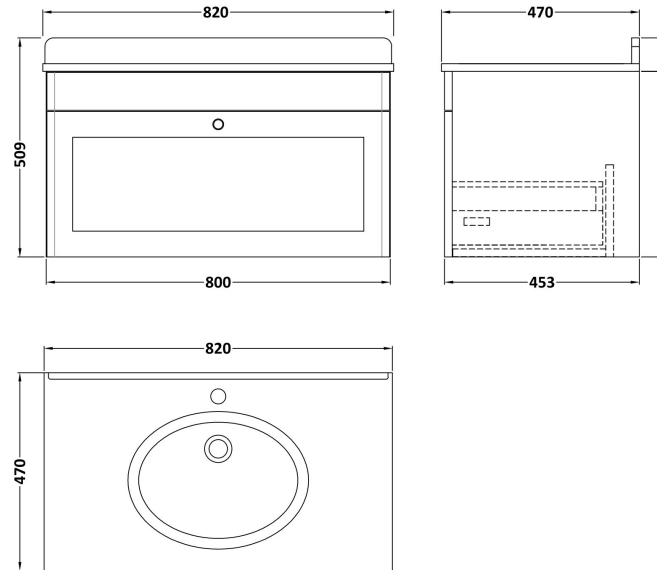

Sales Code: CLC196BR1

Description: 800 W/H 1-Drawer Unit & Marble Top 1Th

Packaging Details

Barcode: 5056678417270

Sales Code: CLA196

Description: 800 W/H 1-Drawer Unit (431X800x453)

Product Dimensions

Height (mm):	431
Width (mm):	800
Depth (mm):	453
Nett Weight (kg):	23

Packaging Dimensions

Height (mm):	465
Width (mm):	825
Depth (mm):	480
Gross Weight (kg):	23.5

Packaging Data

Box Colour:	Brown Cardboard Box
Box Qty:	1
Label Size:	100 x 50
Label Colour:	White Label
Label Qty:	2

Outer Box Dimensions (If Applicable)

Height (mm):	
Width (mm):	
Depth (mm):	
Gross Weight (kg):	
Barcode:	5056462643304

Product Details

Country of Origin:	China
Fitting Instruction:	No
CE & UKCA:	N/A
FSC Certified Materials:	Yes
Colour:	Satin White
Construction Method:	Cam & Wood Dowel
Construction Type:	Rigid
Cabinet Finish:	MFC Painted Matt
Fascia Finish:	Mdf Painted Matt
Cabinet Thickness (mm):	18
Fascia Thickness (mm):	18
Drawer Included:	Yes
Drawer Type:	80mm High Metal S/C Inc Galler
No of Shelves:	Not Applicable
Hinge Type:	Not Applicable
Hinge Included:	Not Applicable
Adjustable Legs:	No, Not Required
Fixings Included:	Yes
Handle Style:	Traditional
Waste Shroud:	Yes
Handle Included:	Yes, Supplied
Handle Type:	Knob

Sales Code: LOM227

Description: 800 Single Bowl Marble Top 1Th

Product Dimensions

Height (mm):	268
Width (mm):	820
Depth (mm):	463
Nett Weight (kg):	18

Packaging Dimensions

Height (mm):	310
Width (mm):	900
Depth (mm):	550
Gross Weight (kg):	18.5