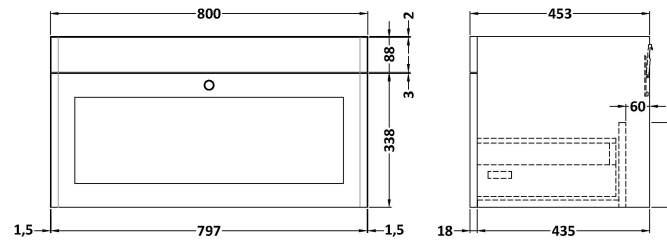

Sales Code: CLC196BR1

Description: 800 W/H 1-Drawer Unit & Marble Top 1Th

Packaging Details

Barcode: 5056678417270

Sales Code: CLA196

Description: 800 W/H 1-Drawer Unit (431X800x453)

Product Dimensions

Height (mm):	431
Width (mm):	800
Depth (mm):	453
Nett Weight (kg):	23

Packaging Dimensions

Height (mm):	465
Width (mm):	825
Depth (mm):	480
Gross Weight (kg):	23.5

Packaging Data

Box Colour:	Brown Cardboard Box
Box Qty:	1
Label Size:	100 x 50
Label Colour:	White Label
Label Qty:	2

Sales Code: LOM227

Description: 800 Single Bowl Marble Top 1Th

Product Dimensions

Height (mm):	268
Width (mm):	820
Depth (mm):	463
Nett Weight (kg):	18

Packaging Dimensions

Height (mm):	310
Width (mm):	900
Depth (mm):	550
Gross Weight (kg):	18.5

Packaging Data

Box Colour:	White Cardboard Box
Box Qty:	1
Label Size:	100 x 50
Label Colour:	White Label
Label Qty:	2

Outer Box Dimensions (If Applicable)

Height (mm):	
Width (mm):	
Depth (mm):	
Gross Weight (kg):	
Barcode:	5056211819028