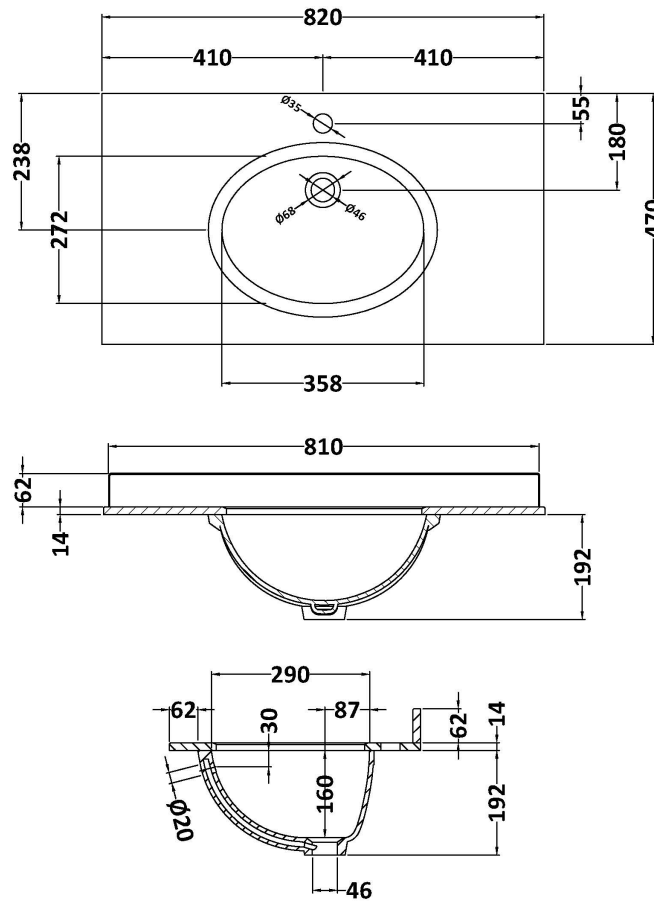

Packaging Dimensions

Height (mm):	465
Width (mm):	825
Depth (mm):	480
Gross Weight (kg):	23.5

Packaging Data

Box Colour:	Brown Cardboard Box
Box Qty:	1
Label Size:	100 x 50
Label Colour:	White Label
Label Qty:	2

Outer Box Dimensions (If Applicable)

Height (mm):	
Width (mm):	
Depth (mm):	
Gross Weight (kg):	
Barcode:	5056462643304

Product Details

Country of Origin:	China
Fitting Instruction:	No
CE & UKCA:	N/A
FSC Certified Materials:	Yes
Colour:	Satin White
Construction Method:	Cam & Wood Dowel
Construction Type:	Rigid
Cabinet Finish:	MFC Painted Matt
Fascia Finish:	Mdf Painted Matt
Cabinet Thickness (mm):	18
Fascia Thickness (mm):	18
Drawer Included:	Yes
Drawer Type:	80mm High Metal S/C Inc Galler
No of Shelves:	Not Applicable
Hinge Type:	Not Applicable
Hinge Included:	Not Applicable
Adjustable Legs:	No, Not Required
Fixings Included:	Yes
Handle Style:	Traditional
Waste Shroud:	Yes
Handle Included:	Yes, Supplied
Handle Type:	Knob

Sales Code: LOM227

Description: 800 Single Bowl Marble Top 1Th

Product Dimensions

Height (mm):	268
Width (mm):	820
Depth (mm):	463
Nett Weight (kg):	18

Packaging Dimensions

Height (mm):	310
Width (mm):	900
Depth (mm):	550
Gross Weight (kg):	18.5

Packaging Data

Box Colour:	White Cardboard Box
Box Qty:	1
Label Size:	100 x 50
Label Colour:	White Label
Label Qty:	2

Outer Box Dimensions (If Applicable)

Height (mm):	
Width (mm):	
Depth (mm):	
Gross Weight (kg):	
Barcode:	5056211819028