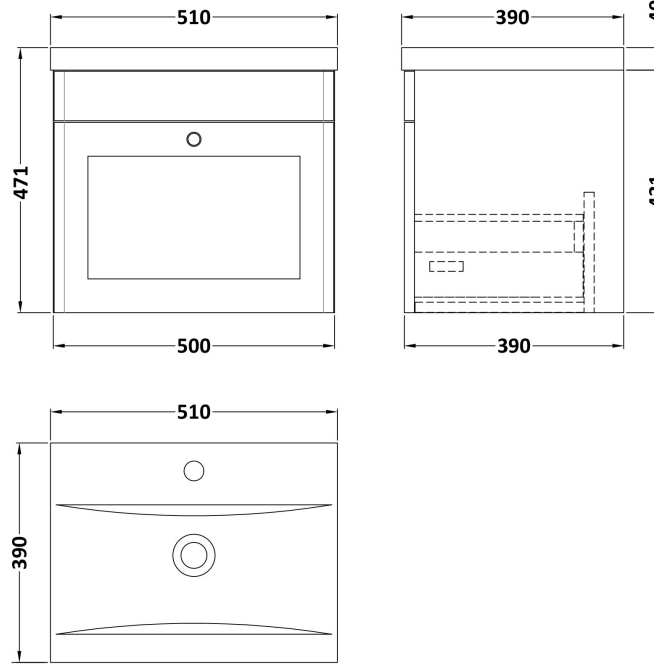

Sales Code: CLC1491D

Description: 500 W/H 1-Drawer Unit & Mid-Edged Basin

Packaging Details

Barcode: 5056678416266

Sales Code: CLA1491

Description: 500 W/H 1-Drawer Unit (431X500x390)

Product Dimensions

Height (mm):	431
Width (mm):	500
Depth (mm):	390
Nett Weight (kg):	15.2

Packaging Dimensions

Height (mm):	465
Width (mm):	525
Depth (mm):	415
Gross Weight (kg):	15.7

Packaging Data

Box Colour:	Brown Cardboard Box
Box Qty:	1
Label Size:	100 x 50
Label Colour:	White Label
Label Qty:	2

Outer Box Dimensions (If Applicable)

Height (mm):	
Width (mm):	
Depth (mm):	
Gross Weight (kg):	
Barcode:	5056462643250

Product Details

Country of Origin:	China
Fitting Instruction:	No
CE & UKCA:	N/A
FSC Certified Materials:	Yes
Colour:	Satin Anthracite
Construction Method:	Cam & Wood Dowel
Construction Type:	Rigid
Cabinet Finish:	MFC Painted Matt
Fascia Finish:	Mdf Painted Matt
Cabinet Thickness (mm):	18
Fascia Thickness (mm):	18
Drawer Included:	Yes
Drawer Type:	80mm High Metal S/C Inc Galler
No of Shelves:	Not Applicable
Hinge Type:	Not Applicable
Hinge Included:	Not Applicable
Adjustable Legs:	No, Not Required
Fixings Included:	Yes
Handle Style:	Traditional
Waste Shroud:	Yes
Handle Included:	Yes, Supplied
Handle Type:	Knob

Sales Code: NVM012

Description: 500 Mid-Edged Basin 1 Th

Product Dimensions

Height (mm):	180
Width (mm):	510
Depth (mm):	390
Nett Weight (kg):	10.54

Packaging Dimensions

Height (mm):	210
Width (mm):	410
Depth (mm):	530
Gross Weight (kg):	10.54