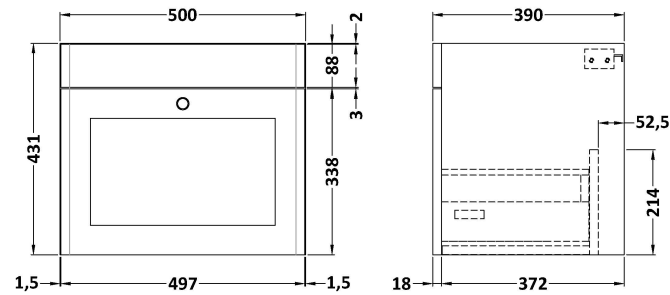

Sales Code: CLC1491D

Description: 500 W/H 1-Drawer Unit & Mid-Edged Basin

Packaging Details

Barcode: 5056678416266

Sales Code: CLA1491

Description: 500 W/H 1-Drawer Unit (431X500x390)

Product Dimensions

Height (mm):	431
Width (mm):	500
Depth (mm):	390
Nett Weight (kg):	15.2

Packaging Dimensions

Height (mm):	465
Width (mm):	525
Depth (mm):	415
Gross Weight (kg):	15.7

Packaging Data

Box Colour:	Brown Cardboard Box
Box Qty:	1
Label Size:	100 x 50
Label Colour:	White Label
Label Qty:	2

Sales Code: NVM012

Description: 500 Mid-Edged Basin 1 Th

Product Dimensions

Height (mm):	180
Width (mm):	510
Depth (mm):	390
Nett Weight (kg):	10.54

Packaging Dimensions

Height (mm):	210
Width (mm):	410
Depth (mm):	530
Gross Weight (kg):	10.54

Packaging Data

Box Colour:	Brown Cardboard Box - Printed
Box Qty:	1
Label Size:	100 x 50
Label Colour:	White Label
Label Qty:	2

Outer Box Dimensions (If Applicable)

Height (mm):	
Width (mm):	
Depth (mm):	
Gross Weight (kg):	
Barcode:	5055369043446