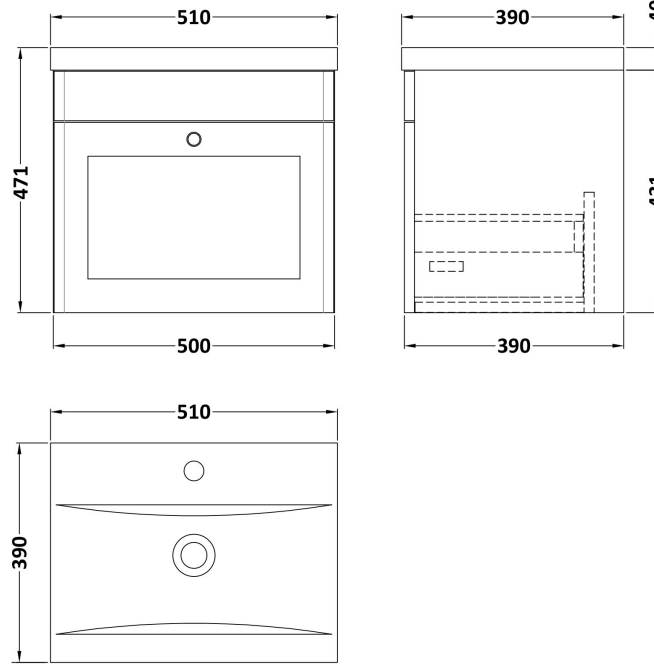

Sales Code: CLC191D

Description: 500 W/H 1-Drawer Unit & Mid-Edged Basin

Packaging Details

Barcode: 5056678416235