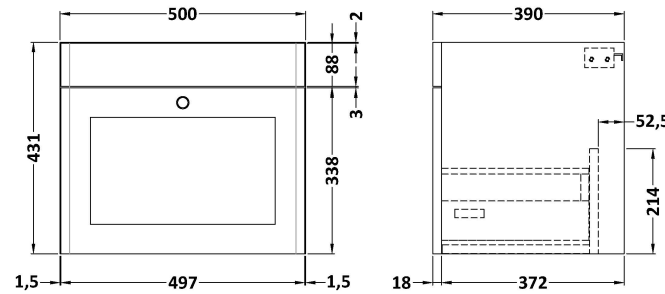

### Product Dimensions

Height (mm):	431
Width (mm):	500
Depth (mm):	390
Nett Weight (kg):	15.2

### Packaging Dimensions

Height (mm):	465
Width (mm):	525
Depth (mm):	415
Gross Weight (kg):	15.7

### Product Dimensions

Height (mm):	180
Width (mm):	510
Depth (mm):	390
Nett Weight (kg):	10.54

### Packaging Dimensions

Height (mm):	210
Width (mm):	410
Depth (mm):	530
Gross Weight (kg):	10.54