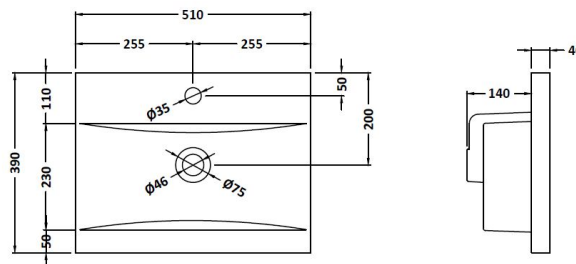

### Product Dimensions

Height (mm):	431
Width (mm):	500
Depth (mm):	390
Nett Weight (kg):	15.2

### Outer Box Dimensions (If Applicable)

Height (mm):	
Width (mm):	
Depth (mm):	
Gross Weight (kg):	
Barcode:	5056462643229

### Product Dimensions

Height (mm):	180
Width (mm):	510
Depth (mm):	390
Nett Weight (kg):	10.54

### Packaging Dimensions

Height (mm):	210
Width (mm):	410
Depth (mm):	530
Gross Weight (kg):	10.54