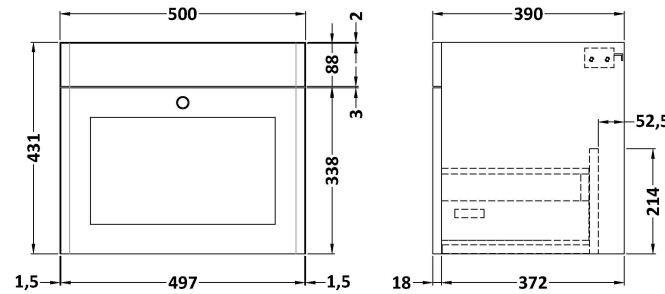

### Product Dimensions

Height (mm):	431
Width (mm):	500
Depth (mm):	390
Nett Weight (kg):	15.2

### Packaging Dimensions

Height (mm):	465
Width (mm):	525
Depth (mm):	415
Gross Weight (kg):	15.7

### Product Dimensions

Height (mm):	170
Width (mm):	500
Depth (mm):	390
Nett Weight (kg):	9

### Packaging Dimensions

Height (mm):	400
Width (mm):	520
Depth (mm):	200
Gross Weight (kg):	9