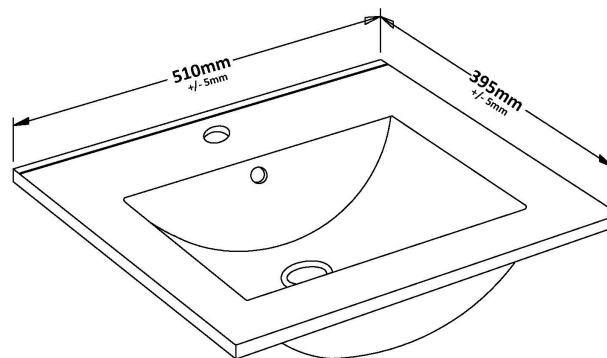

### Product Dimensions

Height (mm):	431
Width (mm):	500
Depth (mm):	390
Nett Weight (kg):	15.2

### Packaging Dimensions

Height (mm):	465
Width (mm):	525
Depth (mm):	415
Gross Weight (kg):	15.7

### Outer Box Dimensions (If Applicable)

Height (mm):	
Width (mm):	
Depth (mm):	
Gross Weight (kg):	
Barcode:	5056462643229

### Product Dimensions

Height (mm):	170
Width (mm):	500
Depth (mm):	390
Nett Weight (kg):	9