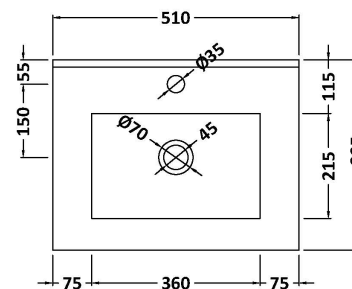

### Product Dimensions

Height (mm):	431
Width (mm):	500
Depth (mm):	390
Nett Weight (kg):	15.2

### Packaging Dimensions

Height (mm):	465
Width (mm):	525
Depth (mm):	415
Gross Weight (kg):	15.7

### Outer Box Dimensions (If Applicable)

Height (mm):	
Width (mm):	
Depth (mm):	
Gross Weight (kg):	
Barcode:	5056462643229

### Product Dimensions

Height (mm):	170
Width (mm):	500
Depth (mm):	390
Nett Weight (kg):	9