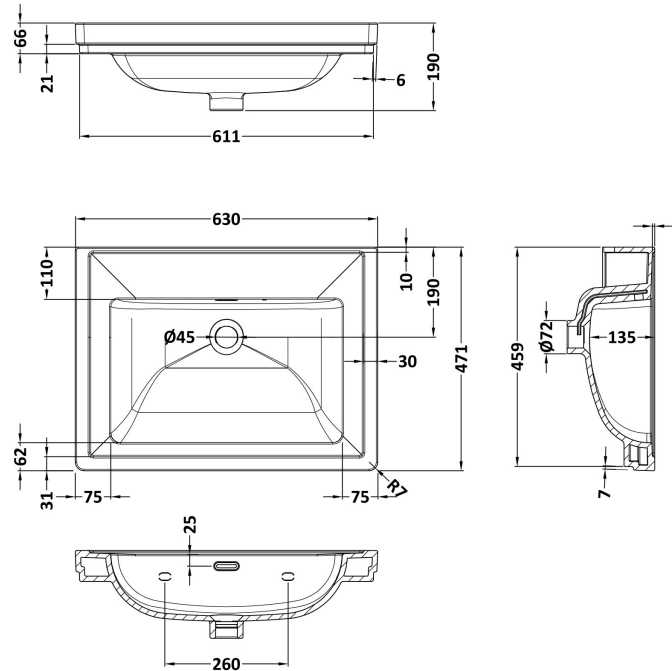

Packaging Dimensions

Height (mm):	465
Width (mm):	625
Depth (mm):	480
Gross Weight (kg):	19.5

Packaging Data

Box Colour:	Brown Cardboard Box
Box Qty:	1
Label Size:	100 x 50
Label Colour:	White Label
Label Qty:	2

Outer Box Dimensions (If Applicable)

Height (mm):	
Width (mm):	
Depth (mm):	
Gross Weight (kg):	
Barcode:	5056462643281

Product Details

Country of Origin:	China
Fitting Instruction:	No
CE & UKCA:	N/A
FSC Certified Materials:	Yes
Colour:	Satin Green
Construction Method:	Cam & Wood Dowel
Construction Type:	Rigid
Cabinet Finish:	MFC Painted Matt
Fascia Finish:	Mdf Painted Matt
Cabinet Thickness (mm):	18
Fascia Thickness (mm):	18
Drawer Included:	Yes
Drawer Type:	80mm High Metal S/C Inc Galler
No of Shelves:	Not Applicable
Hinge Type:	Not Applicable
Hinge Included:	Not Applicable
Adjustable Legs:	No, Not Required
Fixings Included:	Yes
Handle Style:	Traditional
Waste Shroud:	Yes
Handle Included:	Yes, Supplied
Handle Type:	Knob

Sales Code: CBM513

Description: 600 Classic Basin (640X472x185) 0Th

Product Dimensions

Height (mm):	190
Width (mm):	630
Depth (mm):	471
Nett Weight (kg):	17

Packaging Dimensions

Height (mm):	490
Width (mm):	650
Depth (mm):	220
Gross Weight (kg):	17.3

Packaging Data

Box Colour:	Brown Cardboard Box - Printed
Box Qty:	1
Label Size:	100 x 50
Label Colour:	White Label
Label Qty:	2

Outer Box Dimensions (If Applicable)

Height (mm):	
Width (mm):	
Depth (mm):	
Gross Weight (kg):	
Barcode:	5056678431191