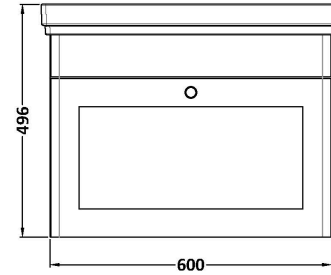

Sales Code: CLC894H

Description: 600 W/H 1-Drawer Unit & Basin 0Th

Packaging Details

Barcode: 5056678432884

Sales Code: CLA894

Description: 600 W/H 1-Drawer Unit (431X600x453)

Product Dimensions

Height (mm):	431
Width (mm):	600
Depth (mm):	453
Nett Weight (kg):	19

Packaging Dimensions

Height (mm):	465
Width (mm):	625
Depth (mm):	480
Gross Weight (kg):	19.5

Packaging Data

Box Colour:	Brown Cardboard Box
Box Qty:	1
Label Size:	100 x 50
Label Colour:	White Label
Label Qty:	2

Outer Box Dimensions (If Applicable)

Height (mm):	
Width (mm):	
Depth (mm):	
Gross Weight (kg):	
Barcode:	5056462643281

Product Details

Country of Origin:	China
Fitting Instruction:	No
CE & UKCA:	N/A
FSC Certified Materials:	Yes
Colour:	Satin Green
Construction Method:	Cam & Wood Dowel
Construction Type:	Rigid
Cabinet Finish:	MFC Painted Matt
Fascia Finish:	Mdf Painted Matt
Cabinet Thickness (mm):	18
Fascia Thickness (mm):	18
Drawer Included:	Yes
Drawer Type:	80mm High Metal S/C Inc Galler
No of Shelves:	Not Applicable
Hinge Type:	Not Applicable
Hinge Included:	Not Applicable
Adjustable Legs:	No, Not Required
Fixings Included:	Yes
Handle Style:	Traditional
Waste Shroud:	Yes
Handle Included:	Yes, Supplied
Handle Type:	Knob

Sales Code: CBM513

Description: 600 Classic Basin (640X472x185) 0Th

Product Dimensions

Height (mm):	190
Width (mm):	630
Depth (mm):	471
Nett Weight (kg):	17

Packaging Dimensions

Height (mm):	490
Width (mm):	650
Depth (mm):	220
Gross Weight (kg):	17.3