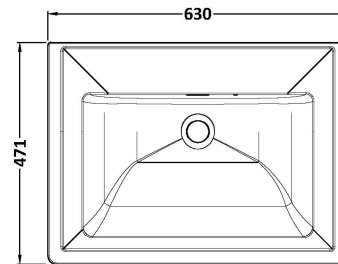

Sales Code: CLC894H

Description: 600 W/H 1-Drawer Unit & Basin 0Th

Packaging Details

Barcode: 5056678432884

Sales Code: CLA894

Description: 600 W/H 1-Drawer Unit (431X600x453)

Product Dimensions

Height (mm):	431
Width (mm):	600
Depth (mm):	453
Nett Weight (kg):	19

Packaging Dimensions

Height (mm):	465
Width (mm):	625
Depth (mm):	480
Gross Weight (kg):	19.5

Packaging Data

Box Colour:	Brown Cardboard Box
Box Qty:	1
Label Size:	100 x 50
Label Colour:	White Label
Label Qty:	2

Outer Box Dimensions (If Applicable)

Height (mm):	
Width (mm):	
Depth (mm):	
Gross Weight (kg):	
Barcode:	5056462643281

Product Details

Country of Origin:	China
Fitting Instruction:	No
CE & UKCA:	N/A
FSC Certified Materials:	Yes
Colour:	Satin Green
Construction Method:	Cam & Wood Dowel
Construction Type:	Rigid
Cabinet Finish:	MFC Painted Matt
Fascia Finish:	Mdf Painted Matt
Cabinet Thickness (mm):	18
Fascia Thickness (mm):	18
Drawer Included:	Yes
Drawer Type:	80mm High Metal S/C Inc Galler
No of Shelves:	Not Applicable
Hinge Type:	Not Applicable
Hinge Included:	Not Applicable
Adjustable Legs:	No, Not Required
Fixings Included:	Yes
Handle Style:	Traditional
Waste Shroud:	Yes
Handle Included:	Yes, Supplied
Handle Type:	Knob

Sales Code: CBM513

Description: 600 Classic Basin (640X472x185) 0Th

Product Dimensions

Height (mm):	190
Width (mm):	630
Depth (mm):	471
Nett Weight (kg):	17

Packaging Dimensions

Height (mm):	490
Width (mm):	650
Depth (mm):	220
Gross Weight (kg):	17.3