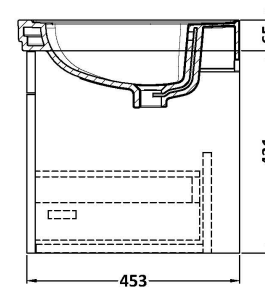

Sales Code: CLC894H

Description: 600 W/H 1-Drawer Unit & Basin 0Th

Packaging Details

Barcode: 5056678432884

Sales Code: CLA894

Description: 600 W/H 1-Drawer Unit (431X600x453)

Product Dimensions

Height (mm):	431
Width (mm):	600
Depth (mm):	453
Nett Weight (kg):	19

Packaging Dimensions

Height (mm):	465
Width (mm):	625
Depth (mm):	480
Gross Weight (kg):	19.5

Packaging Data

Box Colour:	Brown Cardboard Box
Box Qty:	1
Label Size:	100 x 50
Label Colour:	White Label
Label Qty:	2

Outer Box Dimensions (If Applicable)

Height (mm):	
Width (mm):	
Depth (mm):	
Gross Weight (kg):	
Barcode:	5056462643281

Product Details

Country of Origin:	China
Fitting Instruction:	No
CE & UKCA:	N/A
FSC Certified Materials:	Yes
Colour:	Satin Green
Construction Method:	Cam & Wood Dowel
Construction Type:	Rigid
Cabinet Finish:	MFC Painted Matt
Fascia Finish:	Mdf Painted Matt
Cabinet Thickness (mm):	18
Fascia Thickness (mm):	18
Drawer Included:	Yes
Drawer Type:	80mm High Metal S/C Inc Galler
No of Shelves:	Not Applicable
Hinge Type:	Not Applicable
Hinge Included:	Not Applicable
Adjustable Legs:	No, Not Required
Fixings Included:	Yes
Handle Style:	Traditional
Waste Shroud:	Yes
Handle Included:	Yes, Supplied
Handle Type:	Knob

Sales Code: CBM513

Description: 600 Classic Basin (640X472x185) 0Th

Product Dimensions

Height (mm):	190
Width (mm):	630
Depth (mm):	471
Nett Weight (kg):	17

Packaging Dimensions

Height (mm):	490
Width (mm):	650
Depth (mm):	220
Gross Weight (kg):	17.3