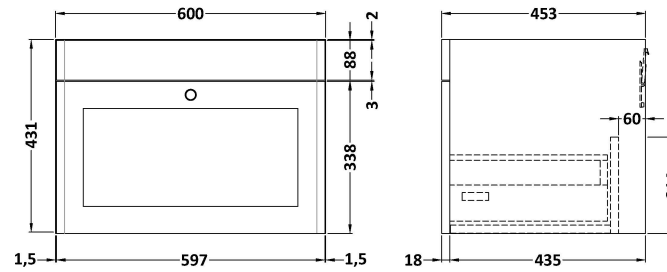

Sales Code: CLC894H

Description: 600 W/H 1-Drawer Unit & Basin 0Th

Packaging Details

Barcode: 5056678432884

Sales Code: CLA894

Description: 600 W/H 1-Drawer Unit (431X600x453)

Product Dimensions

Height (mm):	431
Width (mm):	600
Depth (mm):	453
Nett Weight (kg):	19

Packaging Dimensions

Height (mm):	465
Width (mm):	625
Depth (mm):	480
Gross Weight (kg):	19.5

Packaging Data

Box Colour:	Brown Cardboard Box
Box Qty:	1
Label Size:	100 x 50
Label Colour:	White Label
Label Qty:	2

Sales Code: CBM513

Description: 600 Classic Basin (640X472x185) 0Th

Product Dimensions

Height (mm):	190
Width (mm):	630
Depth (mm):	471
Nett Weight (kg):	17

Packaging Dimensions

Height (mm):	490
Width (mm):	650
Depth (mm):	220
Gross Weight (kg):	17.3

Packaging Data

Box Colour:	Brown Cardboard Box - Printed
Box Qty:	1
Label Size:	100 x 50
Label Colour:	White Label
Label Qty:	2

Outer Box Dimensions (If Applicable)

Height (mm):	
Width (mm):	
Depth (mm):	
Gross Weight (kg):	
Barcode:	5056678431191