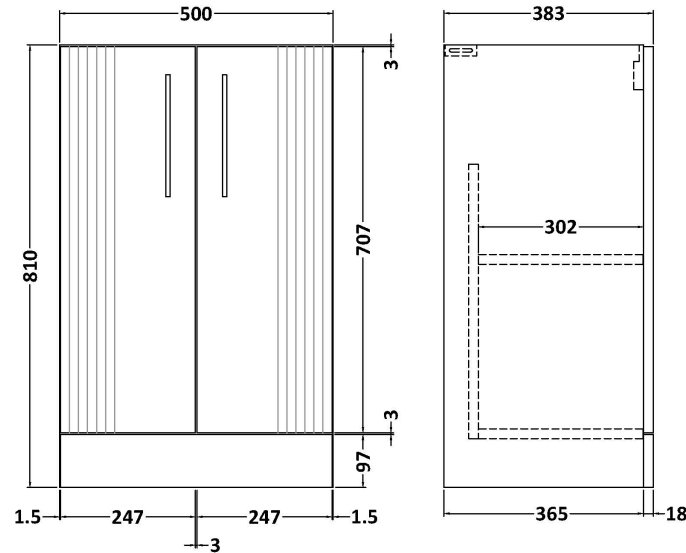

Sales Code: DPF823A

Description: 500 Fs 2-Door Vanity & Basin 1

Packaging Details

Barcode: 5056462674889

Sales Code: FLT823

Description: 500 F/S 2-Door Unit

Product Dimensions

Height (mm):	810
Width (mm):	500
Depth (mm):	383
Nett Weight (kg):	21.5

Packaging Dimensions

Height (mm):	830
Width (mm):	520
Depth (mm):	405
Gross Weight (kg):	22

Packaging Data

Box Colour:	Brown Cardboard Box - Printed
Box Qty:	0
Label Size:	0 x 0
Label Colour:	Not Applicable
Label Qty:	0

Outer Box Dimensions (If Applicable)

Height (mm):	
Width (mm):	
Depth (mm):	
Gross Weight (kg):	
Barcode:	5056462655314

Product Details

Country of Origin:	China
Fitting Instruction:	No
CE & UKCA:	
FSC Certified Materials:	Yes
Colour:	Satin Green
Construction Method:	Cam & Wood Dowel
Construction Type:	Rigid
Cabinet Finish:	MFC Painted Gloss
Fascia Finish:	Mdf Painted Gloss
Cabinet Thickness (mm):	16
Fascia Thickness (mm):	18
Drawer Included:	No
Drawer Type:	Not Applicable
No of Shelves:	1
Hinge Type:	95 Degree Soft Close
Hinge Included:	Yes, Supplied
Adjustable Legs:	No, Not Required
Fixings Included:	Yes
Handle Style:	Modern
Waste Shroud:	Not Applicable
Handle Included:	Yes, Supplied
Handle Type:	Finger Pull

Sales Code: NVM012

Description: 500 Mid-Edged Basin 1 Th

Product Dimensions

Height (mm):	180
Width (mm):	510
Depth (mm):	390
Nett Weight (kg):	10.54

Packaging Dimensions

Height (mm):	210
Width (mm):	410
Depth (mm):	530
Gross Weight (kg):	10.54