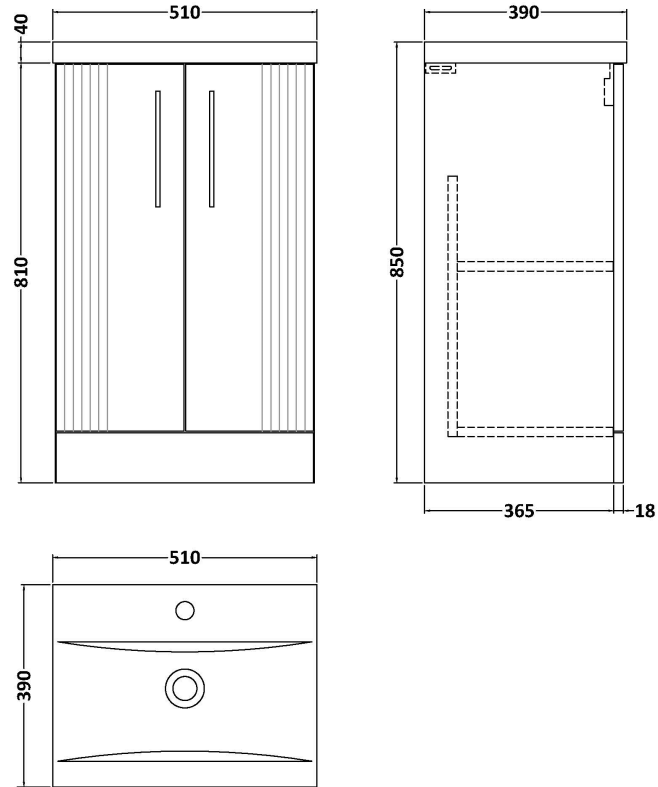

Sales Code: DPF823A

Description: 500 Fs 2-Door Vanity & Basin 1

Packaging Details

Barcode: 5056462674889

Sales Code: FLT823

Description: 500 F/S 2-Door Unit

Product Dimensions

Height (mm):	810
Width (mm):	500
Depth (mm):	383
Nett Weight (kg):	21.5

Packaging Dimensions

Height (mm):	830
Width (mm):	520
Depth (mm):	405
Gross Weight (kg):	22

Packaging Data

Box Colour:	Brown Cardboard Box - Printed
Box Qty:	0
Label Size:	0 x 0
Label Colour:	Not Applicable
Label Qty:	0

Outer Box Dimensions (If Applicable)

Height (mm):	
Width (mm):	
Depth (mm):	
Gross Weight (kg):	
Barcode:	5056462655314

Product Details

Country of Origin:	China
Fitting Instruction:	No
CE & UKCA:	
FSC Certified Materials:	Yes
Colour:	Satin Green
Construction Method:	Cam & Wood Dowel
Construction Type:	Rigid
Cabinet Finish:	MFC Painted Gloss
Fascia Finish:	Mdf Painted Gloss
Cabinet Thickness (mm):	16
Fascia Thickness (mm):	18
Drawer Included:	No
Drawer Type:	Not Applicable
No of Shelves:	1
Hinge Type:	95 Degree Soft Close
Hinge Included:	Yes, Supplied
Adjustable Legs:	No, Not Required
Fixings Included:	Yes
Handle Style:	Modern
Waste Shroud:	Not Applicable
Handle Included:	Yes, Supplied
Handle Type:	Finger Pull

Sales Code: NVM012

Description: 500 Mid-Edged Basin 1 Th

Product Dimensions

Height (mm):	180
Width (mm):	510
Depth (mm):	390
Nett Weight (kg):	10.54

Packaging Dimensions

Height (mm):	210
Width (mm):	410
Depth (mm):	530
Gross Weight (kg):	10.54