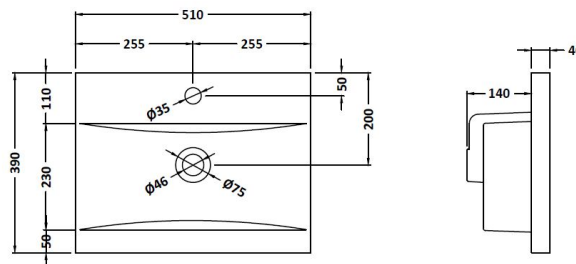

Packaging Dimensions

Height (mm):	830
Width (mm):	520
Depth (mm):	405
Gross Weight (kg):	22

Packaging Data

Box Colour:	Brown Cardboard Box - Printed
Box Qty:	0
Label Size:	0 x 0
Label Colour:	Not Applicable
Label Qty:	0

Outer Box Dimensions (If Applicable)

Height (mm):	
Width (mm):	
Depth (mm):	
Gross Weight (kg):	
Barcode:	5056462655314

Product Details

Country of Origin:	China
Fitting Instruction:	No
CE & UKCA:	
FSC Certified Materials:	Yes
Colour:	Satin Green
Construction Method:	Cam & Wood Dowel
Construction Type:	Rigid
Cabinet Finish:	MFC Painted Gloss
Fascia Finish:	Mdf Painted Gloss
Cabinet Thickness (mm):	16
Fascia Thickness (mm):	18
Drawer Included:	No
Drawer Type:	Not Applicable
No of Shelves:	1
Hinge Type:	95 Degree Soft Close
Hinge Included:	Yes, Supplied
Adjustable Legs:	No, Not Required
Fixings Included:	Yes
Handle Style:	Modern
Waste Shroud:	Not Applicable
Handle Included:	Yes, Supplied
Handle Type:	Finger Pull

Sales Code: NVM012

Description: 500 Mid-Edged Basin 1 Th

Product Dimensions

Height (mm):	180
Width (mm):	510
Depth (mm):	390
Nett Weight (kg):	10.54

Packaging Dimensions

Height (mm):	210
Width (mm):	410
Depth (mm):	530
Gross Weight (kg):	10.54

Packaging Data

Box Colour:	Brown Cardboard Box - Printed
Box Qty:	1
Label Size:	100 x 50
Label Colour:	White Label
Label Qty:	2

Outer Box Dimensions (If Applicable)

Height (mm):	
Width (mm):	
Depth (mm):	
Gross Weight (kg):	
Barcode:	5055369043446