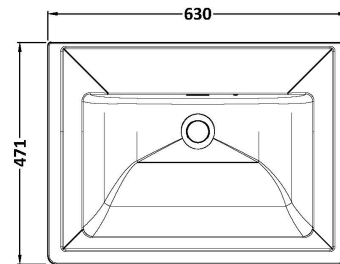

Sales Code: CLC294H

Description: 600 W/H 1-Drawer Unit & Basin 0Th

Packaging Details

Barcode: 5056678432877