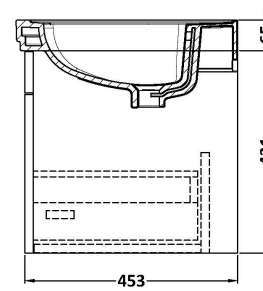

Sales Code: CLC294H

Description: 600 W/H 1-Drawer Unit & Basin 0Th

Packaging Details

Barcode: 5056678432877