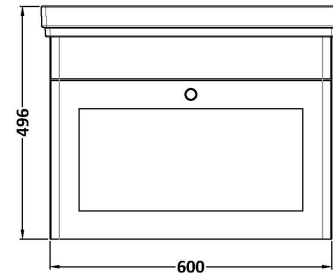

Sales Code: CLC294H

Description: 600 W/H 1-Drawer Unit & Basin 0Th

Packaging Details

Barcode: 5056678432877