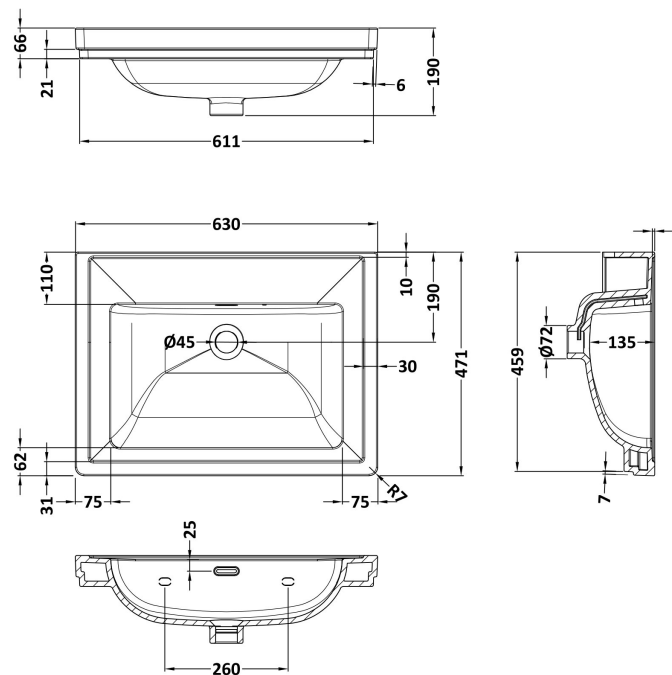

### Product Dimensions

Height (mm):	431
Width (mm):	600
Depth (mm):	453
Nett Weight (kg):	19

### Outer Box Dimensions (If Applicable)

Height (mm):	
Width (mm):	
Depth (mm):	
Gross Weight (kg):	
Barcode:	5056462643274

### Product Dimensions

Height (mm):	190
Width (mm):	630
Depth (mm):	471
Nett Weight (kg):	17

### Packaging Dimensions

Height (mm):	490
Width (mm):	650
Depth (mm):	220
Gross Weight (kg):	17.3