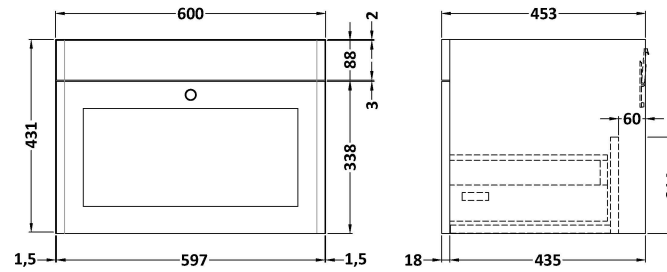

### Product Dimensions

Height (mm):	431
Width (mm):	600
Depth (mm):	453
Nett Weight (kg):	19

### Packaging Dimensions

Height (mm):	465
Width (mm):	625
Depth (mm):	480
Gross Weight (kg):	19.5

### Product Dimensions

Height (mm):	190
Width (mm):	630
Depth (mm):	471
Nett Weight (kg):	17

### Packaging Dimensions

Height (mm):	490
Width (mm):	650
Depth (mm):	220
Gross Weight (kg):	17.3