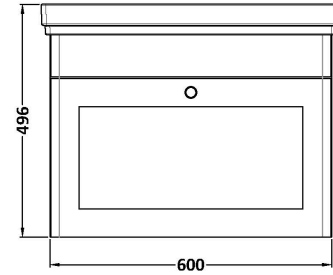

Sales Code: CLC194H

Description: 600 W/H 1-Drawer Unit & Basin 0Th

Packaging Details

Barcode: 5056678432860

Sales Code: CLA194

Description: 600 W/H 1-Drawer Unit (431X600x453)

Product Dimensions

Height (mm):	431
Width (mm):	600
Depth (mm):	453
Nett Weight (kg):	19

Packaging Dimensions

Height (mm):	465
Width (mm):	625
Depth (mm):	480
Gross Weight (kg):	19.5

Packaging Data

Box Colour:	Brown Cardboard Box
Box Qty:	1
Label Size:	100 x 50
Label Colour:	White Label
Label Qty:	2

Outer Box Dimensions (If Applicable)

Height (mm):	
Width (mm):	
Depth (mm):	
Gross Weight (kg):	
Barcode:	5056462643267

Product Details

Country of Origin:	China
Fitting Instruction:	No
CE & UKCA:	N/A
FSC Certified Materials:	Yes
Colour:	Satin White
Construction Method:	Cam & Wood Dowel
Construction Type:	Rigid
Cabinet Finish:	MFC Painted Matt
Fascia Finish:	Mdf Painted Matt
Cabinet Thickness (mm):	18
Fascia Thickness (mm):	18
Drawer Included:	Yes
Drawer Type:	80mm High Metal S/C Inc Galler
No of Shelves:	Not Applicable
Hinge Type:	Not Applicable
Hinge Included:	Not Applicable
Adjustable Legs:	No, Not Required
Fixings Included:	Yes
Handle Style:	Traditional
Waste Shroud:	Yes
Handle Included:	Yes, Supplied
Handle Type:	Knob

Sales Code: CBM513

Description: 600 Classic Basin (640X472x185) 0Th

Product Dimensions

Height (mm):	190
Width (mm):	630
Depth (mm):	471
Nett Weight (kg):	17

Packaging Dimensions

Height (mm):	490
Width (mm):	650
Depth (mm):	220
Gross Weight (kg):	17.3