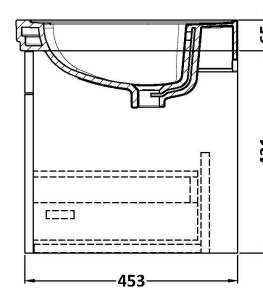

Sales Code: CLC194H

Description: 600 W/H 1-Drawer Unit & Basin 0Th

Packaging Details

Barcode: 5056678432860

Sales Code: CLA194

Description: 600 W/H 1-Drawer Unit (431X600x453)

Product Dimensions

Height (mm):	431
Width (mm):	600
Depth (mm):	453
Nett Weight (kg):	19

Packaging Dimensions

Height (mm):	465
Width (mm):	625
Depth (mm):	480
Gross Weight (kg):	19.5

Packaging Data

Box Colour:	Brown Cardboard Box
Box Qty:	1
Label Size:	100 x 50
Label Colour:	White Label
Label Qty:	2

Outer Box Dimensions (If Applicable)

Height (mm):	
Width (mm):	
Depth (mm):	
Gross Weight (kg):	
Barcode:	5056462643267

Product Details

Country of Origin:	China
Fitting Instruction:	No
CE & UKCA:	N/A
FSC Certified Materials:	Yes
Colour:	Satin White
Construction Method:	Cam & Wood Dowel
Construction Type:	Rigid
Cabinet Finish:	MFC Painted Matt
Fascia Finish:	Mdf Painted Matt
Cabinet Thickness (mm):	18
Fascia Thickness (mm):	18
Drawer Included:	Yes
Drawer Type:	80mm High Metal S/C Inc Galler
No of Shelves:	Not Applicable
Hinge Type:	Not Applicable
Hinge Included:	Not Applicable
Adjustable Legs:	No, Not Required
Fixings Included:	Yes
Handle Style:	Traditional
Waste Shroud:	Yes
Handle Included:	Yes, Supplied
Handle Type:	Knob

Sales Code: CBM513

Description: 600 Classic Basin (640X472x185) 0Th

Product Dimensions

Height (mm):	190
Width (mm):	630
Depth (mm):	471
Nett Weight (kg):	17

Packaging Dimensions

Height (mm):	490
Width (mm):	650
Depth (mm):	220
Gross Weight (kg):	17.3