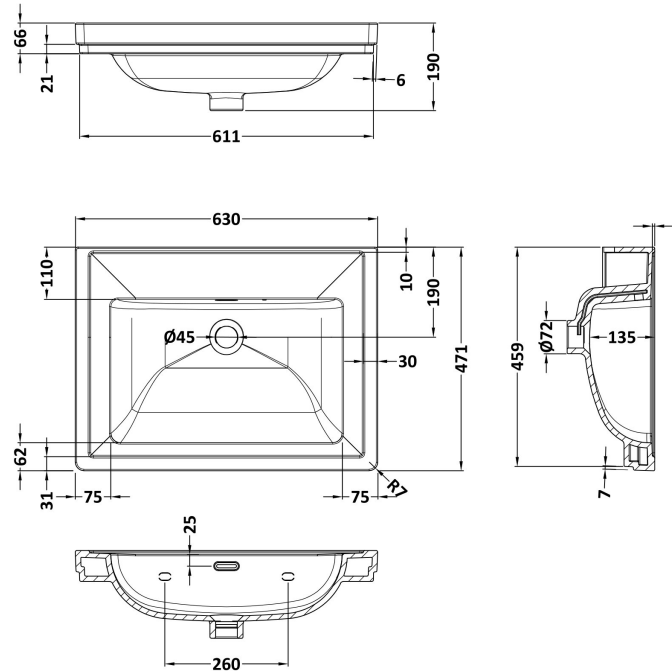

Packaging Dimensions

Height (mm):	465
Width (mm):	625
Depth (mm):	480
Gross Weight (kg):	19.5

Packaging Data

Box Colour:	Brown Cardboard Box
Box Qty:	1
Label Size:	100 x 50
Label Colour:	White Label
Label Qty:	2

Outer Box Dimensions (If Applicable)

Height (mm):	
Width (mm):	
Depth (mm):	
Gross Weight (kg):	
Barcode:	5056462643267

Product Details

Country of Origin:	China
Fitting Instruction:	No
CE & UKCA:	N/A
FSC Certified Materials:	Yes
Colour:	Satin White
Construction Method:	Cam & Wood Dowel
Construction Type:	Rigid
Cabinet Finish:	MFC Painted Matt
Fascia Finish:	Mdf Painted Matt
Cabinet Thickness (mm):	18
Fascia Thickness (mm):	18
Drawer Included:	Yes
Drawer Type:	80mm High Metal S/C Inc Galler
No of Shelves:	Not Applicable
Hinge Type:	Not Applicable
Hinge Included:	Not Applicable
Adjustable Legs:	No, Not Required
Fixings Included:	Yes
Handle Style:	Traditional
Waste Shroud:	Yes
Handle Included:	Yes, Supplied
Handle Type:	Knob

Sales Code: CBM513

Description: 600 Classic Basin (640X472x185) 0Th

Product Dimensions

Height (mm):	190
Width (mm):	630
Depth (mm):	471
Nett Weight (kg):	17

Packaging Dimensions

Height (mm):	490
Width (mm):	650
Depth (mm):	220
Gross Weight (kg):	17.3

Packaging Data

Box Colour:	Brown Cardboard Box - Printed
Box Qty:	1
Label Size:	100 x 50
Label Colour:	White Label
Label Qty:	2

Outer Box Dimensions (If Applicable)

Height (mm):	
Width (mm):	
Depth (mm):	
Gross Weight (kg):	
Barcode:	5056678431191