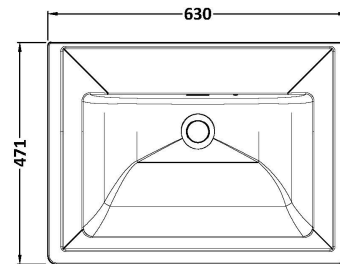

Sales Code: CLC194H

Description: 600 W/H 1-Drawer Unit & Basin 0Th

Packaging Details

Barcode: 5056678432860

Sales Code: CLA194

Description: 600 W/H 1-Drawer Unit (431X600x453)

Product Dimensions

Height (mm):	431
Width (mm):	600
Depth (mm):	453
Nett Weight (kg):	19

Packaging Dimensions

Height (mm):	465
Width (mm):	625
Depth (mm):	480
Gross Weight (kg):	19.5

Packaging Data

Box Colour:	Brown Cardboard Box
Box Qty:	1
Label Size:	100 x 50
Label Colour:	White Label
Label Qty:	2

Outer Box Dimensions (If Applicable)

Height (mm):	
Width (mm):	
Depth (mm):	
Gross Weight (kg):	
Barcode:	5056462643267

Product Details

Country of Origin:	China
Fitting Instruction:	No
CE & UKCA:	N/A
FSC Certified Materials:	Yes
Colour:	Satin White
Construction Method:	Cam & Wood Dowel
Construction Type:	Rigid
Cabinet Finish:	MFC Painted Matt
Fascia Finish:	Mdf Painted Matt
Cabinet Thickness (mm):	18
Fascia Thickness (mm):	18
Drawer Included:	Yes
Drawer Type:	80mm High Metal S/C Inc Galler
No of Shelves:	Not Applicable
Hinge Type:	Not Applicable
Hinge Included:	Not Applicable
Adjustable Legs:	No, Not Required
Fixings Included:	Yes
Handle Style:	Traditional
Waste Shroud:	Yes
Handle Included:	Yes, Supplied
Handle Type:	Knob

Sales Code: CBM513

Description: 600 Classic Basin (640X472x185) 0Th

Product Dimensions

Height (mm):	190
Width (mm):	630
Depth (mm):	471
Nett Weight (kg):	17

Packaging Dimensions

Height (mm):	490
Width (mm):	650
Depth (mm):	220
Gross Weight (kg):	17.3