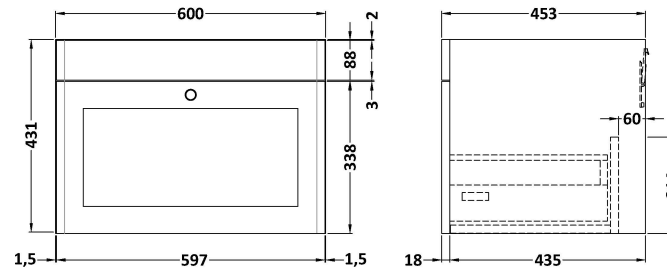

Sales Code: CLC194H

Description: 600 W/H 1-Drawer Unit & Basin 0Th

Packaging Details

Barcode: 5056678432860

Sales Code: CLA194

Description: 600 W/H 1-Drawer Unit (431X600x453)

Product Dimensions

Height (mm):	431
Width (mm):	600
Depth (mm):	453
Nett Weight (kg):	19

Packaging Dimensions

Height (mm):	465
Width (mm):	625
Depth (mm):	480
Gross Weight (kg):	19.5

Packaging Data

Box Colour:	Brown Cardboard Box
Box Qty:	1
Label Size:	100 x 50
Label Colour:	White Label
Label Qty:	2

Sales Code: CBM513

Description: 600 Classic Basin (640X472x185) 0Th

Product Dimensions

Height (mm):	190
Width (mm):	630
Depth (mm):	471
Nett Weight (kg):	17

Packaging Dimensions

Height (mm):	490
Width (mm):	650
Depth (mm):	220
Gross Weight (kg):	17.3

Packaging Data

Box Colour:	Brown Cardboard Box - Printed
Box Qty:	1
Label Size:	100 x 50
Label Colour:	White Label
Label Qty:	2

Outer Box Dimensions (If Applicable)

Height (mm):	
Width (mm):	
Depth (mm):	
Gross Weight (kg):	
Barcode:	5056678431191