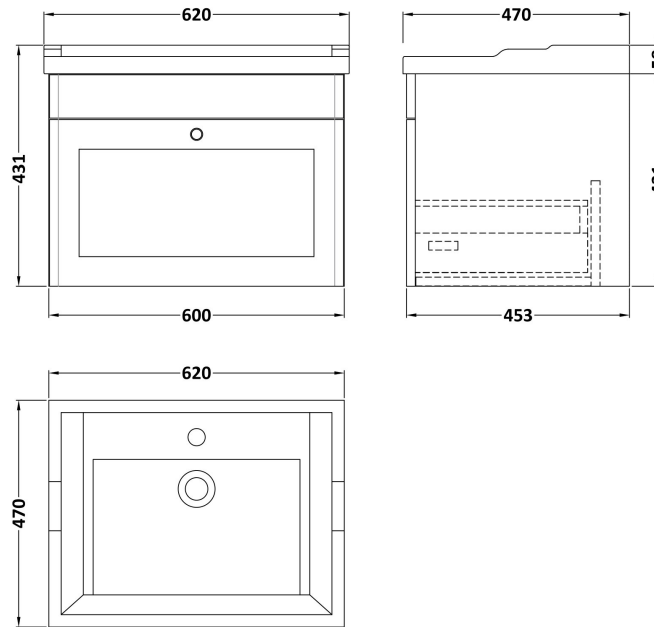

Sales Code: CLC1494F

Description: 600 W/H 1-Drawer Unit & Basin 1Th

Packaging Details

Barcode: 5056678416426