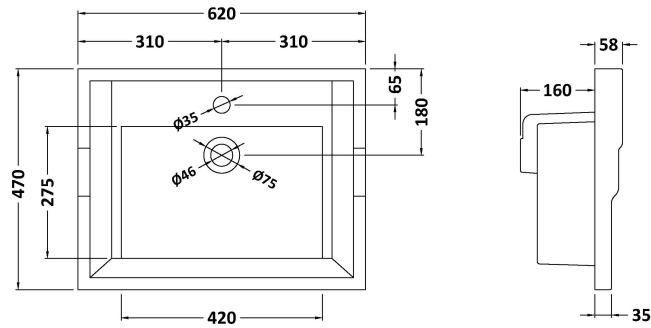

### Product Dimensions

Height (mm):	431
Width (mm):	600
Depth (mm):	453
Nett Weight (kg):	19

### Packaging Dimensions

Height (mm):	465
Width (mm):	625
Depth (mm):	480
Gross Weight (kg):	19.5

### Outer Box Dimensions (If Applicable)

Height (mm):	
Width (mm):	
Depth (mm):	
Gross Weight (kg):	
Barcode:	5056462643298

### Product Dimensions

Height (mm):	210
Width (mm):	620
Depth (mm):	470
Nett Weight (kg):	12.45