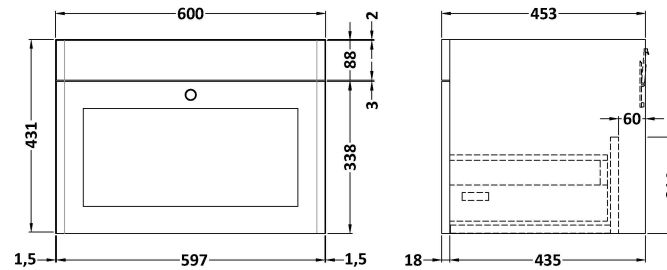

### Product Dimensions

Height (mm):	431
Width (mm):	600
Depth (mm):	453
Nett Weight (kg):	19

### Packaging Dimensions

Height (mm):	465
Width (mm):	625
Depth (mm):	480
Gross Weight (kg):	19.5

### Product Dimensions

Height (mm):	210
Width (mm):	620
Depth (mm):	470
Nett Weight (kg):	12.45

### Packaging Dimensions

Height (mm):	260
Width (mm):	640
Depth (mm):	500
Gross Weight (kg):	13.66